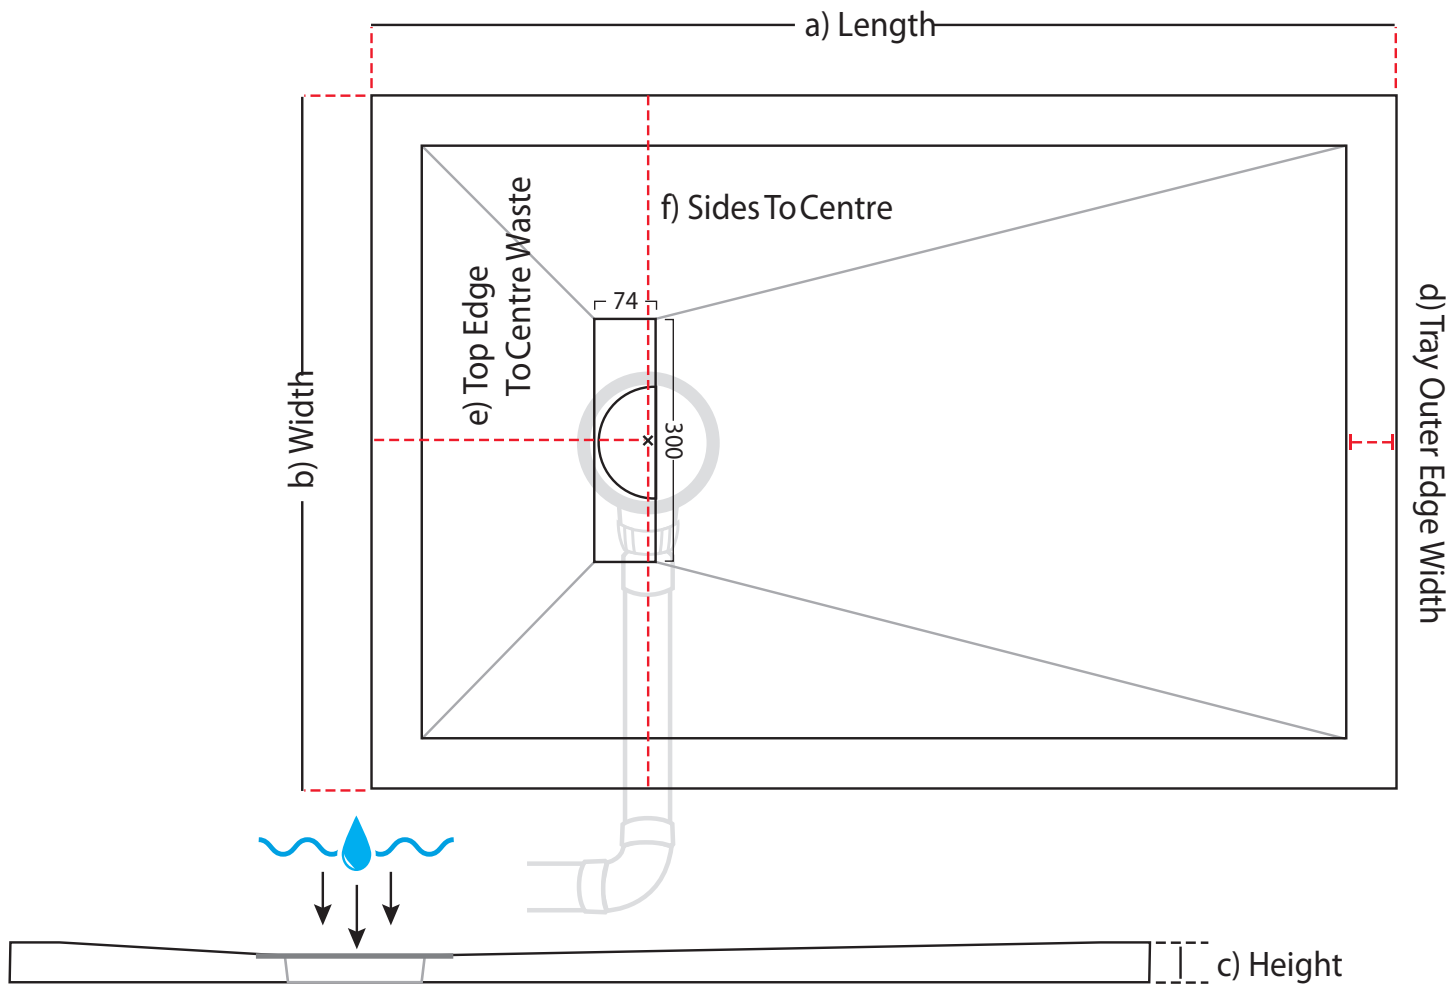

# 25mm - RECTANGLE ULTRA LOW PROFILE

ALL WASTE HOLE POSITIONS ARE CENTRE POINT OF THE SHOWER TRAY

## 25mm LINEAR - RECTANGLE ULTRA LOW PROFILE

All measurements are in millimetres (mm)

a - Length (actual size mm)	b - Width (actual size mm)	c - Height Tray heights vary (mm)	d - Outer Edge (mm)	e - Top Waste Centre (mm)	f - Side Waste Centre (mm)	Weight (kg)
1400 (1398)	900 (898)	24 - 27	60	210	450	47