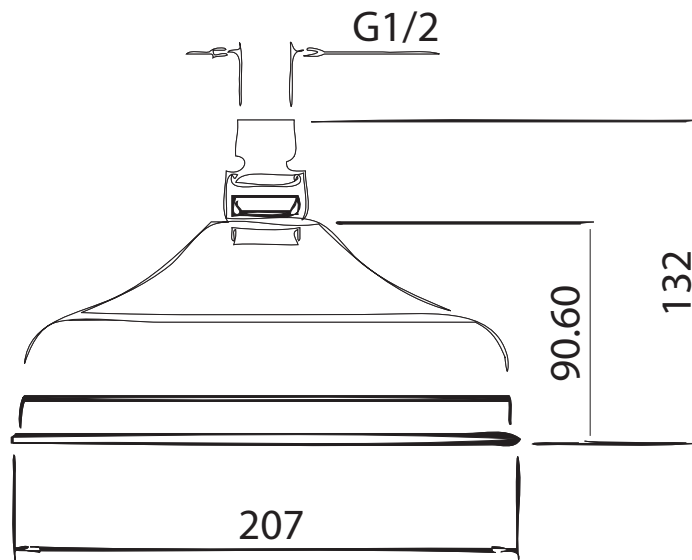

measurements in millimetres (mm)
information updated June 2014

tel | 01322 422767
web | www.crosswater.co.uk
email | technical@crosswater-holdings.co.uk

Belgravia 8' Fixed Head

Wall Or Ceiling Mounted

FH08C