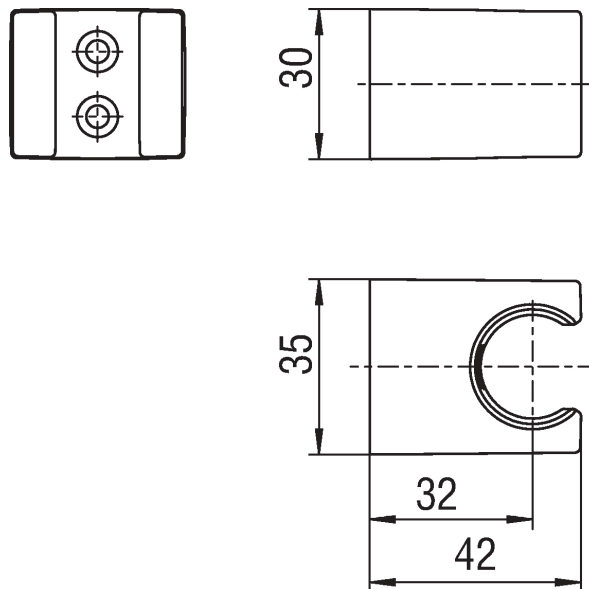

**FREE SHOWER  
AD147/24CR**

Image

Technical drawing

**Specifications**

Accessories  
Shower head support  
Chrome Finish  
Fixed  
Packaging: 9,2 x 5,5 x 5,5 cm / 0,000278 m<sup>3</sup> / 0,04 kg