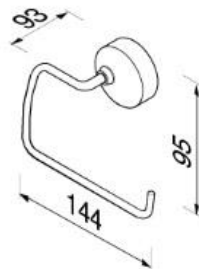

912713-02 Hook

912715-02 Hook, double

912708-02 Toilet roll holder

912709-02 Toilet roll holder

912712-02 Spare roll holder

912711-02 Toilet brush holder

912705-02 Single arm towel rail

912704-02 Towel ring

912714-02 Bottle Sponge holder

912706-02 Grab rail

912707-02-45 Towel rail 45 cm

912729-02-45 Towel rail 45 cm

912707-02-60 Towel rail 60 cm

912729-02-60 Towel rail 60 cm

912701-02 Shelf holder 55 cm

912702-02 Tumbler holder

912703-02 Soap holder

912716-02 Soap dispenser

**Available Spare parts:**

- 91224404 Brush, black for 912711-02
- 91224423 Brush with handle for 912711-02
- 91224506 Glass plate for 912701-02
- 91224802 Tumbler holder for 912702-02
- 91224600 Soap holder for 912703-02
- 91224706 Soap dispenser for 912716-02
- 22217-P Pump for 912716-02