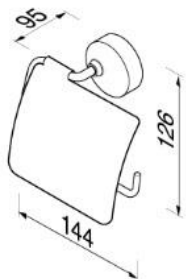

912713-02 Hook

912715-02 Hook, double

912708-02 Toilet roll holder

912709-02 Toilet roll holder

912712-02 Spare roll holder

912711-02 Toilet brush holder

912705-02 Single arm towel rail

912704-02 Towel ring

912714-02 Bottle Sponge holder

912706-02 Grab rail

912707-02-45 Towel rail 45 cm

912729-02-45 Towel rail 45 cm

912707-02-60 Towel rail 60 cm

912729-02-60 Towel rail 60 cm

912701-02 Shelf holder 55 cm

912702-02 Tumbler holder

912703-02 Soap holder

912716-02 Soap dispenser

**Available Spare parts:**

- 91224404 Brush, black for 912711-02
- 91224423 Brush with handle for 912711-02
- 91224506 Glass plate for 912701-02
- 91224802 Tumbler holder for 912702-02
- 91224600 Soap holder for 912703-02
- 91224706 Soap dispenser for 912716-02
- 22217-P Pump for 912716-02