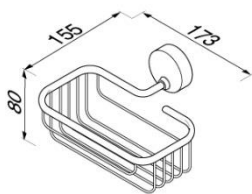

912713-02 Hook

912715-02 Hook, double

912708-02 Toilet roll holder

912709-02 Toilet roll holder

912712-02 Spare roll holder

912711-02 Toilet brush holder

912705-02 Single arm towel rail

912704-02 Towel ring

912714-02 Bottle Sponge holder

912706-02 Grab rail

912707-02-45 Towel rail 45 cm

912729-02-45 Towel rail 45 cm

912707-02-60 Towel rail 60 cm

912729-02-60 Towel rail 60 cm

912701-02 Shelf holder 55 cm

912702-02 Tumbler holder

912703-02 Soap holder

912716-02 Soap dispenser

**Available Spare parts:**

- 91224404 Brush, black for 912711-02
- 91224423 Brush with handle for 912711-02
- 91224506 Glass plate for 912701-02
- 91224802 Tumbler holder for 912702-02
- 91224600 Soap holder for 912703-02
- 91224706 Soap dispenser for 912716-02
- 22217-P Pump for 912716-02