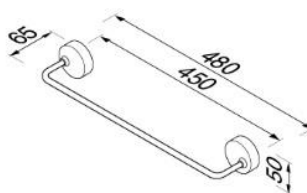

912713-02 Hook

912715-02 Hook, double

912708-02 Toilet roll holder

912709-02 Toilet roll holder

912712-02 Spare roll holder

912711-02 Toilet brush holder

912705-02 Single arm towel rail

912704-02 Towel ring

912714-02 Bottle Sponge holder

912706-02 Grab rail

912707-02-45 Towel rail 45 cm

912729-02-45 Towel rail 45 cm

912707-02-60 Towel rail 60 cm

912729-02-60 Towel rail 60 cm

912701-02 Shelf holder 55 cm

912702-02 Tumbler holder

912703-02 Soap holder

912716-02 Soap dispenser

**Available Spare parts:**

- 91224404 Brush, black for 912711-02
- 91224423 Brush with handle for 912711-02
- 91224506 Glass plate for 912701-02
- 91224802 Tumbler holder for 912702-02
- 91224600 Soap holder for 912703-02
- 91224706 Soap dispenser for 912716-02
- 22217-P Pump for 912716-02