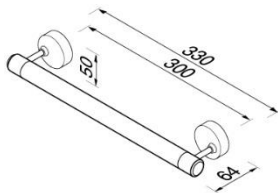

912713-02 Hook

912715-02 Hook, double

912708-02 Toilet roll holder

912709-02 Toilet roll holder

912712-02 Spare roll holder

912711-02 Toilet brush holder

912705-02 Single arm towel rail

912704-02 Towel ring

912714-02 Bottle Sponge holder

912706-02 Grab rail

912707-02-45 Towel rail 45 cm

912729-02-45 Towel rail 45 cm

912707-02-60 Towel rail 60 cm

912729-02-60 Towel rail 60 cm

912701-02 Shelf holder 55 cm

912702-02 Tumbler holder

912703-02 Soap holder

912716-02 Soap dispenser

**Available Spare parts:**

- 91224404 Brush, black for 912711-02
- 91224423 Brush with handle for 912711-02
- 91224506 Glass plate for 912701-02
- 91224802 Tumbler holder for 912702-02
- 91224600 Soap holder for 912703-02
- 91224706 Soap dispenser for 912716-02
- 22217-P Pump for 912716-02