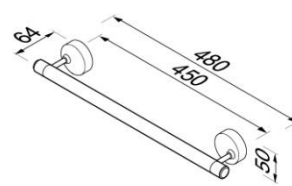

912713-02 Hook

912715-02 Hook, double

912708-02 Toilet roll holder

912709-02 Toilet roll holder

912712-02 Spare roll holder

912711-02 Toilet brush holder

912705-02 Single arm towel rail

912704-02 Towel ring

912714-02 Bottle Sponge holder

912706-02 Grab rail

912707-02-45 Towel rail 45 cm

912729-02-45 Towel rail 45 cm

912707-02-60 Towel rail 60 cm

912729-02-60 Towel rail 60 cm

912701-02 Shelf holder 55 cm

912702-02 Tumbler holder

912703-02 Soap holder

912716-02 Soap dispenser

**Available Spare parts:**

- 91224404 Brush, black for 912711-02
- 91224423 Brush with handle for 912711-02
- 91224506 Glass plate for 912701-02
- 91224802 Tumbler holder for 912702-02
- 91224600 Soap holder for 912703-02
- 91224706 Soap dispenser for 912716-02
- 22217-P Pump for 912716-02