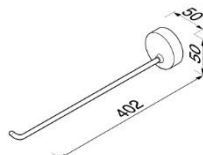

912713-02 Hook

912715-02 Hook, double

912708-02 Toilet roll holder

912709-02 Toilet roll holder

912712-02 Spare roll holder

912711-02 Toilet brush holder

912705-02 Single arm towel rail

912704-02 Towel ring

912714-02 Bottle Sponge holder

912706-02 Grab rail

912707-02-45 Towel rail 45 cm

912729-02-45 Towel rail 45 cm

912707-02-60 Towel rail 60 cm

912729-02-60 Towel rail 60 cm

912701-02 Shelf holder 55 cm

912702-02 Tumbler holder

912703-02 Soap holder

912716-02 Soap dispenser

**Available Spare parts:**

- 91224404 Brush, black for 912711-02
- 91224423 Brush with handle for 912711-02
- 91224506 Glass plate for 912701-02
- 91224802 Tumbler holder for 912702-02
- 91224600 Soap holder for 912703-02
- 91224706 Soap dispenser for 912716-02
- 22217-P Pump for 912716-02