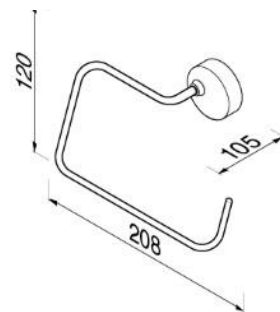

912713-02 Hook

912715-02 Hook, double

912708-02 Toilet roll holder

912709-02 Toilet roll holder

912712-02 Spare roll holder

912711-02 Toilet brush holder

912705-02 Single arm towel rail

912704-02 Towel ring

912714-02 Bottle Sponge holder

912706-02 Grab rail

912707-02-45 Towel rail 45 cm

912729-02-45 Towel rail 45 cm

912707-02-60 Towel rail 60 cm

912729-02-60 Towel rail 60 cm

912701-02 Shelf holder 55 cm

912702-02 Tumbler holder

912703-02 Soap holder

912716-02 Soap dispenser

**Available Spare parts:**

- 91224404 Brush, black for 912711-02
- 91224423 Brush with handle for 912711-02
- 91224506 Glass plate for 912701-02
- 91224802 Tumbler holder for 912702-02
- 91224600 Soap holder for 912703-02
- 91224706 Soap dispenser for 912716-02
- 22217-P Pump for 912716-02