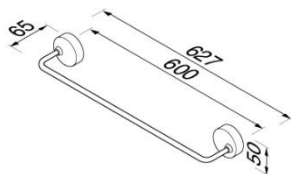

912713-02 Hook

912715-02 Hook, double

912708-02 Toilet roll holder

912709-02 Toilet roll holder

912712-02 Spare roll holder

912711-02 Toilet brush holder

912705-02 Single arm towel rail

912704-02 Towel ring

912714-02 Bottle Sponge holder

912706-02 Grab rail

912707-02-45 Towel rail 45 cm

912729-02-45 Towel rail 45 cm

912707-02-60 Towel rail 60 cm

912729-02-60 Towel rail 60 cm

912701-02 Shelf holder 55 cm

912702-02 Tumbler holder

912703-02 Soap holder

912716-02 Soap dispenser

**Available Spare parts:**

- 91224404 Brush, black for 912711-02
- 91224423 Brush with handle for 912711-02
- 91224506 Glass plate for 912701-02
- 91224802 Tumbler holder for 912702-02
- 91224600 Soap holder for 912703-02
- 91224706 Soap dispenser for 912716-02
- 22217-P Pump for 912716-02