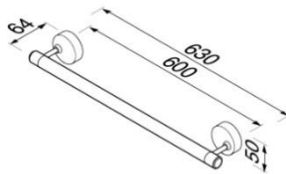

912713-02 Hook

912715-02 Hook, double

912708-02 Toilet roll holder

912709-02 Toilet roll holder

912712-02 Spare roll holder

912711-02 Toilet brush holder

912705-02 Single arm towel rail

912704-02 Towel ring

912714-02 Bottle Sponge holder

912706-02 Grab rail

912707-02-45 Towel rail 45 cm

912729-02-45 Towel rail 45 cm

912707-02-60 Towel rail 60 cm

912729-02-60 Towel rail 60 cm

912701-02 Shelf holder 55 cm

912702-02 Tumbler holder

912703-02 Soap holder

912716-02 Soap dispenser

**Available Spare parts:**

- 91224404 Brush, black for 912711-02
- 91224423 Brush with handle for 912711-02
- 91224506 Glass plate for 912701-02
- 91224802 Tumbler holder for 912702-02
- 91224600 Soap holder for 912703-02
- 91224706 Soap dispenser for 912716-02
- 22217-P Pump for 912716-02