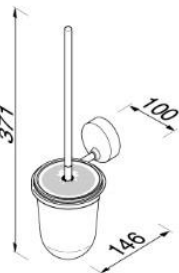

912713-02 Hook

912715-02 Hook, double

912708-02 Toilet roll holder

912709-02 Toilet roll holder

912712-02 Spare roll holder

912711-02 Toilet brush holder

912705-02 Single arm towel rail

912704-02 Towel ring

912714-02 Bottle Sponge holder

912706-02 Grab rail

912707-02-45 Towel rail 45 cm

912729-02-45 Towel rail 45 cm

912707-02-60 Towel rail 60 cm

912729-02-60 Towel rail 60 cm

912701-02 Shelf holder 55 cm

912702-02 Tumbler holder

912703-02 Soap holder

912716-02 Soap dispenser

**Available Spare parts:**

- 91224404 Brush, black for 912711-02
- 91224423 Brush with handle for 912711-02
- 91224506 Glass plate for 912701-02
- 91224802 Tumbler holder for 912702-02
- 91224600 Soap holder for 912703-02
- 91224706 Soap dispenser for 912716-02
- 22217-P Pump for 912716-02