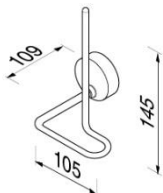

912713-02 Hook

912715-02 Hook, double

912708-02 Toilet roll holder

912709-02 Toilet roll holder

912712-02 Spare roll holder

912711-02 Toilet brush holder

912705-02 Single arm towel rail

912704-02 Towel ring

912714-02 Bottle Sponge holder

912706-02 Grab rail

912707-02-45 Towel rail 45 cm

912729-02-45 Towel rail 45 cm

912707-02-60 Towel rail 60 cm

912729-02-60 Towel rail 60 cm

912701-02 Shelf holder 55 cm

912702-02 Tumbler holder

912703-02 Soap holder

912716-02 Soap dispenser

**Available Spare parts:**

- 91224404 Brush, black for 912711-02
- 91224423 Brush with handle for 912711-02
- 91224506 Glass plate for 912701-02
- 91224802 Tumbler holder for 912702-02
- 91224600 Soap holder for 912703-02
- 91224706 Soap dispenser for 912716-02
- 22217-P Pump for 912716-02