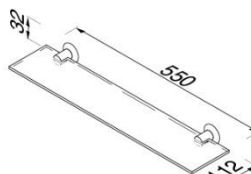

912714-02 Bottle Sponge holder

912706-02 Grab rail

912707-02-45 Towel rail 45 cm

912729-02-45 Towel rail 45 cm

912707-02-60 Towel rail 60 cm

912729-02-60 Towel rail 60 cm

912701-02 Shelf holder 55 cm

912702-02 Tumbler holder

912703-02 Soap holder

912716-02 Soap dispenser

**Available Spare parts:**

- 91224404 Brush, black for 912711-02
- 91224423 Brush with handle for 912711-02
- 91224506 Glass plate for 912701-02
- 91224802 Tumbler holder for 912702-02
- 91224600 Soap holder for 912703-02
- 91224706 Soap dispenser for 912716-02
- 22217-P Pump for 912716-02