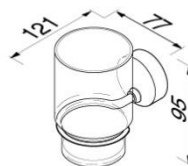

912714-02 Bottle Sponge holder

912706-02 Grab rail

912707-02-45 Towel rail 45 cm

912729-02-45 Towel rail 45 cm

912707-02-60 Towel rail 60 cm

912729-02-60 Towel rail 60 cm

912701-02 Shelf holder 55 cm

912702-02 Tumbler holder

912703-02 Soap holder

912716-02 Soap dispenser

**Available Spare parts:**

- 91224404 Brush, black for 912711-02
- 91224423 Brush with handle for 912711-02
- 91224506 Glass plate for 912701-02
- 91224802 Tumbler holder for 912702-02
- 91224600 Soap holder for 912703-02
- 91224706 Soap dispenser for 912716-02
- 22217-P Pump for 912716-02