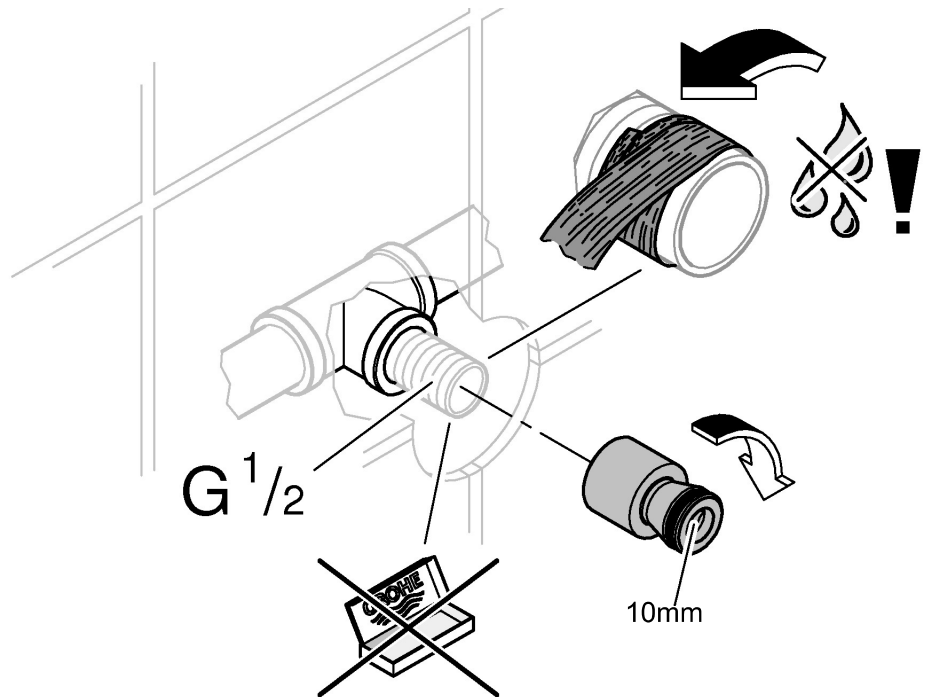

DESIGN + ENGINEERING
GROHE GERMANY

99.1547.031/ÄM 247016/09.20

www.grohe.com

Pure Freedom
an Wasser

1

2

USA

1