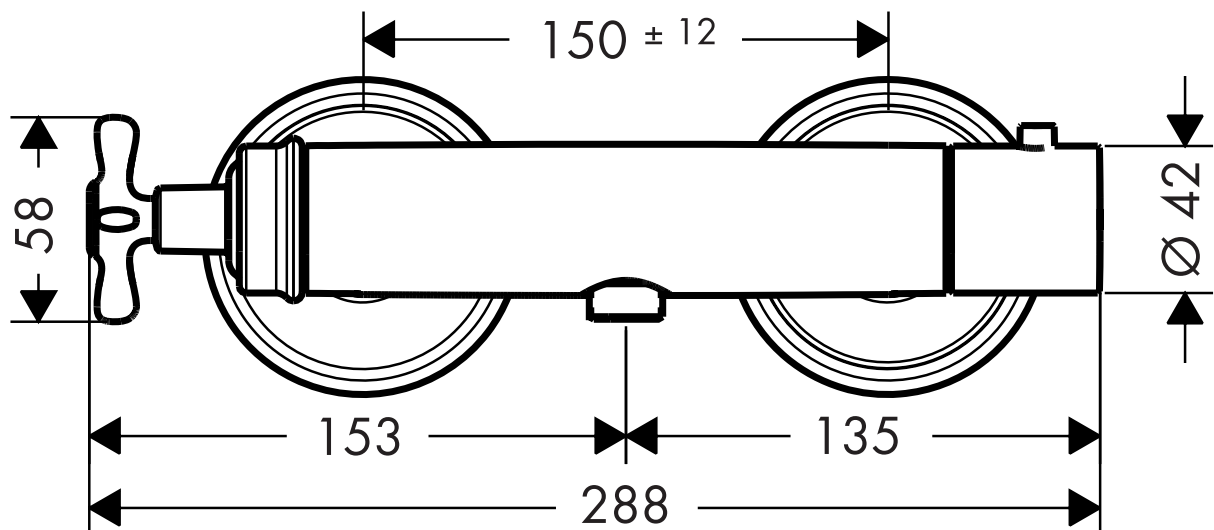

Axor Montreux

Brausenthermostat Aufputz DN15

Thermostatic Shower Mixer for exposed fitting 16261XXX

AXOR[®]

hansgrohe