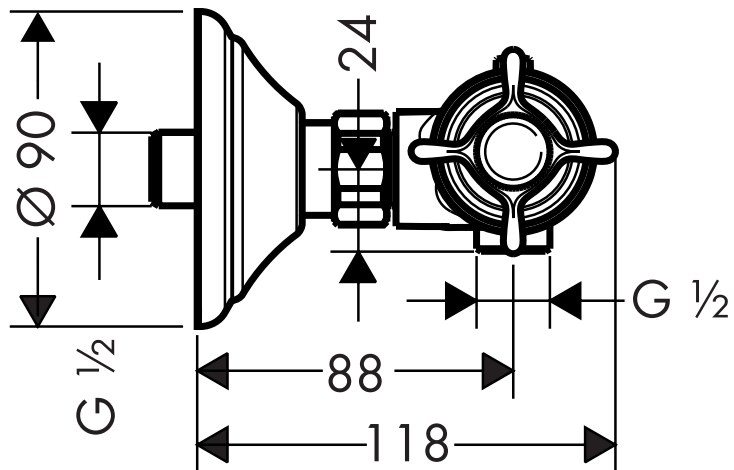

Axor Montreux

Brausenthermostat Aufputz DN15

Thermostatic Shower Mixer for exposed fitting 16261XXX

AXOR[®]

hansgrohe