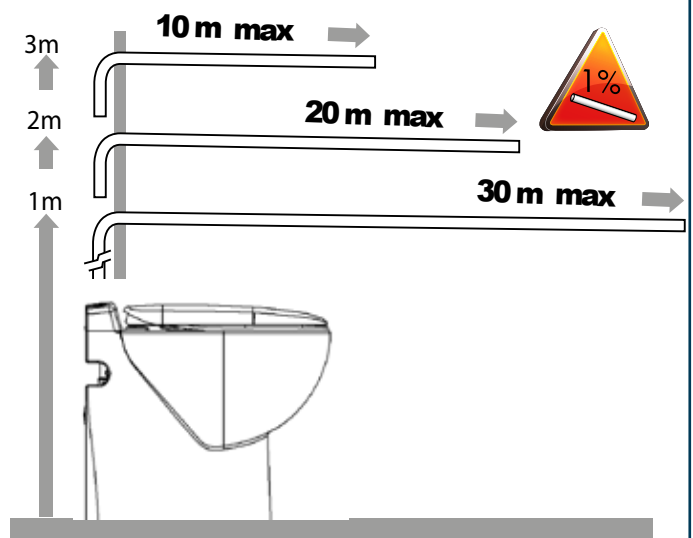

wateraansluitpunt

water supply

Keerklep EB
EB Check valve

6

**SANICOMPACT SILENCE ECO+
CR15**

220-240 V - 50 Hz - 2,5 A - 550 W - IP44 - ⚡

SANICOMPACT® PRO
SILENCE ECO+ code: C11

SANICOMPACT® ELITE
SILENCE ECO+ code: C6