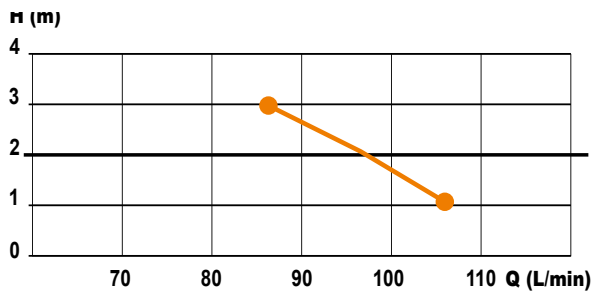

wateraansluitpunt

water supply

Keerklep EB
EB Check valve

6

**SANICOMPACT SILENCE ECO+
CR15**

220-240 V - 50 Hz - 2,5 A - 550 W - IP44 - ⚡

SANICOMPACT® PRO
SILENCE ECO+ code: C11

SANICOMPACT® ELITE
SILENCE ECO+ code: C6