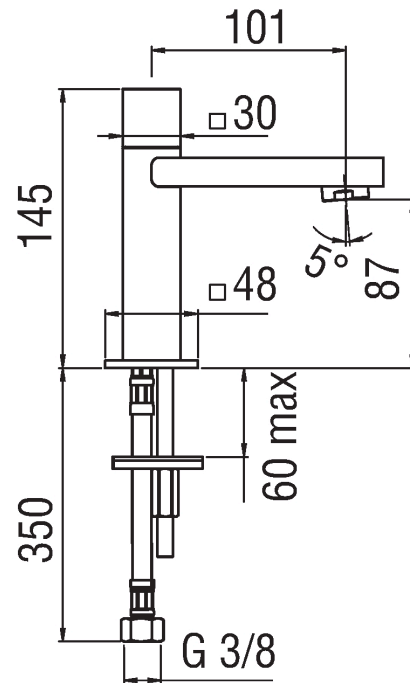

## Image

## Technical drawing

## Specifications

Washbasin  
 Hand washing tap  
 Finish: Chrome  
 1 3/8" stainless steel hose  
 Flexible Parigi® SPX® stainless steel  $\varnothing$  3/8"  
 Packaging: 41,2 x 16,4 x 7,1 cm / 0,004797 m<sup>3</sup> / 1,47 kg

## Flow rate diagram