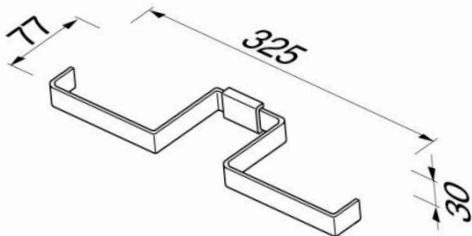

AIM collection

918424-02
Toilet roll holder, double

- Material: Brass
- Finish: Chrome plating
- Concealed fixing
- Guarantee 12 years

325x77x30 mm

Also available:

918408-02

918409-02

918424-02