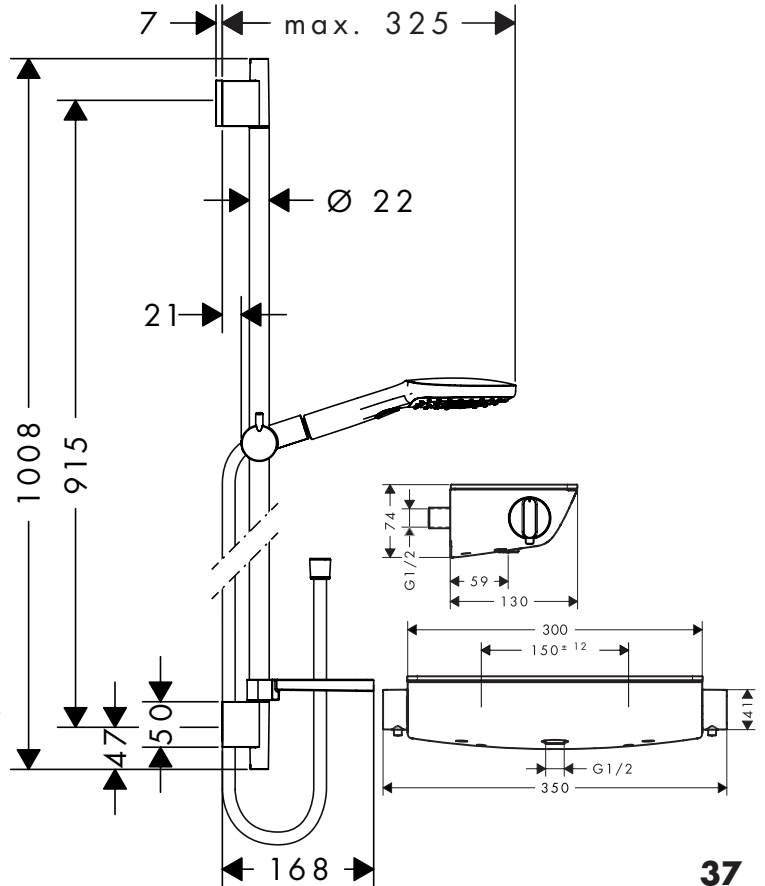

Ecostat Select Combi / Raindance Select E 120 3jet
27039XXX