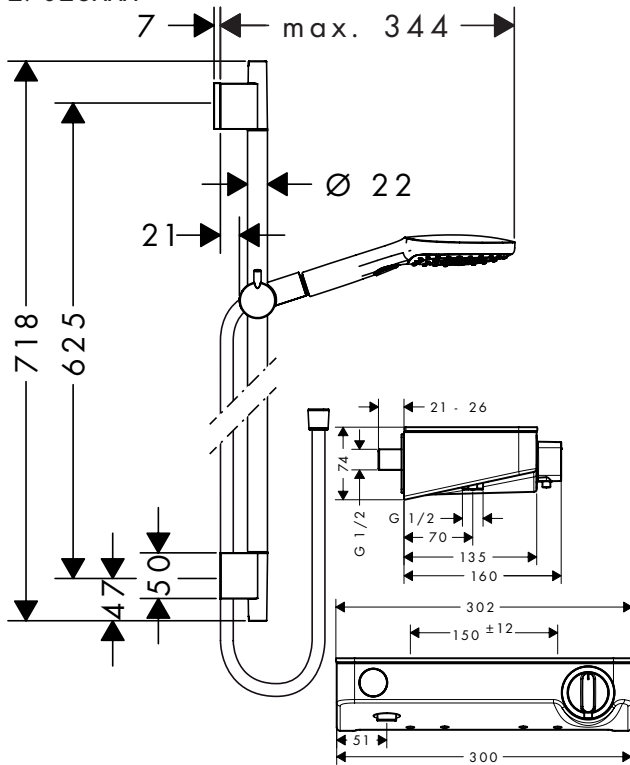

Raindance Select 150 Combi
27036XXX

Raindance Select S 150 / Unica'S Puro Set
27803XXX

Raindance Select 150 Combi
27037XXX

**ShowerTablet Select 300 Combi /
Raindance Select E 120 3jet / Unica'S Puro**
27026XXX