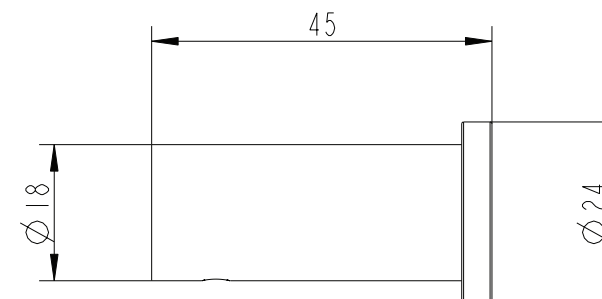

XX = AA

Position

1 = H 961 952 NU

2 = H 961 902 NU

Ideal
STANDARD

CONNECT

N 1380 ..

0811 / H 965 757 - 2
(+ A 865 612)
Made by JADO in E.U.