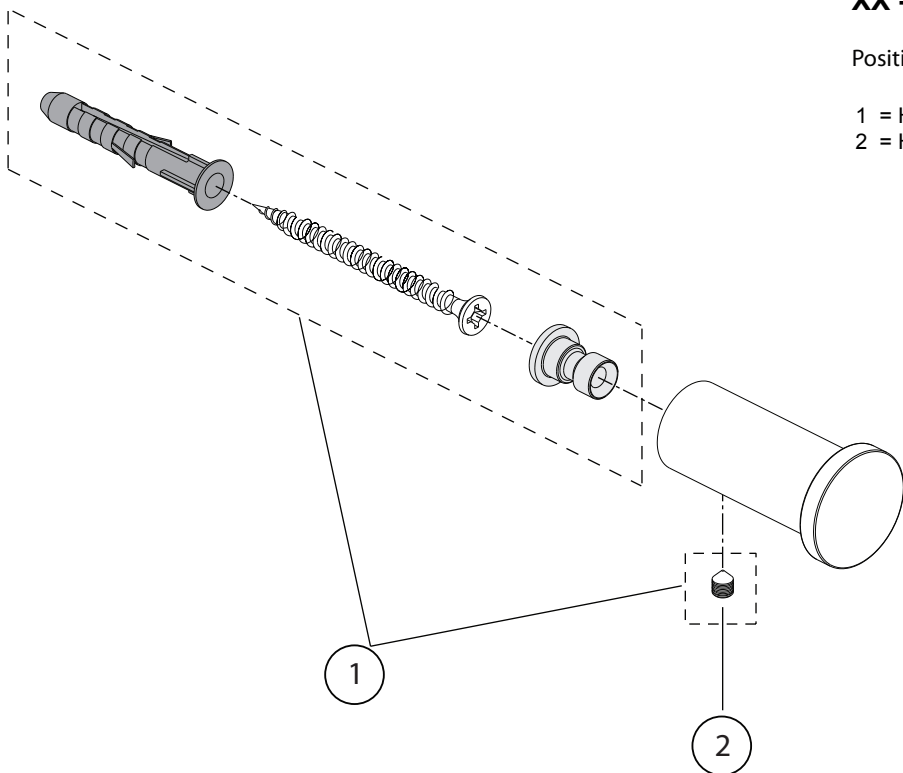

XX = AA

Position

1 = H 961 952 NU

2 = H 961 902 NU

Ideal
STANDARD

CONNECT

N 1380 ..

0811 / H 965 757 - 2
(+ A 865 612)
Made by JADO in E.U.