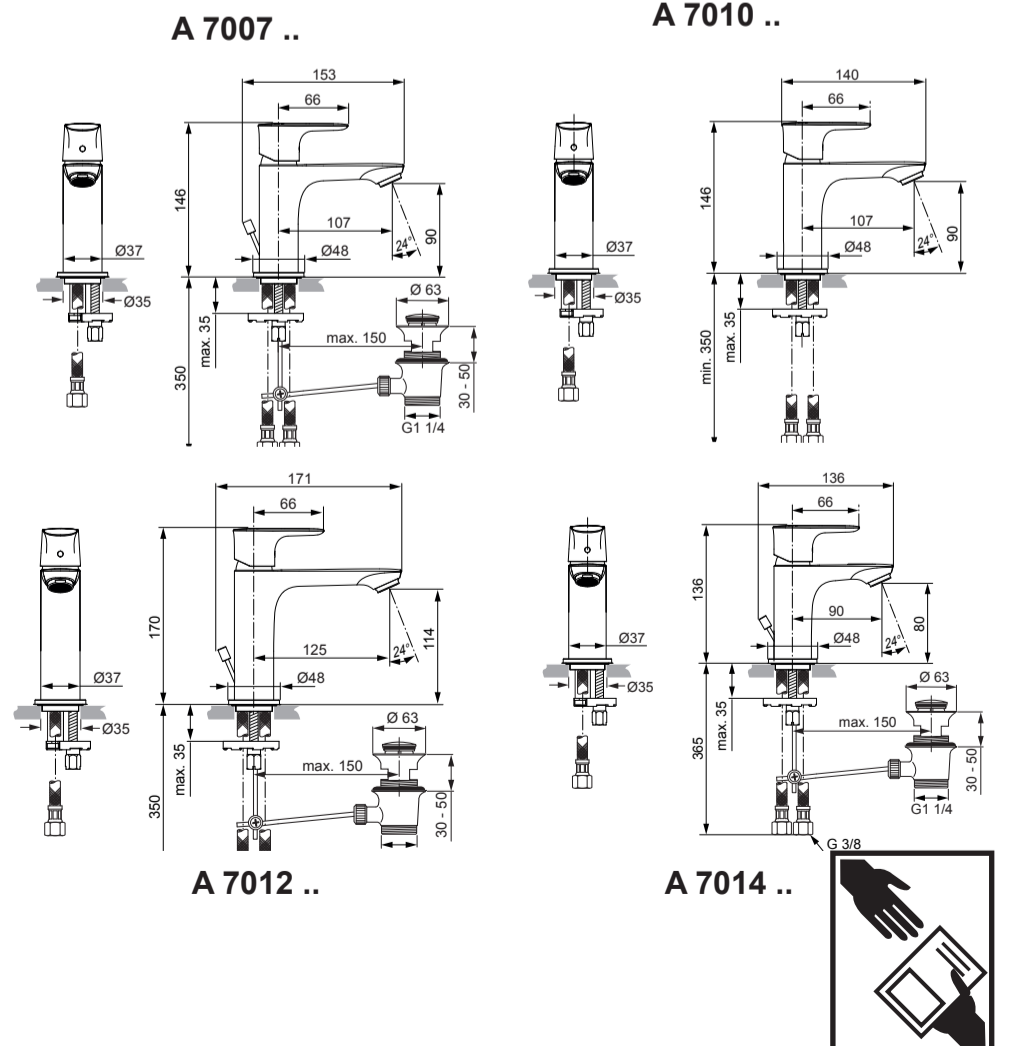

Ideal Standard International NV
Corporate Village - Gent Building
Da Vincilaan 2
1935 Zaventem
Belgium

www.idealstandardinternational.com