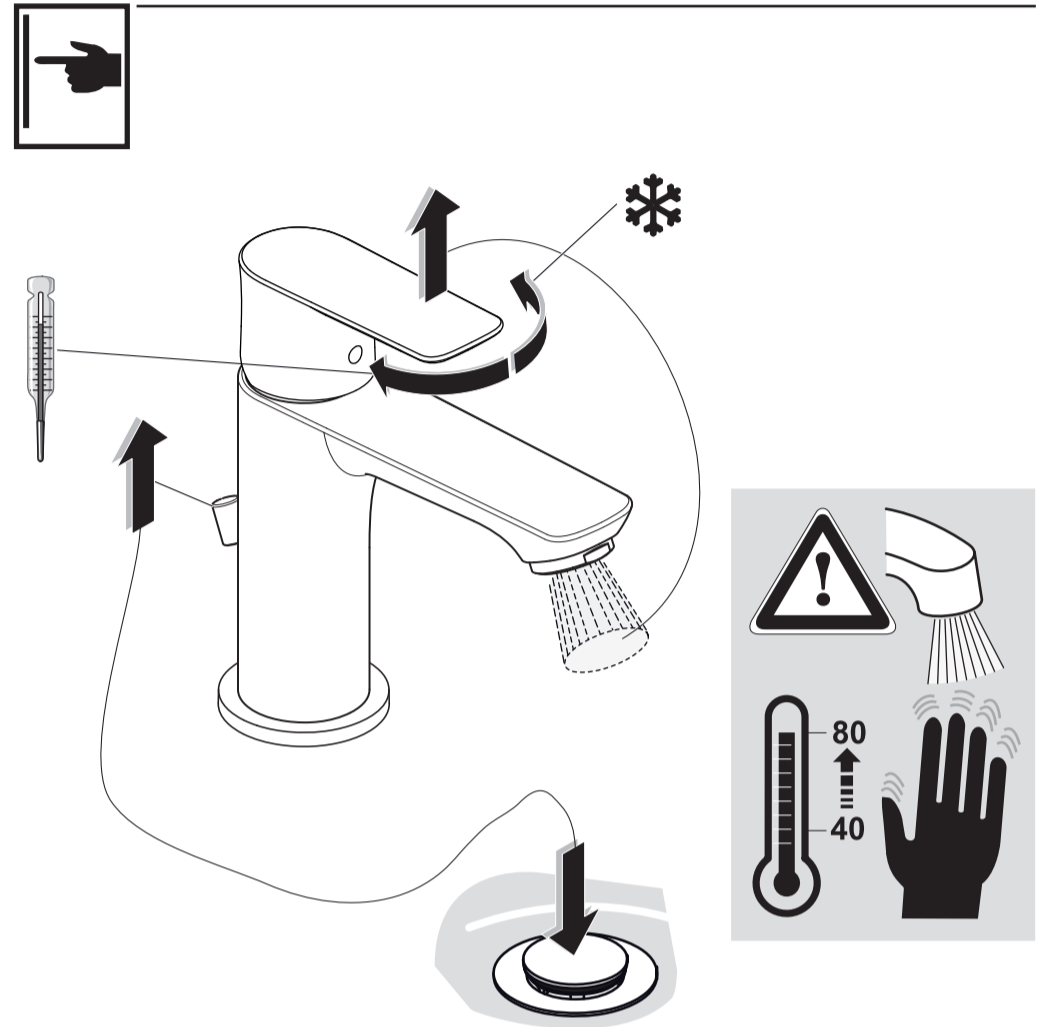

P	bar		0,5	MAX. 10		5		Q	(3 bar)
	T	°C			MAX. 85		65			l/min
							40			5