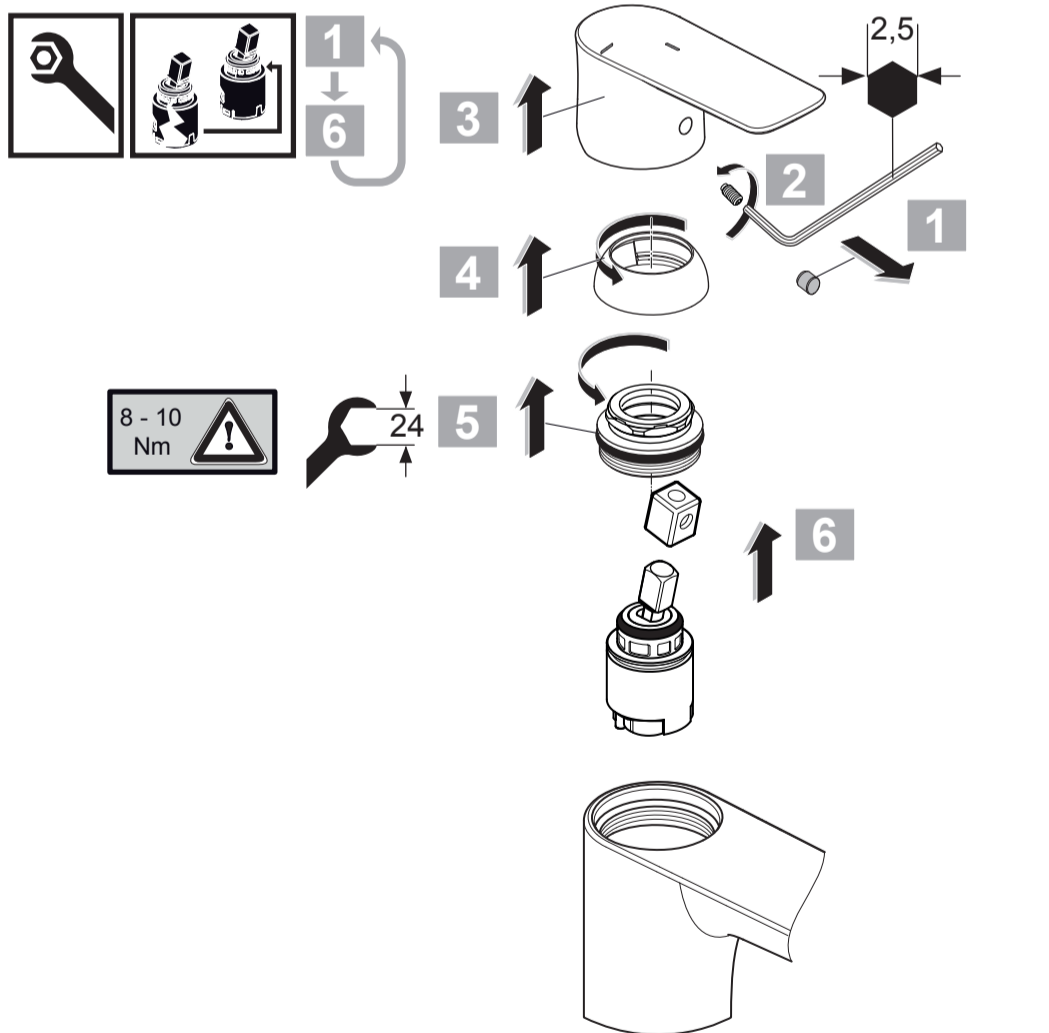

P	bar		0,5	MAX. 10		5		Q	(3 bar)
	T	°C			MAX. 85		65			l/min
							40			5