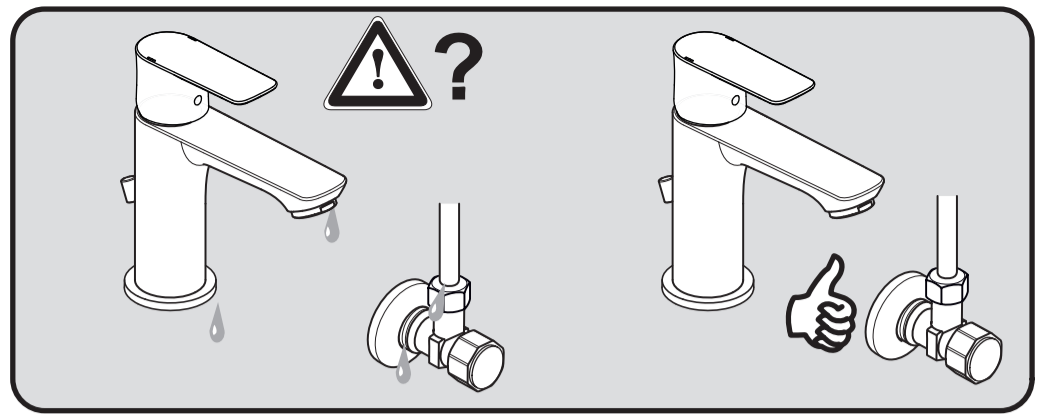

P	bar		0,5	MAX. 10		5		Q	(3 bar)
	T	°C			MAX. 85		65			l/min
							40			5