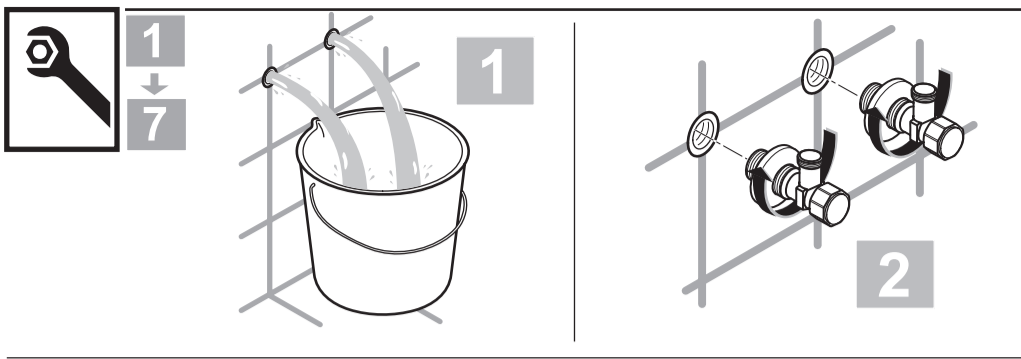

P	bar		0,5	MAX. 10		5		Q	(3 bar)
	T	°C			MAX. 85		65			l/min
							40			5