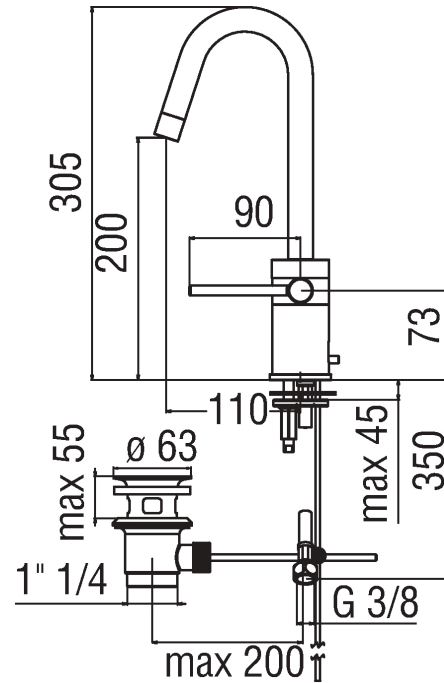

Image

Technical drawing

Specifications

Washbasin
 Single control
 Finish: Chrome
 Swivel spout
 Coaxial cartridge \varnothing 35 mm
 Energy saving (opening in cold water with central lever position)
 Aerator Neoperl® M 16 x 1
 Flexible Parigi® SPX® stainless steel \varnothing 3/8"
 Packaging: 41 x 21 x 7 cm / 0,006027 m³ / 2,08 kg

Flow rate diagram