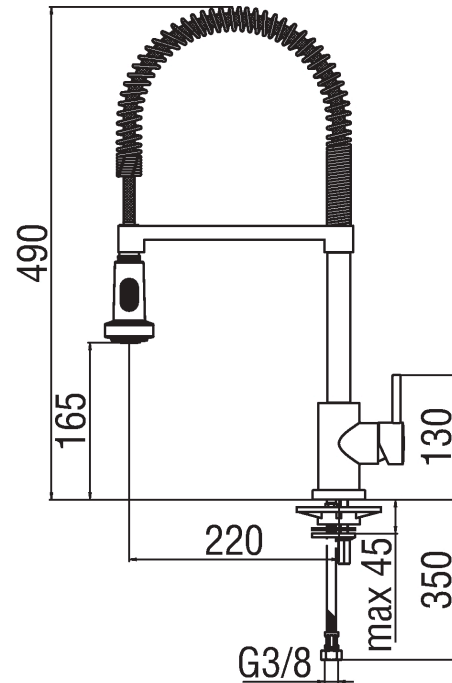

Image

Technical drawing

Specifications

- Sink
- Single control
- Chrome Finish
- Swivel spout
- Adjustable 2-jet hand shower
- Cartridge  $\varnothing$  35 mm
- Dynamic flow limiter (-50%)
- The temperature limiter
- Flexible Parigi® SPX® stainless steel  $\varnothing$  3/8"
- Packaging: 56,5 x 29 x 7,1 cm / 0,011633 m<sup>3</sup> / 3,39 kg

Flow rate diagram