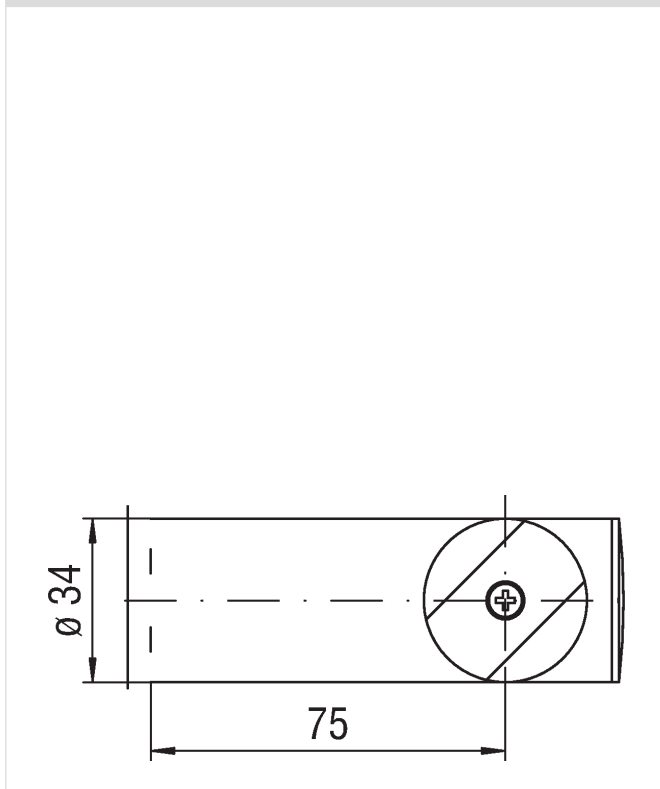

**FREE SHOWER
AD147/4CR**

Image

Technical drawing

Specifications

Accessories
Shower head support
Chrome Finish
Adjustable
Packaging: 12 x 7,8 x 5,2 cm / 0,000486 m' / 0,1 kg