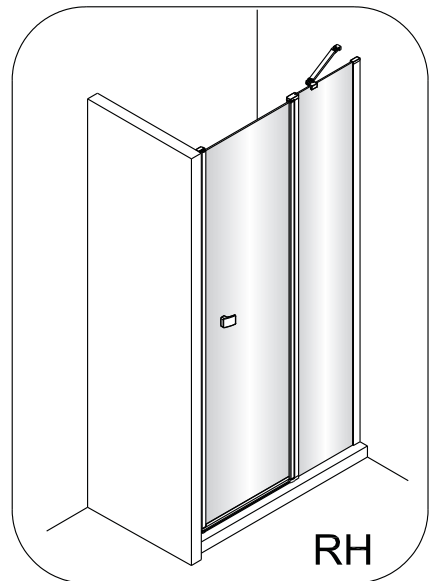

QXJ90X / QXJ12X + QXP01X Instruction Manual

LH

RH

CAUTION! Tempered glass, handle with care!

No collision to the four corners in case of crazing.

This side with easy clean treatment, please put this side to inside of shower enclosure.