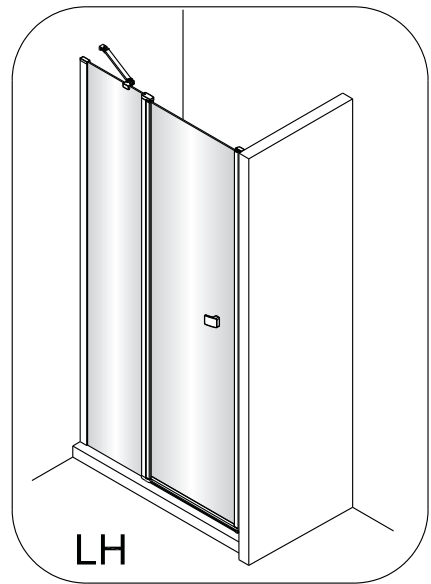

QXJ90X / QXJ12X + QXP01X Instruction Manual

LH

RH

CAUTION! Tempered glass, handle with care!

No collision to the four corners in case of crazing.

This side with easy clean treatment, please put this side to inside of shower enclosure.