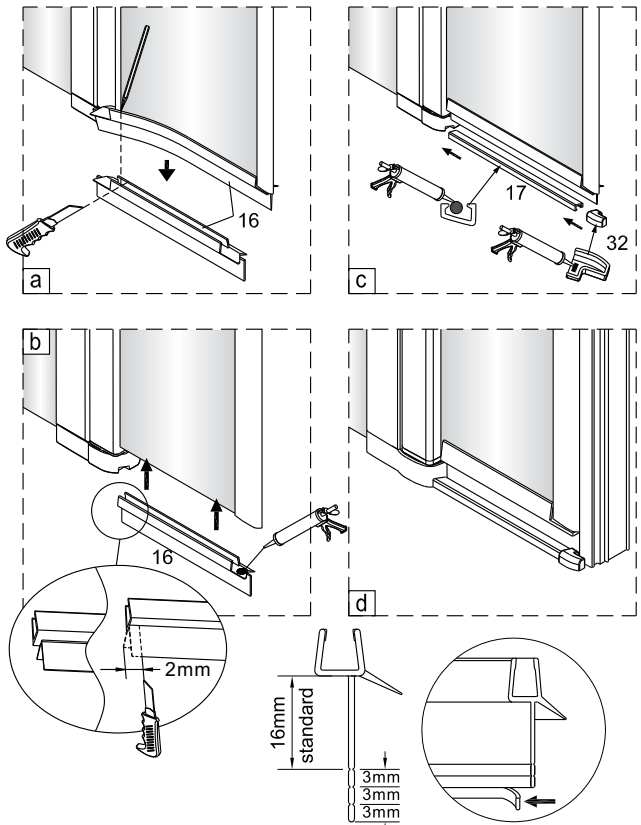

7

Adjustable curtain could be torn apart as real demand.