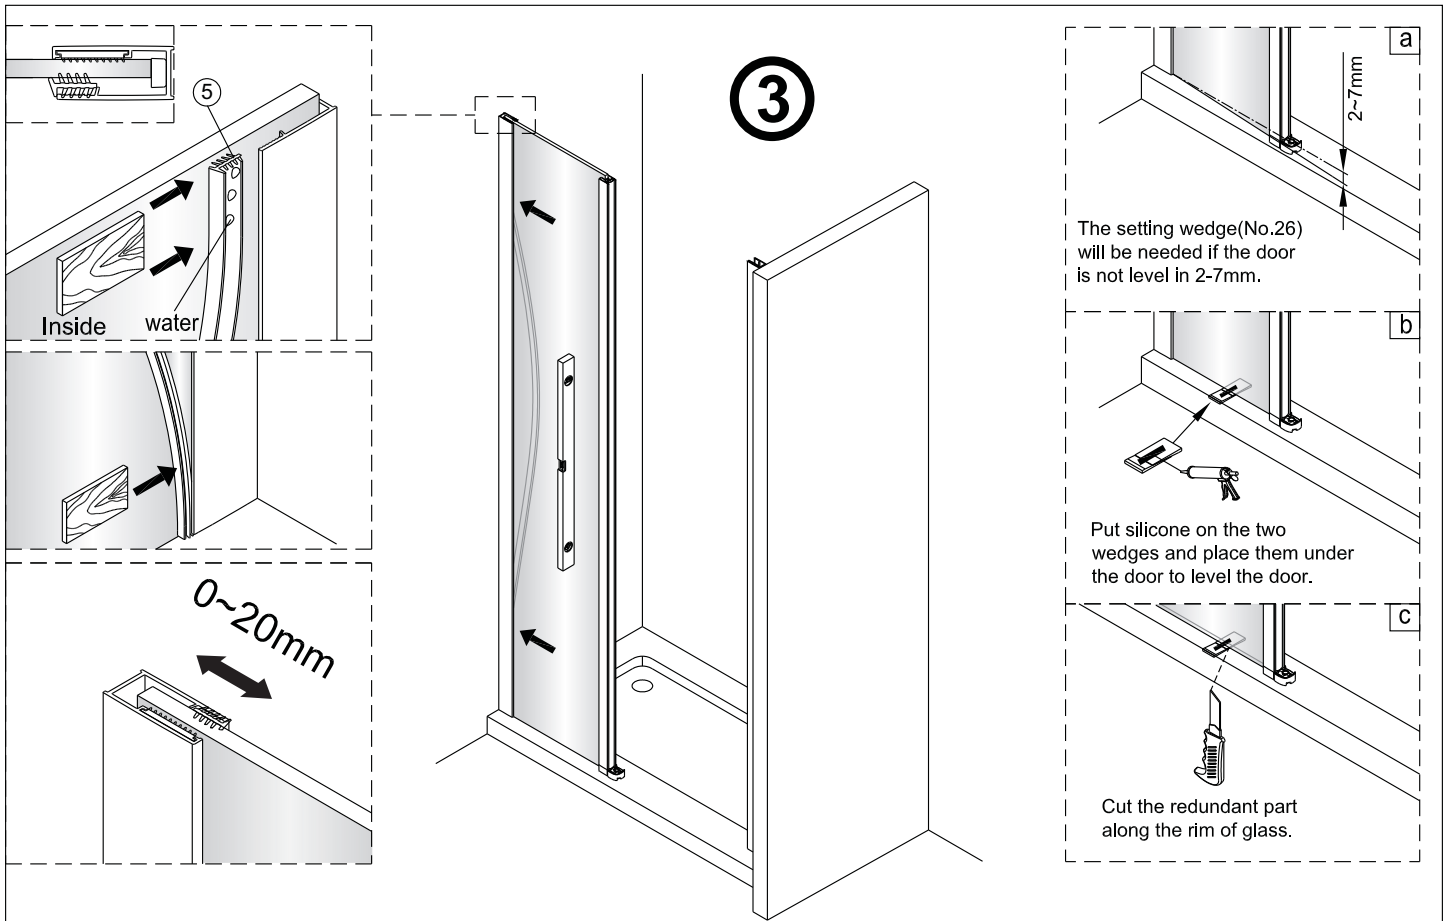

QXJ90X / QXJ12X + QXP01X Instruction Manual

LH

RH

CAUTION! Tempered glass, handle with care!

No collision to the four corners in case of crazing.

This side with easy clean treatment, please put this side to inside of shower enclosure.