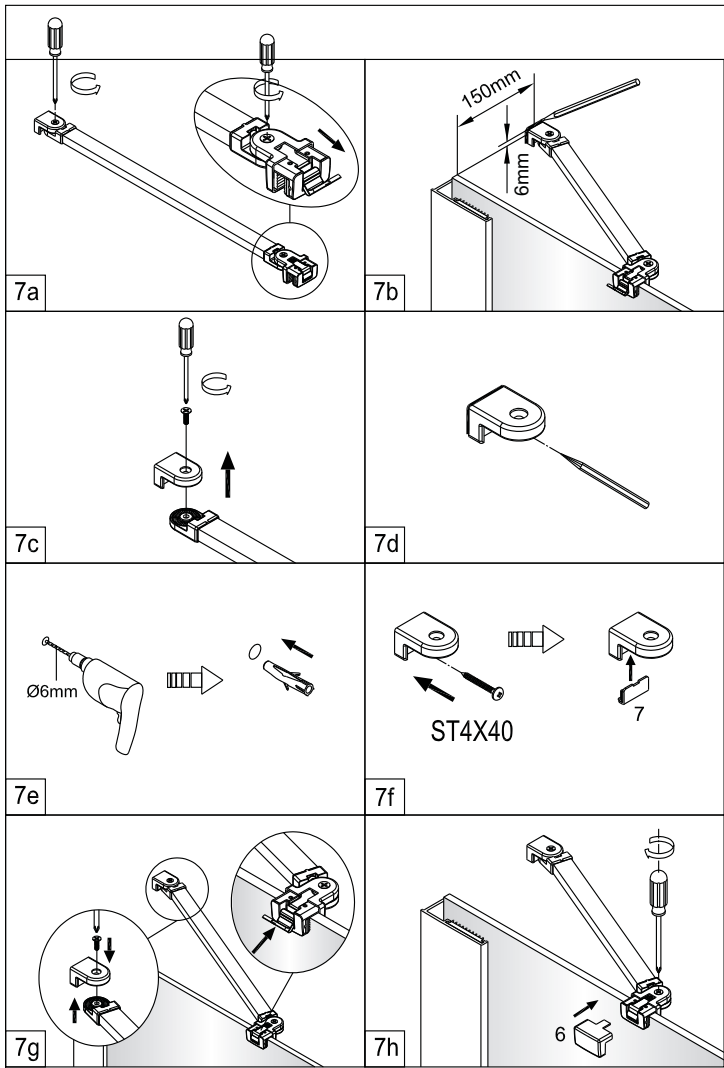

QXJ90X / QXJ12X + QXP01X Instruction Manual

LH

RH

CAUTION! Tempered glass, handle with care!

No collision to the four corners in case of crazing.

This side with easy clean treatment, please put this side to inside of shower enclosure.