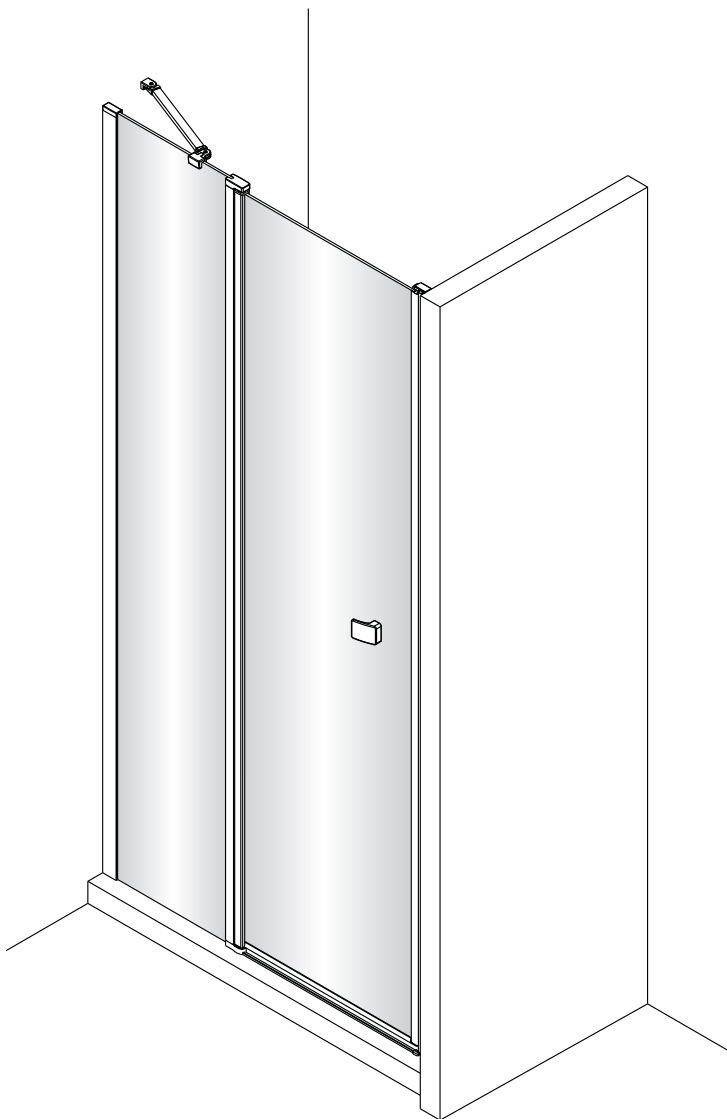

QXJ90X / QXJ12X + QXP01X Instruction Manual

LH

RH

CAUTION! Tempered glass, handle with care!

No collision to the four corners in case of crazing.

This side with easy clean treatment, please put this side to inside of shower enclosure.

7

Adjustable curtain could be torn apart as real demand.

9