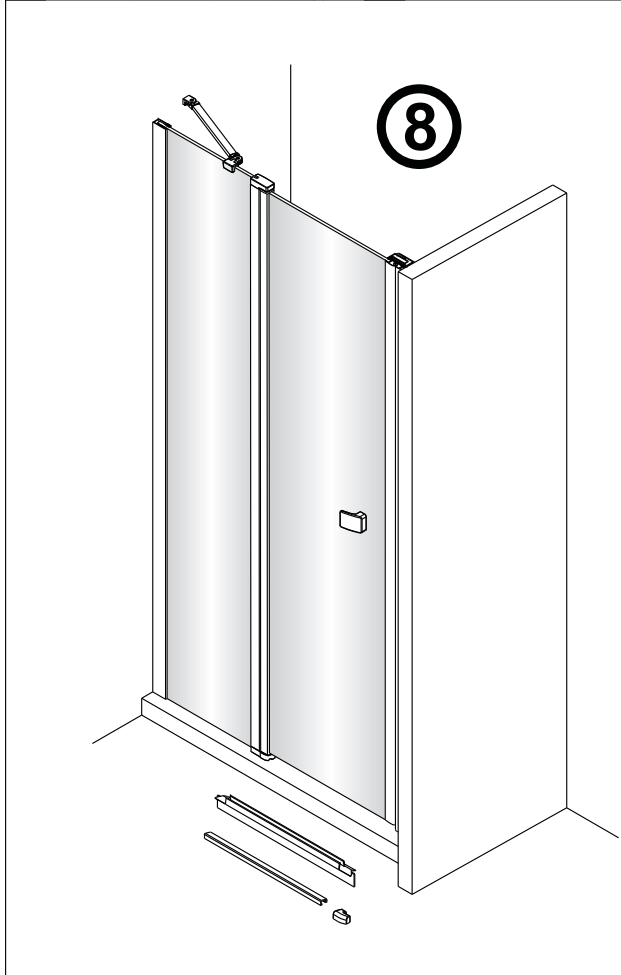

QXJ90X / QXJ12X + QXP01X Instruction Manual

LH

RH

CAUTION! Tempered glass, handle with care!

No collision to the four corners in case of crazing.

This side with easy clean treatment, please put this side to inside of shower enclosure.

7

Adjustable curtain could be torn apart as real demand.

9