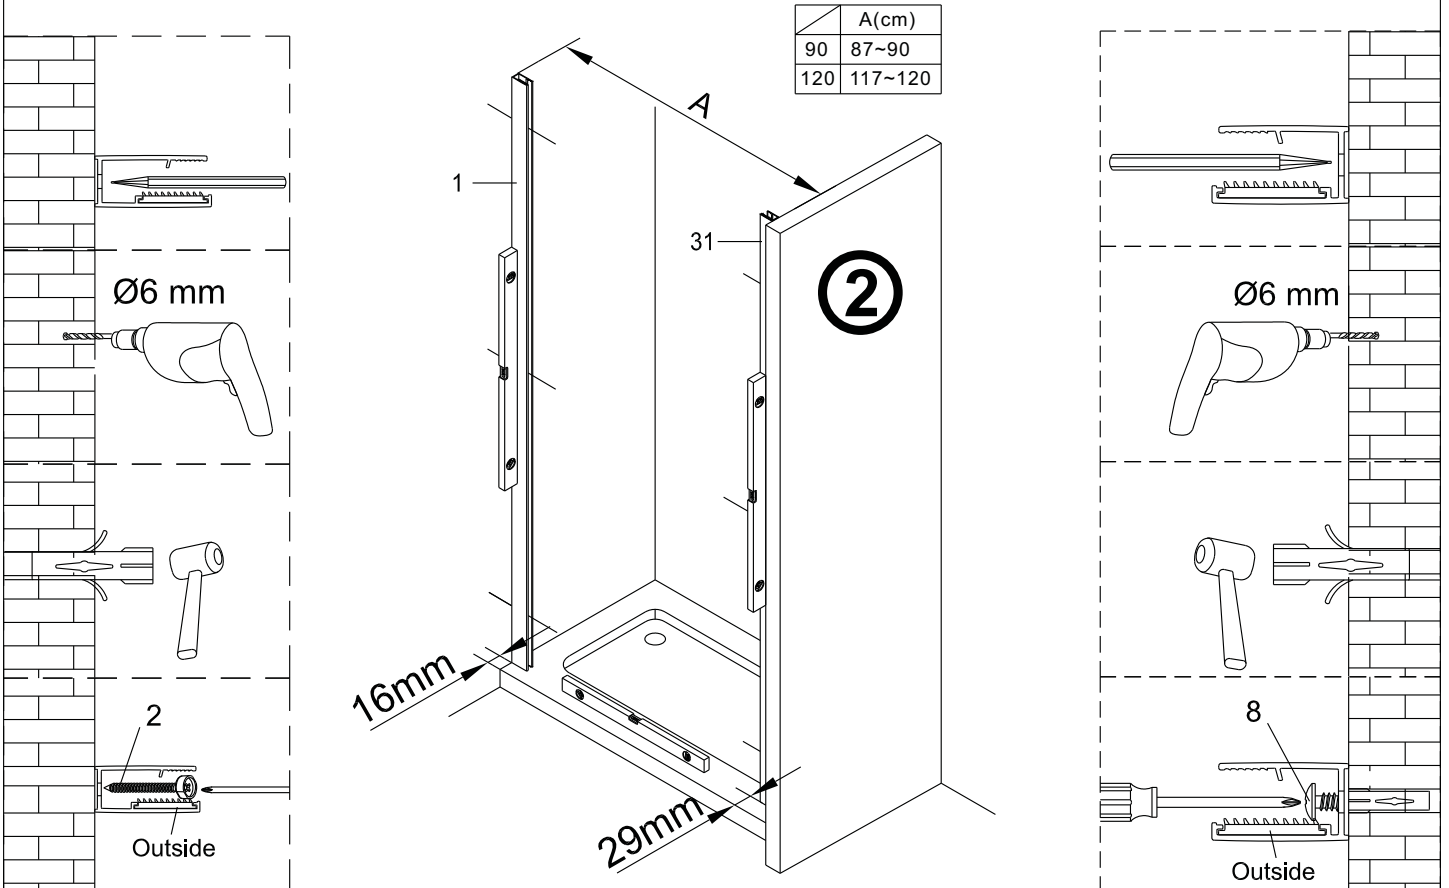

QXJ90X / QXJ12X + QXP01X Instruction Manual

LH

RH

CAUTION! Tempered glass, handle with care!

No collision to the four corners in case of crazing.

This side with easy clean treatment, please put this side to inside of shower enclosure.