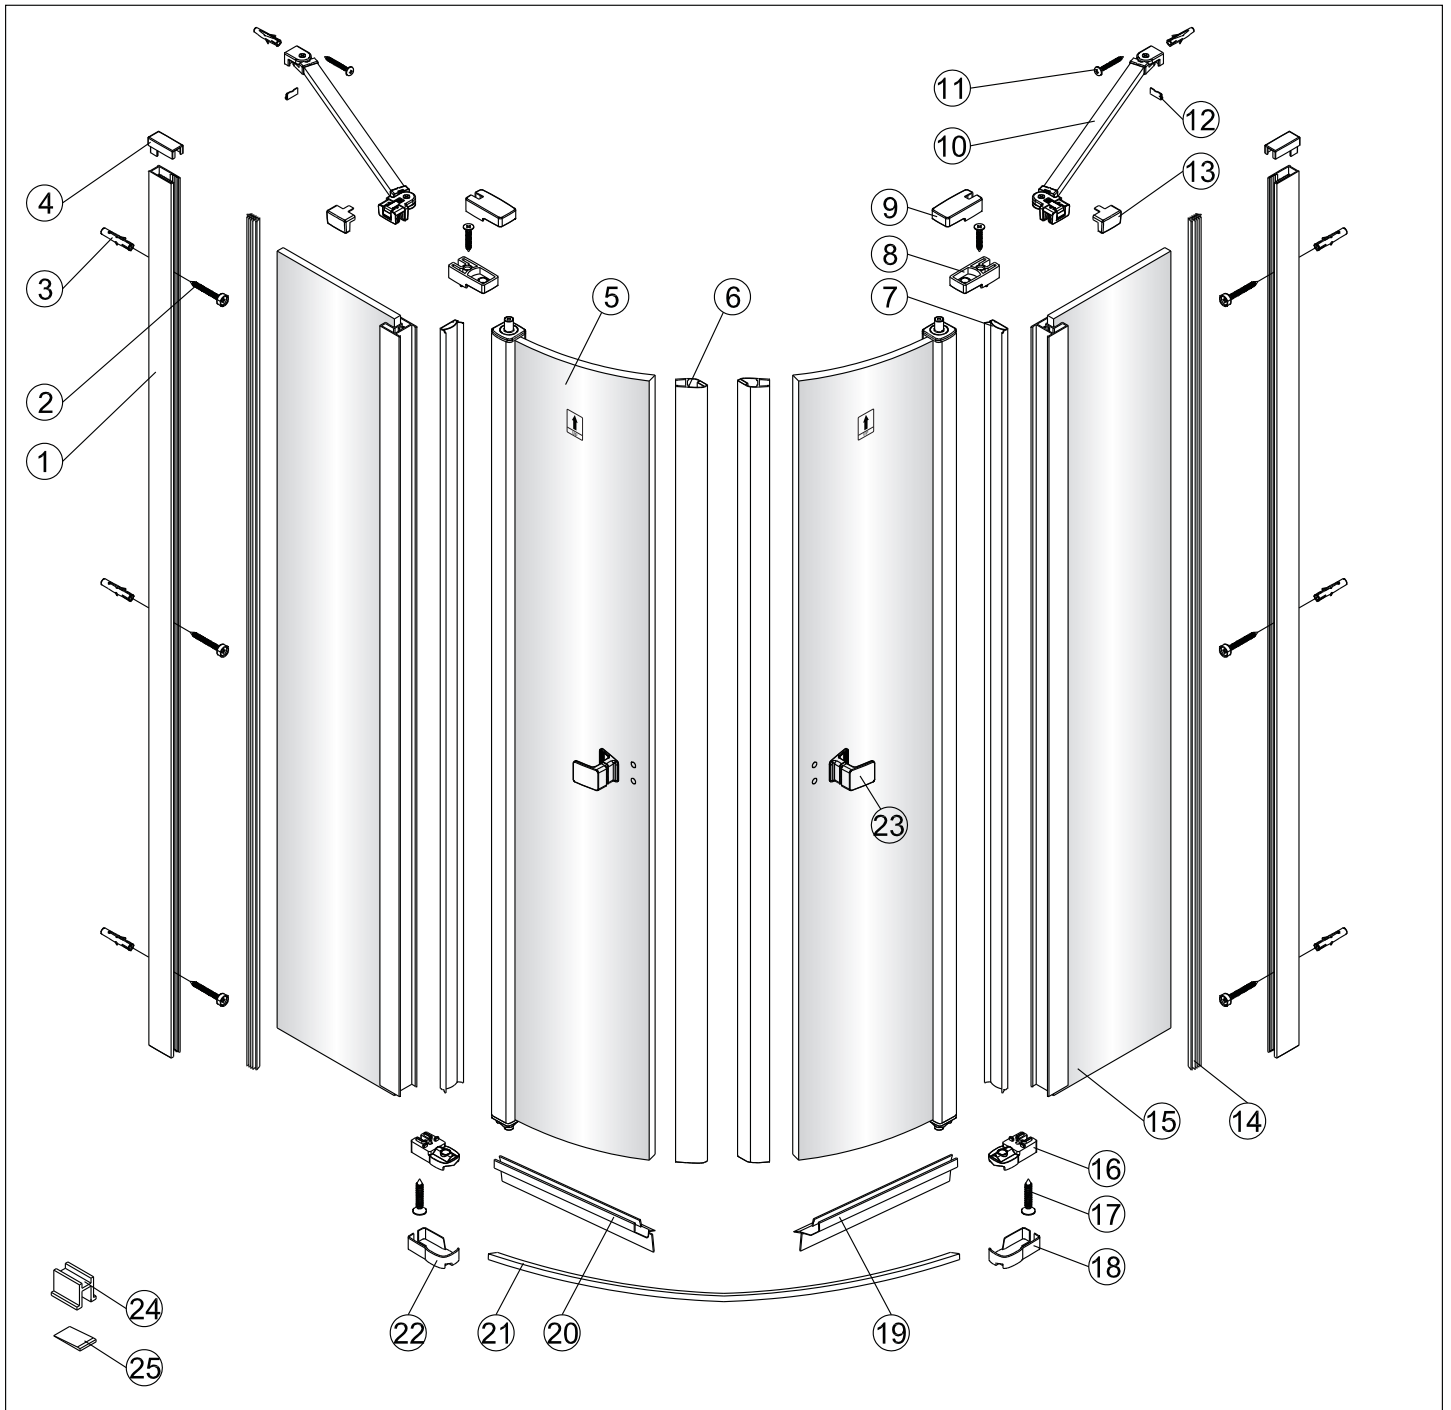

QXF90X Instruction Manual

CAUTION! Tempered glass, handle with care!
No collision to the four corners in case of crazing.

| | | | | | | | | | |
|------------------------|-----------------------|--------------|--------------|--------------|--------------|------------------------|--------------|--------------|--------------|
| 1 2X | 2 6X ST4X40 | 3 8X | 4 2X | 5 2X | 6 2X | 7 2X | 8 2X | 9 2X | 10 2X |
| 11 2X ST4X40 | 12 2X | 13 2X | 14 2X | 15 2X | 16 2X | 17 4X ST4X25 | 18 1X | 19 1X | 20 1X |
| 21 1X | 22 1X | 23 2X | 24 2X | 25 4X | | | | | |

1

2

This side with easy clean treatment, please put this side to inside of shower enclosure.

3

This side with easy clean treatment, please put this side to inside of shower enclosure.

4

5

6