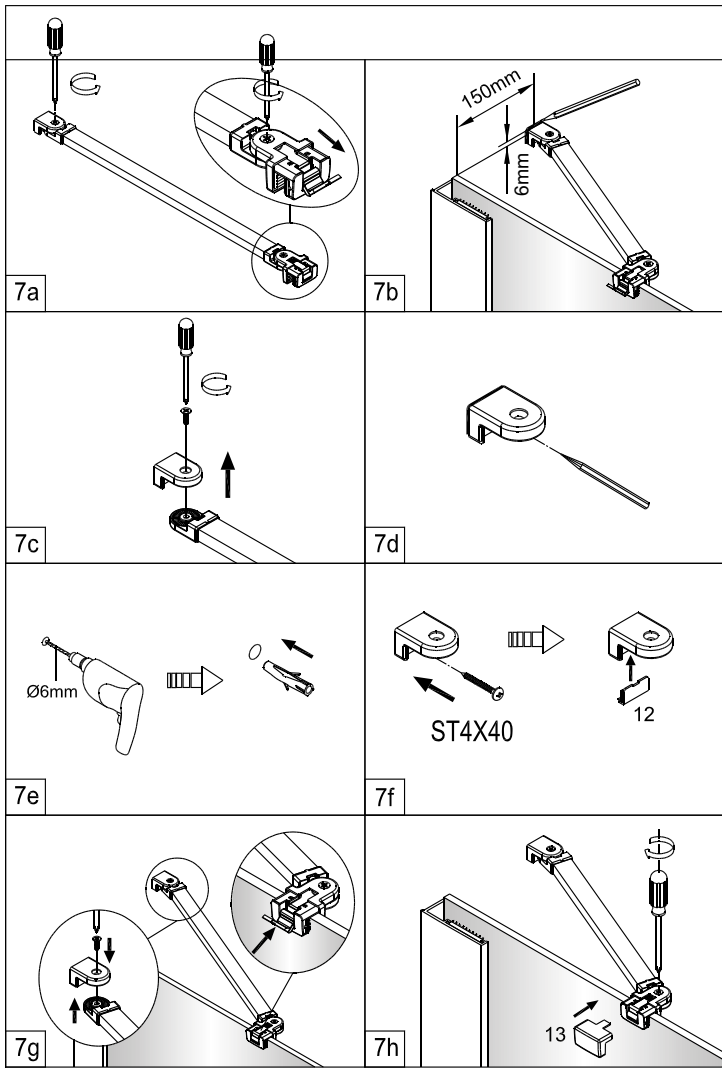

QXF90X Instruction Manual

CAUTION! Tempered glass, handle with care!
No collision to the four corners in case of crazing.

| | | | | | | | | | |
|------------------------|-----------------------|--------------|--------------|--------------|--------------|------------------------|--------------|--------------|--------------|
| 1 2X | 2 6X ST4X40 | 3 8X | 4 2X | 5 2X | 6 2X | 7 2X | 8 2X | 9 2X | 10 2X |
| 11 2X ST4X40 | 12 2X | 13 2X | 14 2X | 15 2X | 16 2X | 17 4X ST4X25 | 18 1X | 19 1X | 20 1X |
| 21 1X | 22 1X | 23 2X | 24 2X | 25 4X | | | | | |

1

2

This side with easy clean treatment, please put this side to inside of shower enclosure.

3

This side with easy clean treatment, please put this side to inside of shower enclosure.

4

5

6