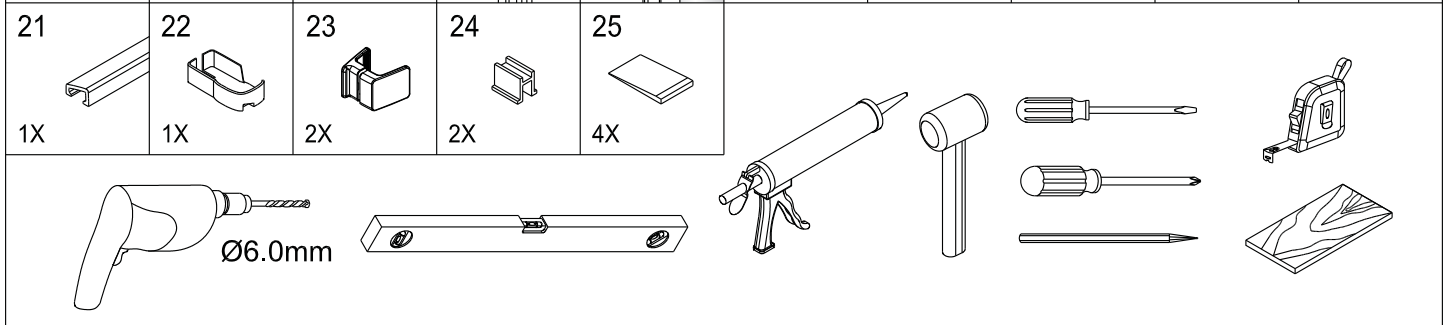

QXF90X Instruction Manual

CAUTION! Tempered glass, handle with care!
No collision to the four corners in case of crazing.

| | | | | | | | | | |
|------------------------|-----------------------|--------------|--------------|--------------|--------------|------------------------|--------------|--------------|--------------|
| 1 2X | 2 6X ST4X40 | 3 8X | 4 2X | 5 2X | 6 2X | 7 2X | 8 2X | 9 2X | 10 2X |
| 11 2X ST4X40 | 12 2X | 13 2X | 14 2X | 15 2X | 16 2X | 17 4X ST4X25 | 18 1X | 19 1X | 20 1X |
| 21 1X | 22 1X | 23 2X | 24 2X | 25 4X | | | | | |

1

2

This side with easy clean treatment, please put this side to inside of shower enclosure.

3

This side with easy clean treatment, please put this side to inside of shower enclosure.

4

5

6