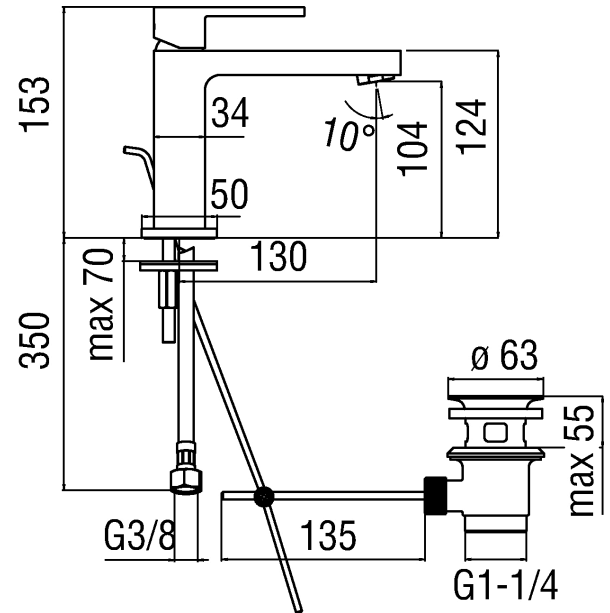

## Image

## Technical drawing

## Specifications

Washbasin  
 Single control  
 Finish: Chrome  
 Cartridge  $\varnothing$  28 mm  
 Dynamic flow limiter (-50%)  
 The temperature limiter  
 Aerator Neoperl® cascade M 24 x 1  
 Flexible Parigi® SPX® stainless steel  $\varnothing$  3/8"  
 Packaging: 41 x 21 x 7 cm / 0,006027 m<sup>3</sup> / 1,89 kg

## Flow rate diagram