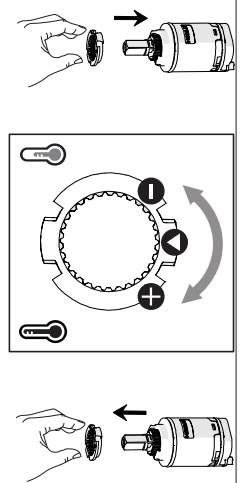

EN The finish of the external part must be combined with the finish of the flush-fit part.

If it does not match, unscrew the CHROME ring and screw the finishing ring supplied only in the kit of the aesthetic part.

8

! Rondella silicone Silicone Washer

9

Per limitare la temperatura estrarre il limitatore e riposizionarlo nella posizione che si desidera
Extract the limiter and put it in correct position to limit temperature