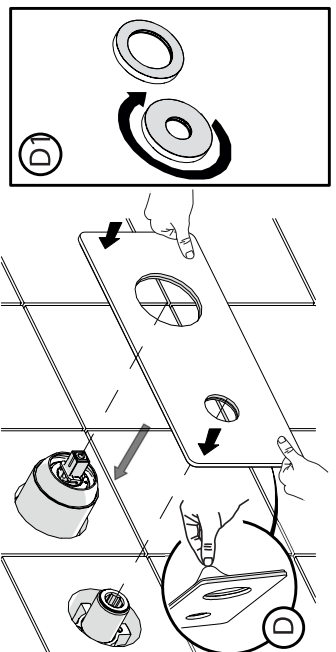

198	198/1
199	199/1

www.nobilis.it

PRIMA DI INIZIARE / BEFORE STARTING

	P bar		MAX 10		5		1		MAX 80		T °C		MAX 65		45
			0.5		MIN										

PULIZIA / CLEANING

	ACQUA WATER	☒		MICROFIBRA MICROFIBER	☒		SPUGNA SPONGE	☒		DETERGENTI DETERGENT	☒
	NO VERNICIATO NO PAINTED	☒		ALCOOL	☒		MICROFIBRA MICROFIBER	☒		MICROFIBRA MICROFIBER	☒
	PER VERNICIATO FOR PAINTED	☒		ACQUA E SAPONE WATER AND SOAP	☒		MICROFIBRA MICROFIBER	☒		MICROFIBRA MICROFIBER	☒

8

! Rondella silicone Silicone Washer

9

Per limitare la temperatura estrarre il limitatore e riposizionarlo nella posizione che si desidera
Extract the limiter and put it in correct position to limit temperature

6

7

! Rondella silicone Silicone Washer