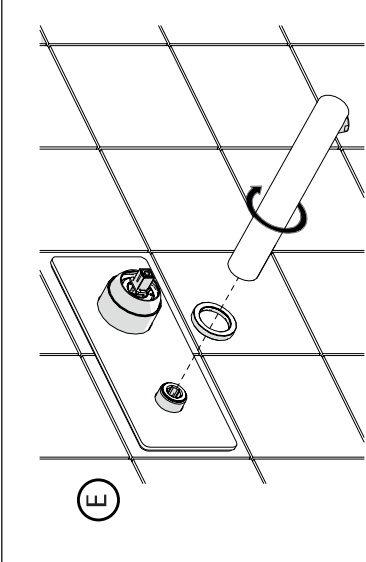

! Rondella silicone Silicone Washer