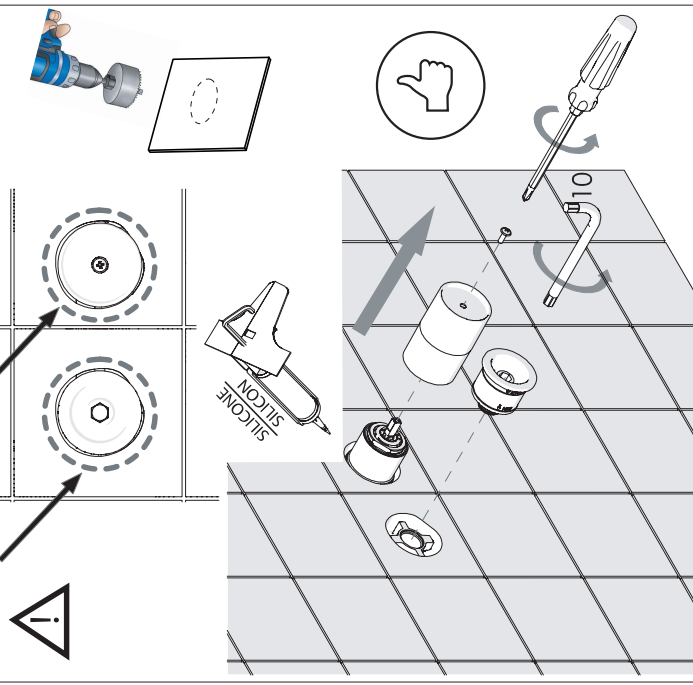

1

Not included / Non incluso / Nie zawarty / No incluido / Nao incluido

IT La finitura della parte estetica deve corrispondere a quella della parte incassata.

EN Se non corrisponde bisogna svitare l'anello CROMATO e avvitare l'anello in finitura fornito solo nel kit della parte estetica.

EN The finish of the external part must be combined with the finish of the flush-fit part.

If it does not match, unscrew the CHROME ring and screw the finishing ring supplied only in the kit of the aesthetic part.

RIFERIMENTO IISTRWE81198#---STD
REFERENCE

2

3

4

Ø MAX 55 mm

5