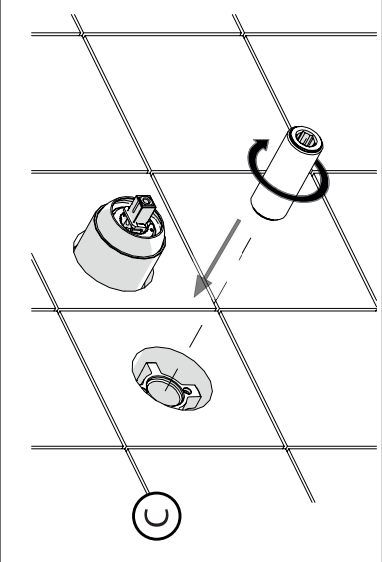

198	198/1
199	199/1

www.nobilis.it

PRIMA DI INIZIARE / BEFORE STARTING

	P bar		MAX 10		5		1		MAX 80		T °C		MAX 65		45
			0.5		MIN										

PULIZIA / CLEANING

	ACQUA WATER	☒		MICROFIBRA MICROFIBER	☒		SPUGNA SPONGE	☒		DETERGENTI DETERGENT	☒
	NO VERNICIATO NO PAINTED	☒		ALCOOL	☒		MICROFIBRA MICROFIBER	☒		MICROFIBRA MICROFIBER	☒
	PER VERNICIATO FOR PAINTED	☒		ACQUA E SAPONE WATER AND SOAP	☒		MICROFIBRA MICROFIBER	☒		MICROFIBRA MICROFIBER	☒

8

! Rondella silicone Silicone Washer

9

Per limitare la temperatura estrarre il limitatore e riposizionarlo nella posizione che si desidera
Extract the limiter and put it in correct position to limit temperature

6

7

! Rondella silicone Silicone Washer