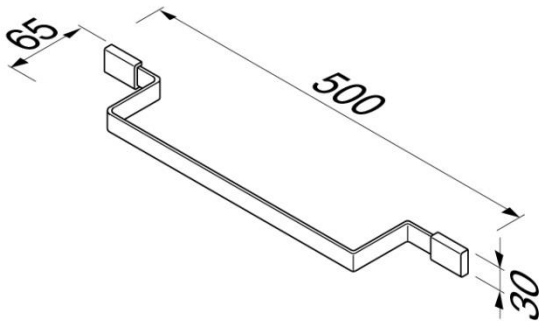

## AIM collection

918407-02-50  
Towel rail 50 cm

- Material: Brass
- Finish: Chrome plating
- Concealed fixing
- Guarantee 12 years

500x65x30 mm