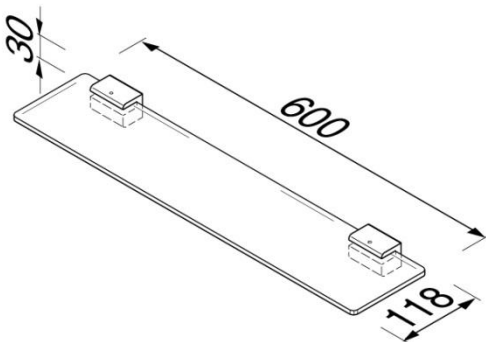

AIM collection

918401-02
Shelf holder 60 cm

- Material: Brass
- Finish: Chrome plating
- Safety glass plate
- Concealed fixing
- Guarantee 12 years

600x118x30 mm

Also available:

918424-02

918443-02

Spare part: