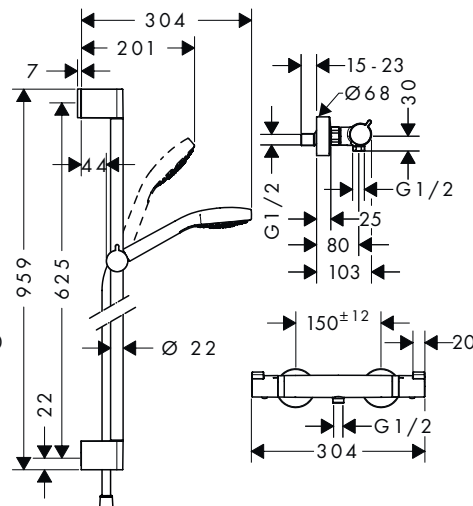

Crometta 100 Combi Set
27031400

Croma Select S / Combi Set
27014400

Croma Select E / Combi Set
27082400