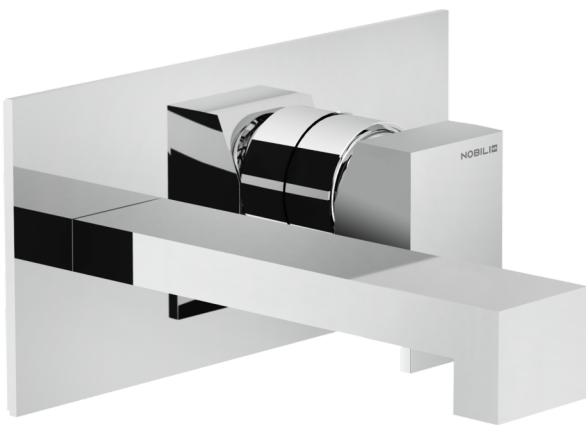

Image

Technical drawing

Specifications

Washbasin
Wall mounted single control
Finish: Chrome
150 mm spout

Cartridge \varnothing 35 mm
Dynamic flow limiter (-50%)
The temperature limiter
Rectangular Aerator Neoperl[®] 28 x 7
Packaging: 41 x 21 x 7 cm / 0,006027 m³ / 2,471 kg