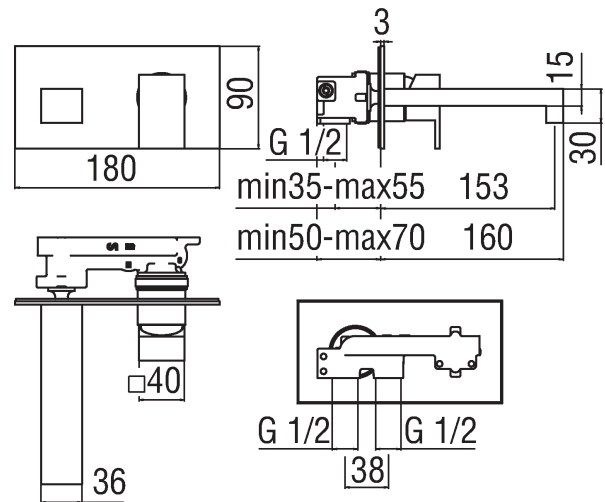

Image

Technical drawing

Specifications

Washbasin
Wall mounted single control
Finish: Chrome
150 mm spout

Cartridge \varnothing 35 mm
Dynamic flow limiter (-50%)
The temperature limiter
Rectangular Aerator Neoperl[®] 28 x 7
Packaging: 41 x 21 x 7 cm / 0,006027 m³ / 2,471 kg

Flow rate diagram