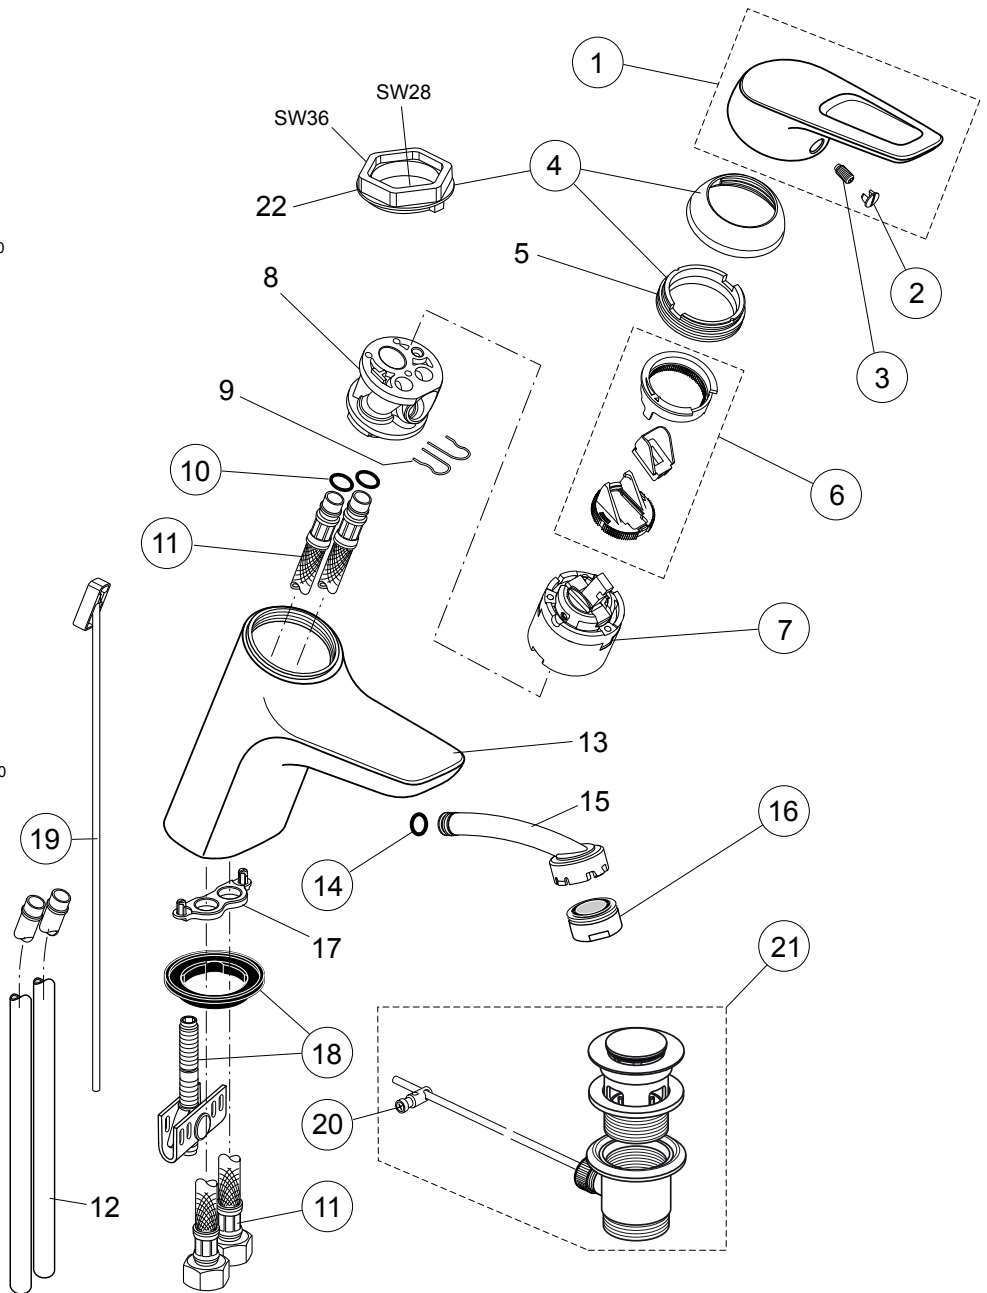

Ceramix Blue A5646.. A5651.. A5653..

Produced from: Jan. 2011

SL basin mixer flex. hose
with pop-up waste
chrome

A5646AA

SL basin mixer Cu-pipe
with pop-up waste
chrome

A5653AA

SL basin mixer Piccolo
with flex. hose
with pop-up waste
chrome

A5651AA

Replace XX with the appropriate finish code
chrome = AA,

Example spare part order:
A 963 313 AA in chrome

Pos.	Description	Part-Number	Qty.	Pos.	Description	Part-Number	Qty.
1	Lever compl. with Logo ISI	A 963 313 XX	1 pcs	12	Cu-pipe / clip-technology		
2	Cap red/blue for handle	A 963 054 NU	1 pcs	13	Body / container		
3	Thread pin M5x10 DIN915	A 963 309 NU	1 pcs	14	O-ring Ø 8x1,5	A 961 118 NU	1 pcs
4	Cover + pos.5 + key	B 960 862 XX	1 pcs	15	Inlet WT with M24x1		
5	Thread ring M43x1,5 / M41x1,5			16	Aerator M24x1 -A-	A 960 321 XX	1 pcs
6	ECO-function / Hot limiter	A 963 314 NU	1 Set	17	Cu-pipe fixation		
7	Cartridge Ø40 complete	A 963 785 NU	1 pcs	18	Fixation kit Top-Fix	A 960 949 NU	1 Set
8	Manifold			19	Lift rod with pull knob	A 963 357 XX	1 pcs
9	Clip			20	Bracket	A 963 404 NU	1 pcs
10	O-ring Ø 10x2,5	A 963 788 NU	1 pcs	21	Pop-up waste complete	A 961 230 XX	1 pcs
11	Flex. hose / Clip / G3/8	A 963 324 NU	1 pcs	22	Insert for socket wrench (key for pos. 5)		