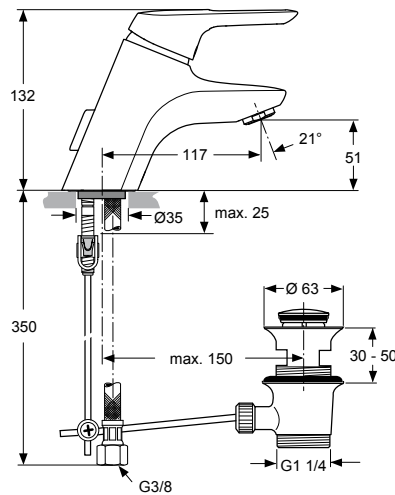

Ceramix Blue A5646.. A5651.. A5653..

Produced from: Jan. 2011

SL basin mixer flex. hose
with pop-up waste
chrome

A5646AA

SL basin mixer Cu-pipe
with pop-up waste
chrome

A5653AA

SL basin mixer Piccolo
with flex. hose
with pop-up waste
chrome

A5651AA

Replace XX with the appropriate finish code
chrome = AA,

Example spare part order:
A 963 313 AA in chrome

Pos.	Description	Part-Number	Qty.	Pos.	Description	Part-Number	Qty.
1	Lever compl. with Logo ISI	A 963 313 XX	1 pcs	12	Cu-pipe / clip-technology		
2	Cap red/blue for handle	A 963 054 NU	1 pcs	13	Body / container		
3	Thread pin M5x10 DIN915	A 963 309 NU	1 pcs	14	O-ring Ø 8x1,5	A 961 118 NU	1 pcs
4	Cover + pos.5 + key	B 960 862 XX	1 pcs	15	Inlet WT with M24x1		
5	Thread ring M43x1,5 / M41x1,5			16	Aerator M24x1 -A-	A 960 321 XX	1 pcs
6	ECO-function / Hot limiter	A 963 314 NU	1 Set	17	Cu-pipe fixation		
7	Cartridge Ø40 complete	A 963 785 NU	1 pcs	18	Fixation kit Top-Fix	A 960 949 NU	1 Set
8	Manifold			19	Lift rod with pull knob	A 963 357 XX	1 pcs
9	Clip			20	Bracket	A 963 404 NU	1 pcs
10	O-ring Ø 10x2,5	A 963 788 NU	1 pcs	21	Pop-up waste complete	A 961 230 XX	1 pcs
11	Flex. hose / Clip / G3/8	A 963 324 NU	1 pcs	22	Insert for socket wrench (key for pos. 5)		