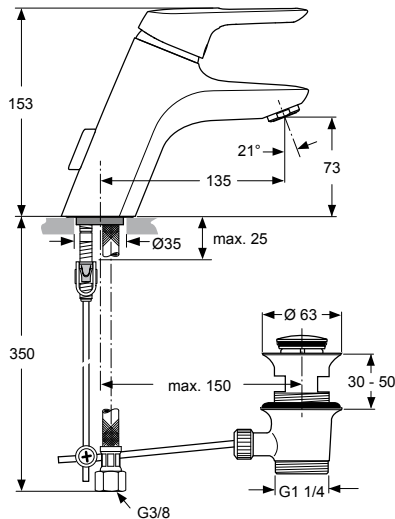

Ceramix Blue A5646.. A5651.. A5653..

Produced from: Jan. 2011

SL basin mixer flex. hose
with pop-up waste
chrome

A5646AA

SL basin mixer Cu-pipe
with pop-up waste
chrome

A5653AA

SL basin mixer Piccolo
with flex. hose
with pop-up waste
chrome

A5651AA

Replace XX with the appropriate finish code
chrome = AA,

Example spare part order:
A 963 313 AA in chrome

Pos.	Description	Part-Number	Qty.	Pos.	Description	Part-Number	Qty.
1	Lever compl. with Logo ISI	A 963 313 XX	1 pcs	12	Cu-pipe / clip-technology		
2	Cap red/blue for handle	A 963 054 NU	1 pcs	13	Body / container		
3	Thread pin M5x10 DIN915	A 963 309 NU	1 pcs	14	O-ring Ø 8x1,5	A 961 118 NU	1 pcs
4	Cover + pos.5 + key	B 960 862 XX	1 pcs	15	Inlet WT with M24x1		
5	Thread ring M43x1,5 / M41x1,5			16	Aerator M24x1 -A-	A 960 321 XX	1 pcs
6	ECO-function / Hot limiter	A 963 314 NU	1 Set	17	Cu-pipe fixation		
7	Cartridge Ø40 complete	A 963 785 NU	1 pcs	18	Fixation kit Top-Fix	A 960 949 NU	1 Set
8	Manifold			19	Lift rod with pull knob	A 963 357 XX	1 pcs
9	Clip			20	Bracket	A 963 404 NU	1 pcs
10	O-ring Ø 10x2,5	A 963 788 NU	1 pcs	21	Pop-up waste complete	A 961 230 XX	1 pcs
11	Flex. hose / Clip / G3/8	A 963 324 NU	1 pcs	22	Insert for socket wrench (key for pos. 5)		