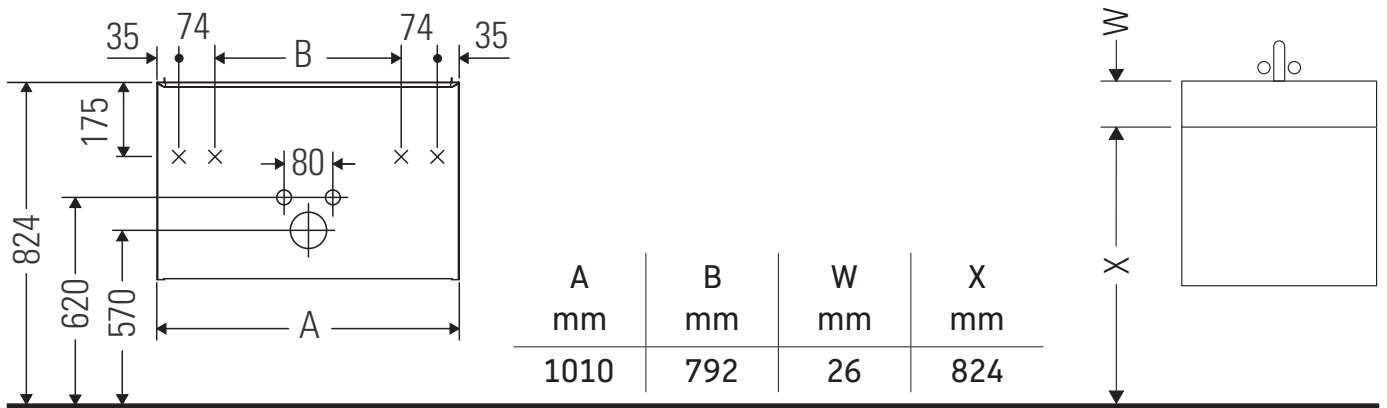

## Montagehandleiding

ME by Starck # 233610