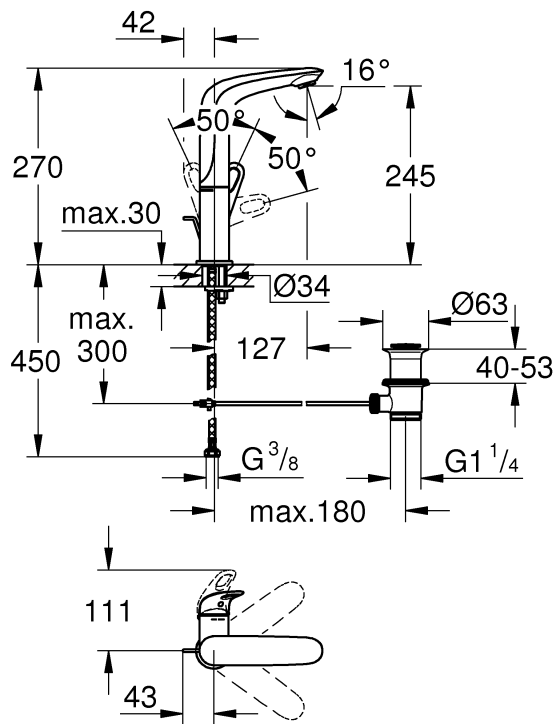

EUROSTYLE
DESIGN + ENGINEERING
GROHE GERMANY

99.0495.031/ÄM 234235/09.15

www.grohe.com

Pure Freude an Wasser

GROHE

23 569

1

5