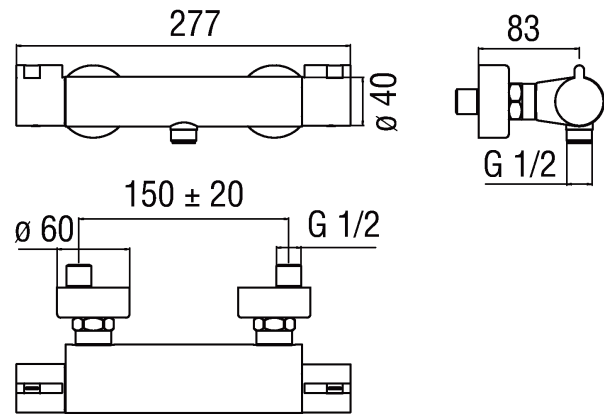

Image

Technical drawing

Specifications

- Shower
- External thermostatic mixer
- Chrome Finish
- 38° C safety cut-out
- Non-return valves
- Anti limescale system
- 1/2" outlet
- Screw valve ceramic disk.180°
- Packaging: 32 x 16,5 x 7 cm / 0,003696 m' / 2,6 kg

Flow rate diagram