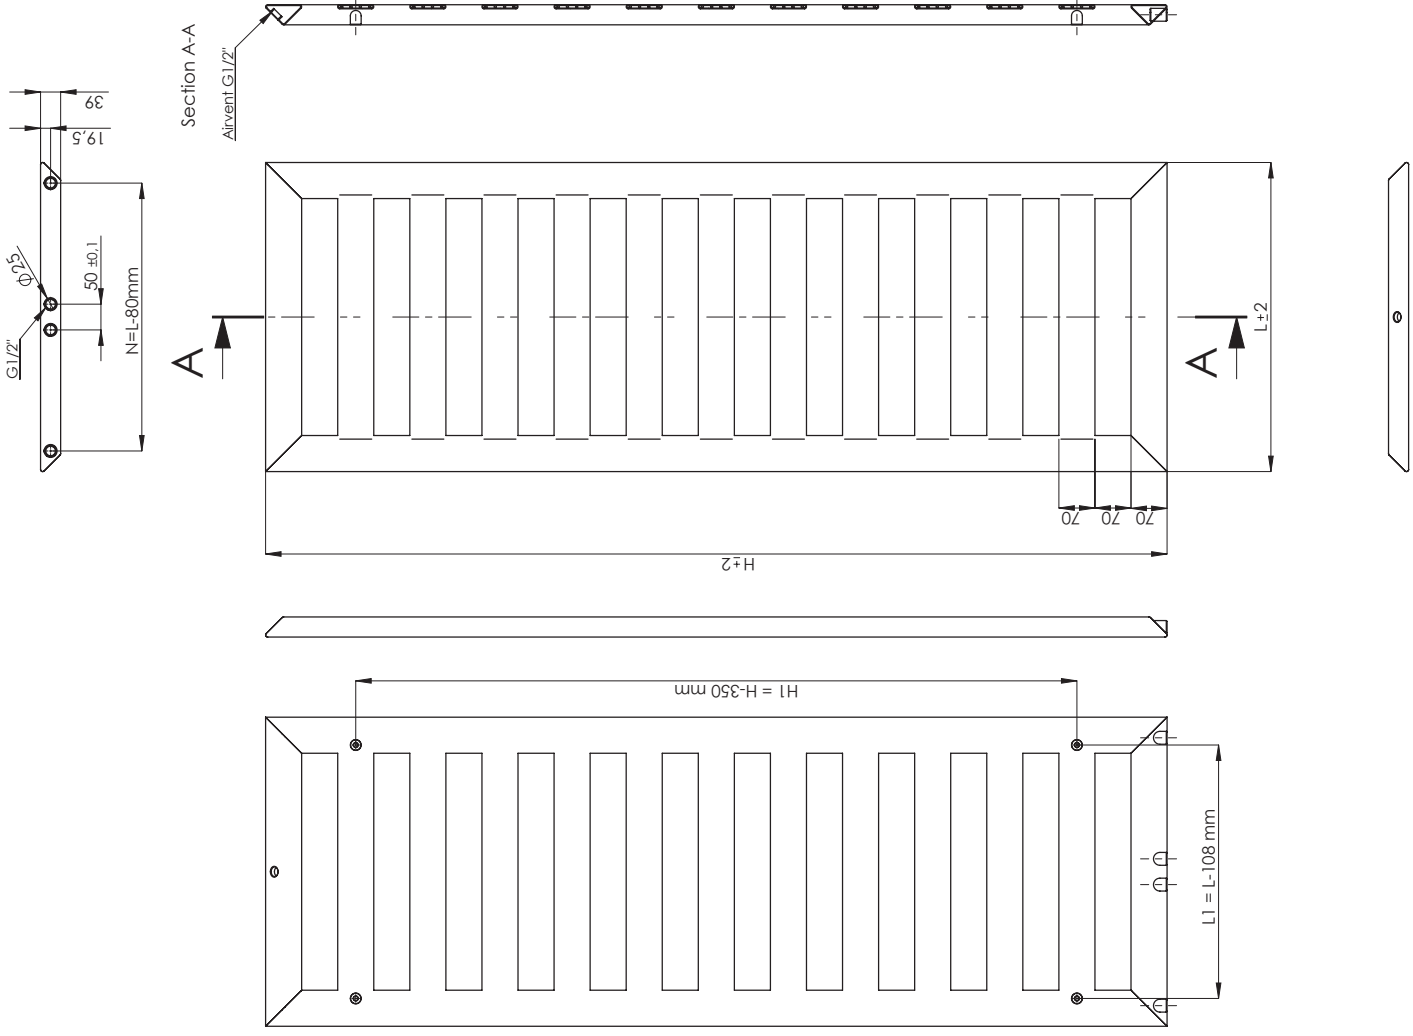

Production code	H [mm]	L [mm]	G [mm]	no. of tubes
Horizontal radiators				
T080-180-050-PL	1750	500	39	11
T080-150-050-PL	1470			9
T080-120-050-PL	1190	600	39	7
T080-180-060-PL	1750			11
T080-150-060-PL	1470			9
T080-120-060-PL	1190			7

Rad name: Alterna Neptunus
 Customer: Galvano
 Drawing no: 03.121116.01-1