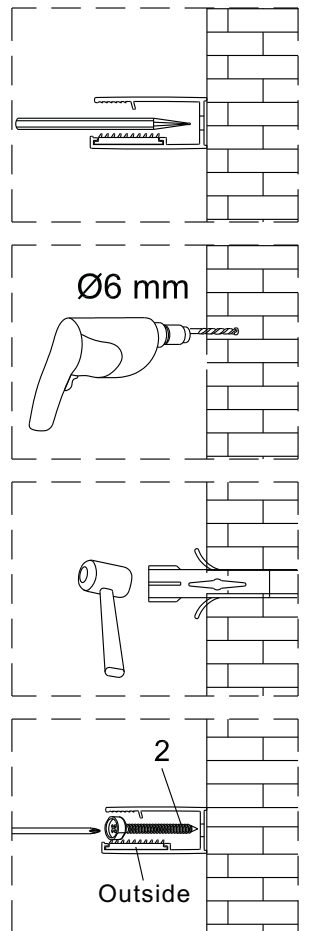

# QXJ90X / QXJ10X / QXJ12X + QXR80X / QXR90X / QXR10X Instruction Manual

**CAUTION!** Tempered glass, handle with care!  
No collision to the four corners in case of crazing.

1  1X	2  3X ST4X40	3  4X	4  1X	5  1X	6  1X	2  3X ST4X40	3  4X	4  1X
7  1X	8  1X ST4X40	9  1X	10  1X	11  1X	12  1X	6  1X	7  1X	8  1X ST4X40
13  1X L=1914	14  1X	15  1X	16  1X	17  1X	18  1X	26  4X	27  1X	28  1X L=1922
19  2X ST4X25	20  1X	21  1X	22  1X	23  1X	24  1X	29  1X L=1922	30  1X	31  1X
25  1X	26  4X	<p>Ø6.0mm</p>						32  1X

LH

RH

①

This side with easy clean treatment, please put this side to inside of shower enclosure.

	A(cm)
80	76.2~78.2
90	86.2~88.2
100	96.2~98.2

	B(cm)
90	86.2~88.2
100	96.2~98.2
120	116.2~118.2

This side with easy clean treatment, please put this side to inside of shower enclosure.