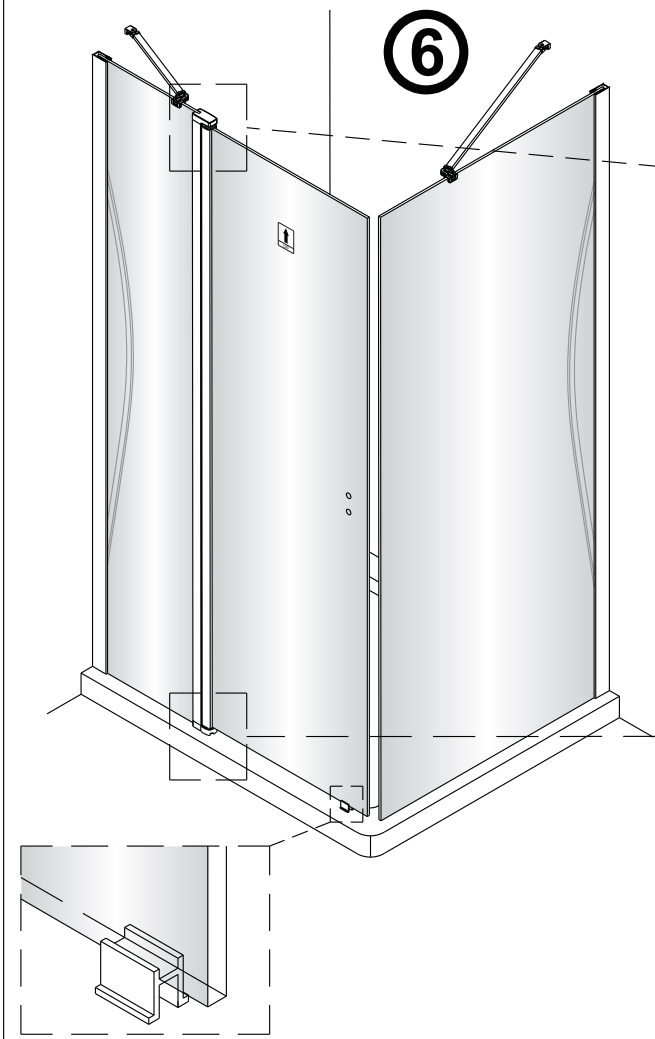

# QXJ90X / QXJ10X / QXJ12X + QXR80X / QXR90X / QXR10X Instruction Manual

**CAUTION!** Tempered glass, handle with care!  
No collision to the four corners in case of crazing.

1  1X	2  3X ST4X40	3  4X	4  1X	5  1X	6  1X	2  3X ST4X40	3  4X	4  1X
7  1X	8  1X ST4X40	9  1X	10  1X	11  1X	12  1X	6  1X	7  1X	8  1X ST4X40
13  1X L=1914	14  1X	15  1X	16  1X	17  1X	18  1X	26  4X	27  1X	28  1X L=1922
19  2X ST4X25	20  1X	21  1X	22  1X	23  1X	24  1X	29  1X L=1922	30  1X	31  1X
25  1X	26  4X	<p>Ø6.0mm</p>						32  1X

LH

RH

①

This side with easy clean treatment, please put this side to inside of shower enclosure.

	A(cm)
80	76.2~78.2
90	86.2~88.2
100	96.2~98.2

	B(cm)
90	86.2~88.2
100	96.2~98.2
120	116.2~118.2

This side with easy clean treatment, please put this side to inside of shower enclosure.