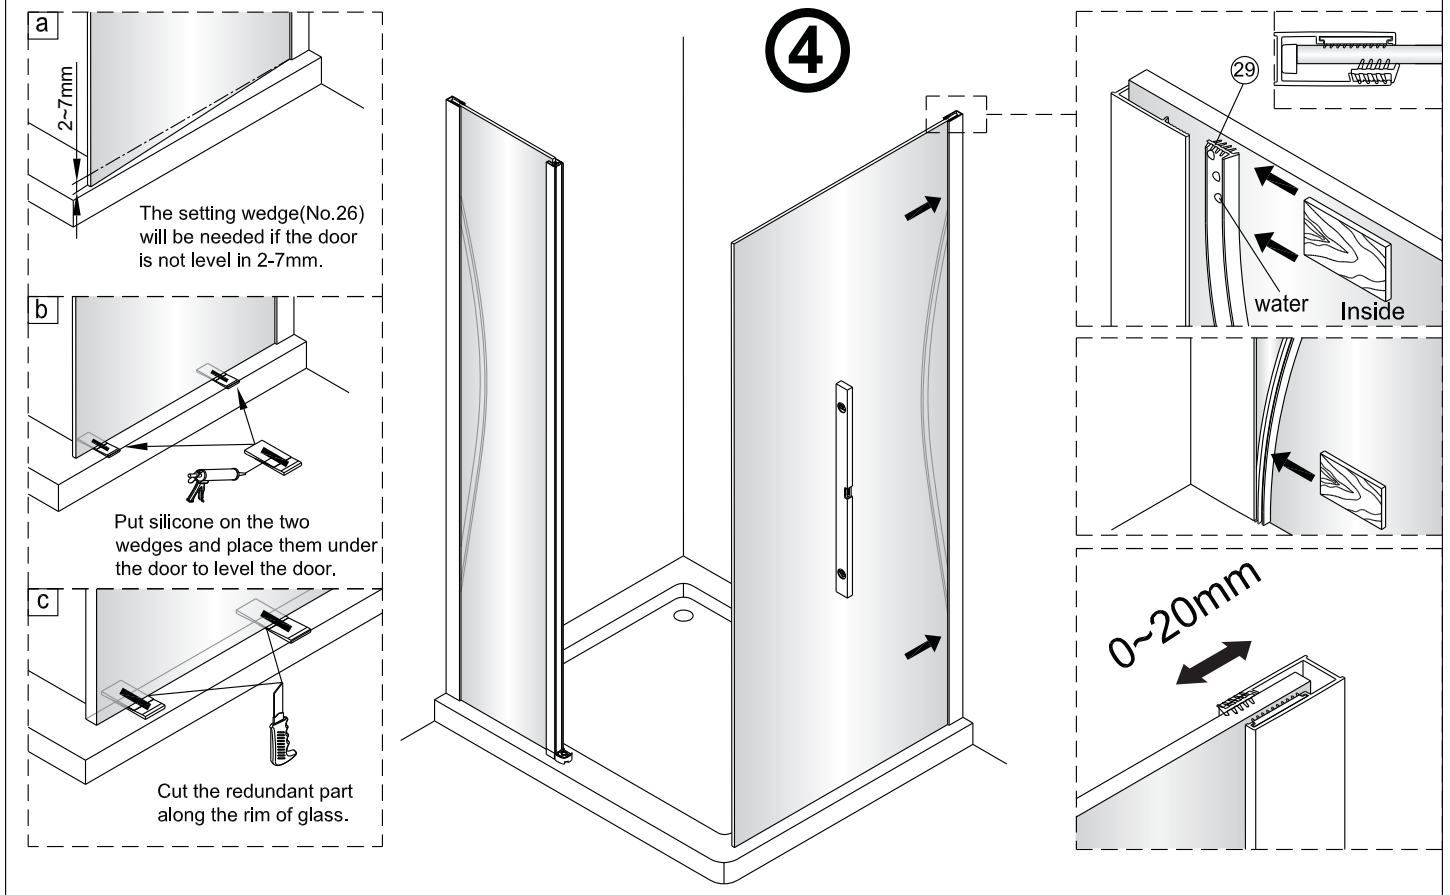

# QXJ90X / QXJ10X / QXJ12X + QXR80X / QXR90X / QXR10X Instruction Manual

**CAUTION!** Tempered glass, handle with care!  
No collision to the four corners in case of crazing.

1  1X	2  3X ST4X40	3  4X	4  1X	5  1X	6  1X	2  3X ST4X40	3  4X	4  1X
7  1X	8  1X ST4X40	9  1X	10  1X	11  1X	12  1X	6  1X	7  1X	8  1X ST4X40
13  1X L=1914	14  1X	15  1X	16  1X	17  1X	18  1X	26  4X	27  1X	28  1X L=1922
19  2X ST4X25	20  1X	21  1X	22  1X	23  1X	24  1X	29  1X L=1922	30  1X	31  1X
25  1X	26  4X	<p>Ø6.0mm</p>						32  1X

LH

RH

①

This side with easy clean treatment, please put this side to inside of shower enclosure.

	A(cm)
80	76.2~78.2
90	86.2~88.2
100	96.2~98.2

	B(cm)
90	86.2~88.2
100	96.2~98.2
120	116.2~118.2

This side with easy clean treatment, please put this side to inside of shower enclosure.