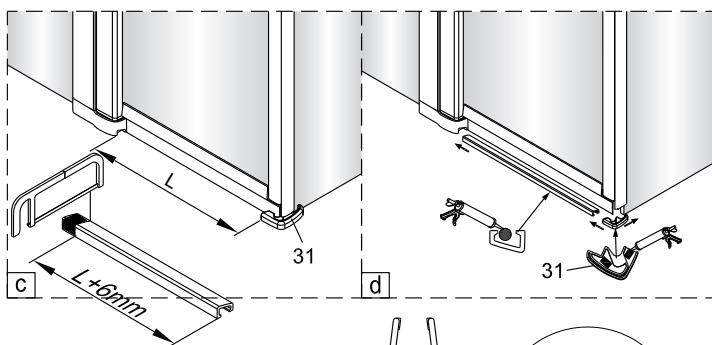

Adjustable curtain could be torn apart as real demand.