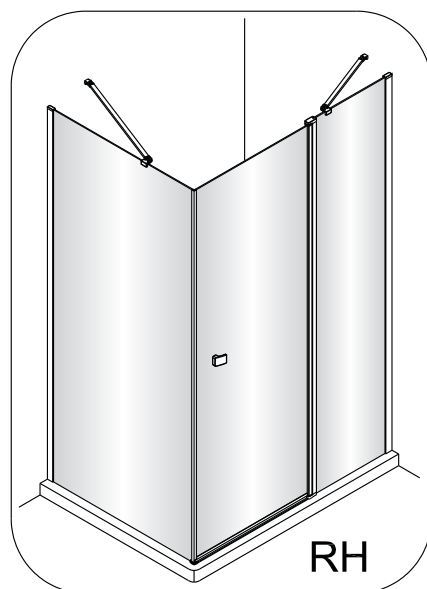

# QXJ90X / QXJ10X / QXJ12X + QXR80X / QXR90X / QXR10X Instruction Manual

**CAUTION!** Tempered glass, handle with care!  
No collision to the four corners in case of crazing.

1  1X	2  3X ST4X40	3  4X	4  1X	5  1X	6  1X	2  3X ST4X40	3  4X	4  1X
7  1X	8  1X ST4X40	9  1X	10  1X	11  1X	12  1X	6  1X	7  1X	8  1X ST4X40
13  1X L=1914	14  1X	15  1X	16  1X	17  1X	18  1X	26  4X	27  1X	28  1X L=1922
19  2X ST4X25	20  1X	21  1X	22  1X	23  1X	24  1X	29  1X L=1922	30  1X	31  1X
25  1X	26  4X	<p>Ø6.0mm</p>						32  1X

LH

RH

①

This side with easy clean treatment, please put this side to inside of shower enclosure.

	A(cm)
80	76.2~78.2
90	86.2~88.2
100	96.2~98.2

	B(cm)
90	86.2~88.2
100	96.2~98.2
120	116.2~118.2

This side with easy clean treatment, please put this side to inside of shower enclosure.