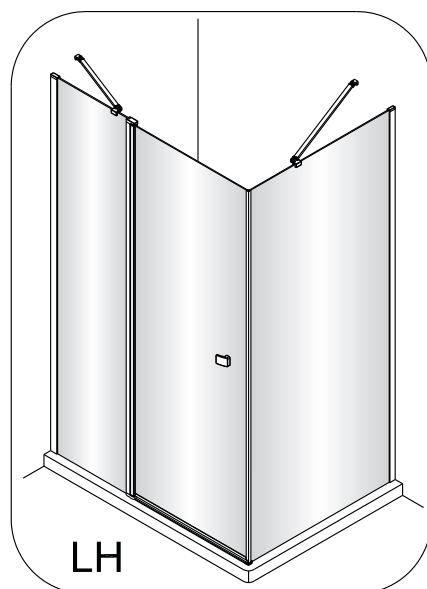

# QXJ90X / QXJ10X / QXJ12X + QXR80X / QXR90X / QXR10X Instruction Manual

**CAUTION!** Tempered glass, handle with care!  
No collision to the four corners in case of crazing.

1  1X	2  3X ST4X40	3  4X	4  1X	5  1X	6  1X	2  3X ST4X40	3  4X	4  1X
7  1X	8  1X ST4X40	9  1X	10  1X	11  1X	12  1X	6  1X	7  1X	8  1X ST4X40
13  1X L=1914	14  1X	15  1X	16  1X	17  1X	18  1X	26  4X	27  1X	28  1X L=1922
19  2X ST4X25	20  1X	21  1X	22  1X	23  1X	24  1X	29  1X L=1922	30  1X	31  1X
25  1X	26  4X	<p>Ø6.0mm</p>						32  1X

LH

RH

①

This side with easy clean treatment, please put this side to inside of shower enclosure.

	A(cm)
80	76.2~78.2
90	86.2~88.2
100	96.2~98.2

	B(cm)
90	86.2~88.2
100	96.2~98.2
120	116.2~118.2

This side with easy clean treatment, please put this side to inside of shower enclosure.