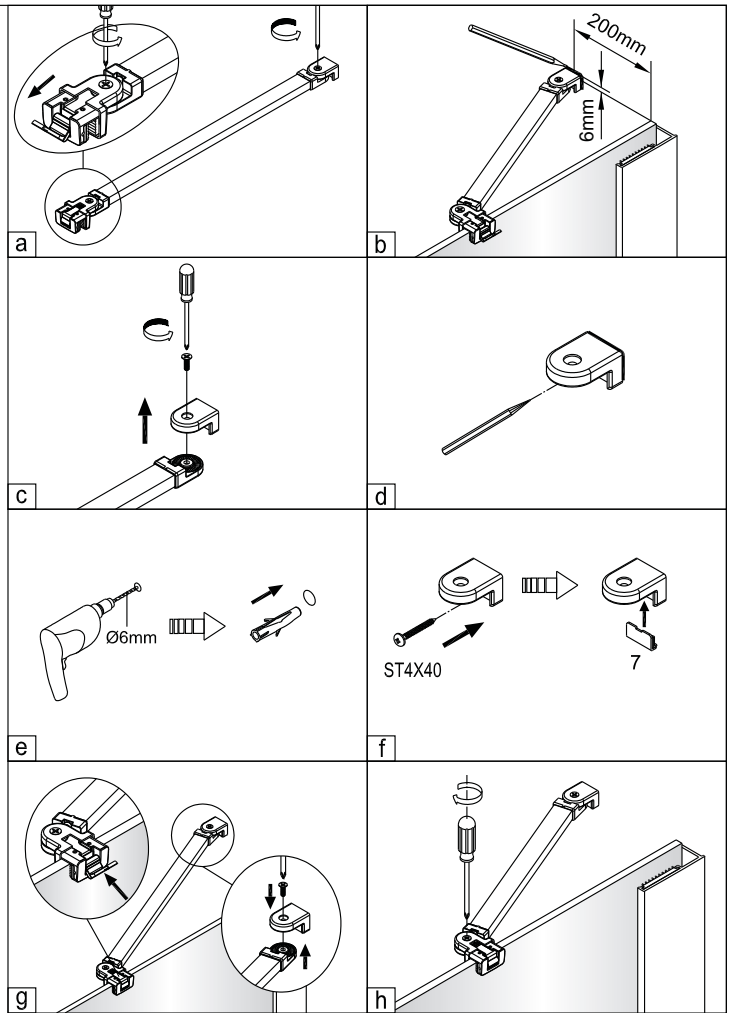

# QXJ90X / QXJ10X / QXJ12X + QXR80X / QXR90X / QXR10X Instruction Manual

**CAUTION!** Tempered glass, handle with care!  
No collision to the four corners in case of crazing.

1  1X	2  3X ST4X40	3  4X	4  1X	5  1X	6  1X	2  3X ST4X40	3  4X	4  1X
7  1X	8  1X ST4X40	9  1X	10  1X	11  1X	12  1X	6  1X	7  1X	8  1X ST4X40
13  1X L=1914	14  1X	15  1X	16  1X	17  1X	18  1X	26  4X	27  1X	28  1X L=1922
19  2X ST4X25	20  1X	21  1X	22  1X	23  1X	24  1X	29  1X L=1922	30  1X	31  1X
25  1X	26  4X	<p>Ø6.0mm</p>						32  1X

LH

RH

①

This side with easy clean treatment, please put this side to inside of shower enclosure.

	A(cm)
80	76.2~78.2
90	86.2~88.2
100	96.2~98.2

	B(cm)
90	86.2~88.2
100	96.2~98.2
120	116.2~118.2

This side with easy clean treatment, please put this side to inside of shower enclosure.