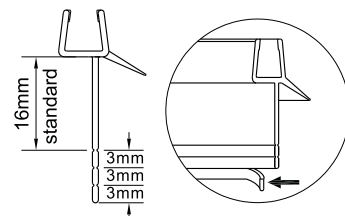

Adjustable curtain could be torn apart as real demand.