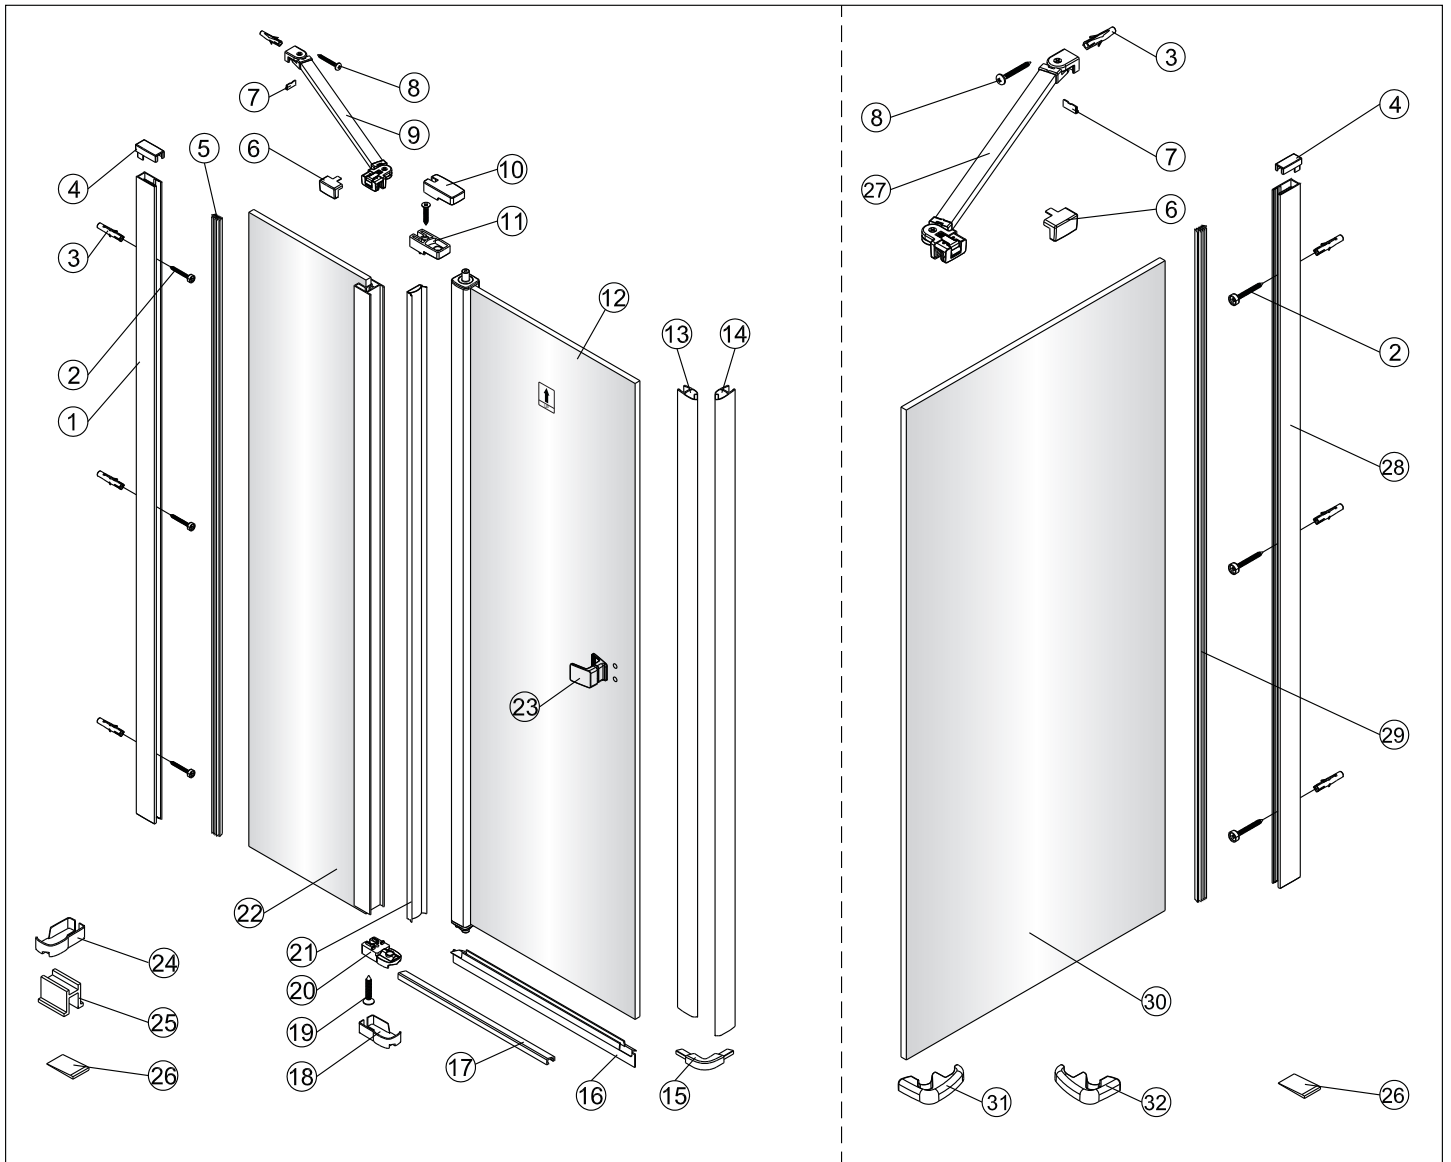

# QXJ90X / QXJ10X / QXJ12X + QXR80X / QXR90X / QXR10X Instruction Manual

**CAUTION!** Tempered glass, handle with care!  
No collision to the four corners in case of crazing.

1  1X	2  3X ST4X40	3  4X	4  1X	5  1X	6  1X	2  3X ST4X40	3  4X	4  1X
7  1X	8  1X ST4X40	9  1X	10  1X	11  1X	12  1X	6  1X	7  1X	8  1X ST4X40
13  1X L=1914	14  1X	15  1X	16  1X	17  1X	18  1X	26  4X	27  1X	28  1X L=1922
19  2X ST4X25	20  1X	21  1X	22  1X	23  1X	24  1X	29  1X L=1922	30  1X	31  1X
25  1X	26  4X	<p>Ø6.0mm</p>						32  1X

LH

RH

①

This side with easy clean treatment, please put this side to inside of shower enclosure.

	A(cm)
80	76.2~78.2
90	86.2~88.2
100	96.2~98.2

	B(cm)
90	86.2~88.2
100	96.2~98.2
120	116.2~118.2

This side with easy clean treatment, please put this side to inside of shower enclosure.