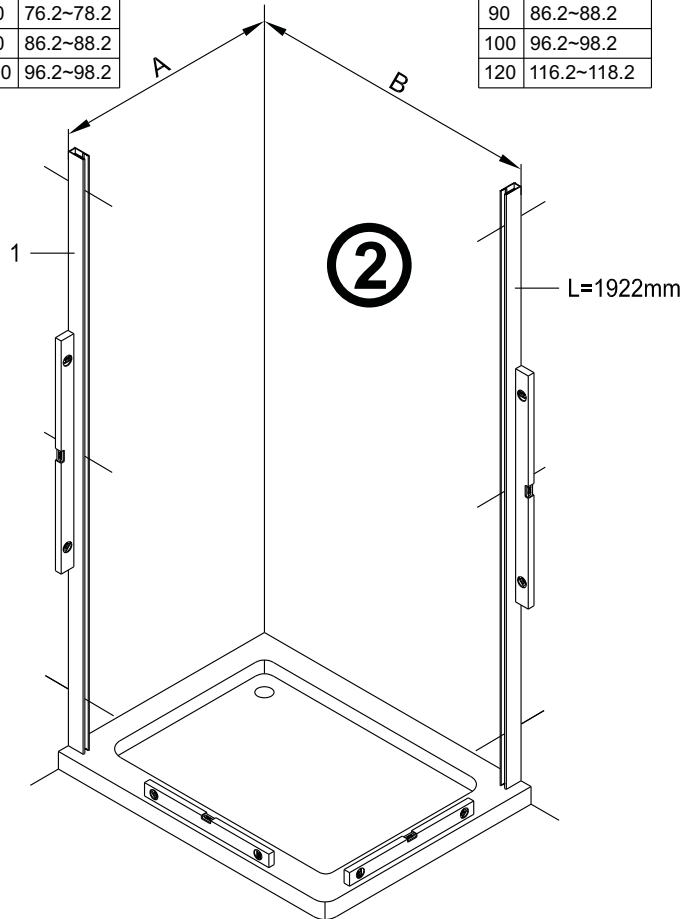

# QXJ90X / QXJ10X / QXJ12X + QXR80X / QXR90X / QXR10X Instruction Manual

**CAUTION!** Tempered glass, handle with care!  
No collision to the four corners in case of crazing.

1  1X	2  3X ST4X40	3  4X	4  1X	5  1X	6  1X	2  3X ST4X40	3  4X	4  1X
7  1X	8  1X ST4X40	9  1X	10  1X	11  1X	12  1X	6  1X	7  1X	8  1X ST4X40
13  1X L=1914	14  1X	15  1X	16  1X	17  1X	18  1X	26  4X	27  1X	28  1X L=1922
19  2X ST4X25	20  1X	21  1X	22  1X	23  1X	24  1X	29  1X L=1922	30  1X	31  1X
25  1X	26  4X	<p>Ø6.0mm</p>						32  1X

LH

RH

①

This side with easy clean treatment, please put this side to inside of shower enclosure.

	A(cm)
80	76.2~78.2
90	86.2~88.2
100	96.2~98.2

	B(cm)
90	86.2~88.2
100	96.2~98.2
120	116.2~118.2

This side with easy clean treatment, please put this side to inside of shower enclosure.