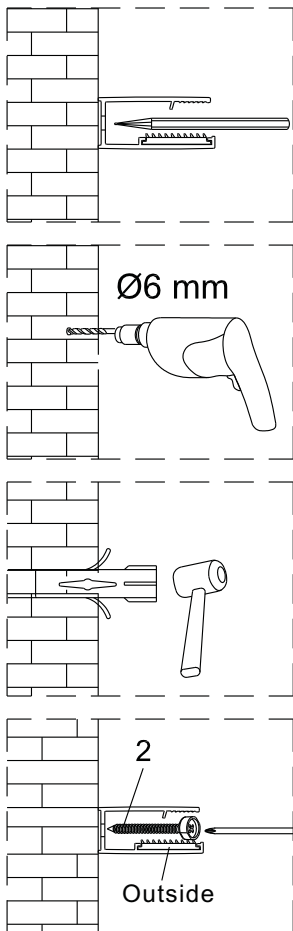

# QXJ90X / QXJ10X / QXJ12X + QXR80X / QXR90X / QXR10X Instruction Manual

**CAUTION!** Tempered glass, handle with care!  
No collision to the four corners in case of crazing.

1  1X	2  3X ST4X40	3  4X	4  1X	5  1X	6  1X	2  3X ST4X40	3  4X	4  1X
7  1X	8  1X ST4X40	9  1X	10  1X	11  1X	12  1X	6  1X	7  1X	8  1X ST4X40
13  1X L=1914	14  1X	15  1X	16  1X	17  1X	18  1X	26  4X	27  1X	28  1X L=1922
19  2X ST4X25	20  1X	21  1X	22  1X	23  1X	24  1X	29  1X L=1922	30  1X	31  1X
25  1X	26  4X	<p>Ø6.0mm</p>						32  1X

LH

RH

①

This side with easy clean treatment, please put this side to inside of shower enclosure.

	A(cm)
80	76.2~78.2
90	86.2~88.2
100	96.2~98.2

	B(cm)
90	86.2~88.2
100	96.2~98.2
120	116.2~118.2

This side with easy clean treatment, please put this side to inside of shower enclosure.