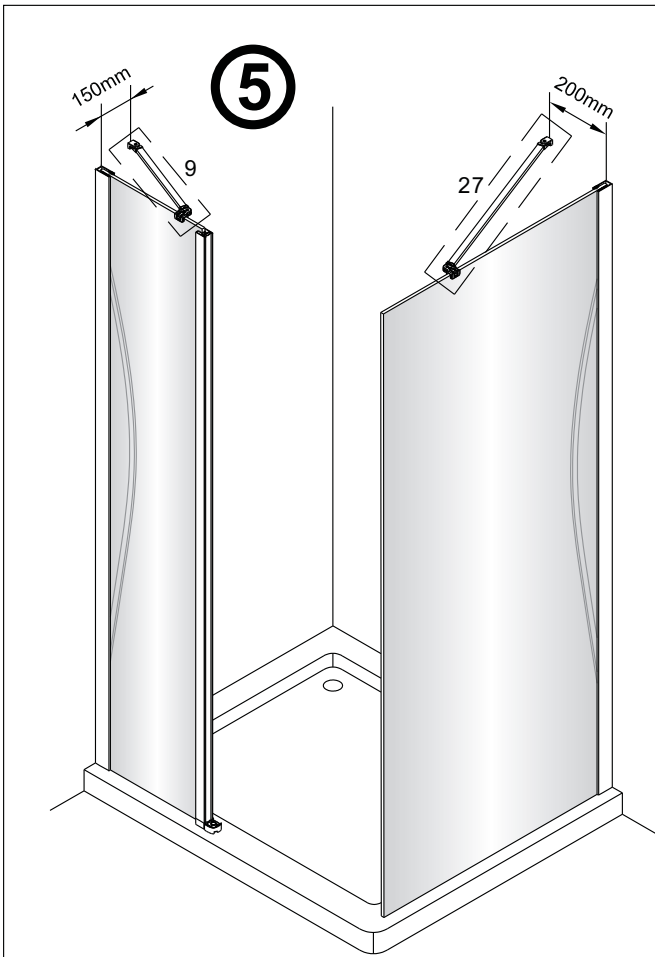

# QXJ90X / QXJ10X / QXJ12X + QXR80X / QXR90X / QXR10X Instruction Manual

**CAUTION!** Tempered glass, handle with care!  
No collision to the four corners in case of crazing.

1  1X	2  3X ST4X40	3  4X	4  1X	5  1X	6  1X	2  3X ST4X40	3  4X	4  1X
7  1X	8  1X ST4X40	9  1X	10  1X	11  1X	12  1X	6  1X	7  1X	8  1X ST4X40
13  1X L=1914	14  1X	15  1X	16  1X	17  1X	18  1X	26  4X	27  1X	28  1X L=1922
19  2X ST4X25	20  1X	21  1X	22  1X	23  1X	24  1X	29  1X L=1922	30  1X	31  1X
25  1X	26  4X	<p>Ø6.0mm</p>						32  1X

LH

RH

①

This side with easy clean treatment, please put this side to inside of shower enclosure.

	A(cm)
80	76.2~78.2
90	86.2~88.2
100	96.2~98.2

	B(cm)
90	86.2~88.2
100	96.2~98.2
120	116.2~118.2

This side with easy clean treatment, please put this side to inside of shower enclosure.