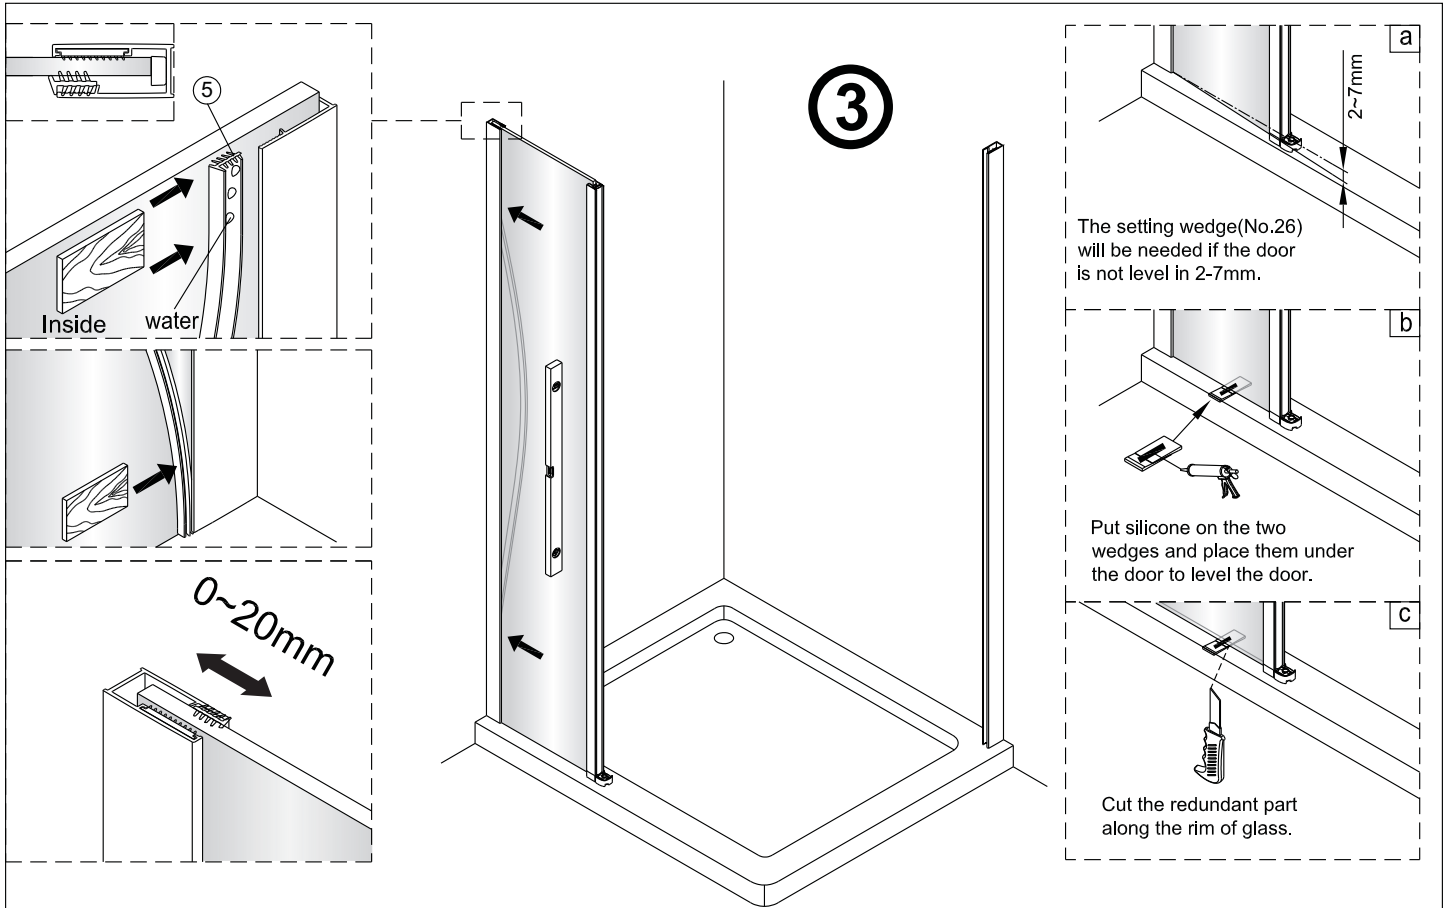

# QXJ90X / QXJ10X / QXJ12X + QXR80X / QXR90X / QXR10X Instruction Manual

**CAUTION!** Tempered glass, handle with care!  
No collision to the four corners in case of crazing.

1  1X	2  3X ST4X40	3  4X	4  1X	5  1X	6  1X	2  3X ST4X40	3  4X	4  1X
7  1X	8  1X ST4X40	9  1X	10  1X	11  1X	12  1X	6  1X	7  1X	8  1X ST4X40
13  1X L=1914	14  1X	15  1X	16  1X	17  1X	18  1X	26  4X	27  1X	28  1X L=1922
19  2X ST4X25	20  1X	21  1X	22  1X	23  1X	24  1X	29  1X L=1922	30  1X	31  1X
25  1X	26  4X	<p>Ø6.0mm</p>						32  1X

LH

RH

①

This side with easy clean treatment, please put this side to inside of shower enclosure.

	A(cm)
80	76.2~78.2
90	86.2~88.2
100	96.2~98.2

	B(cm)
90	86.2~88.2
100	96.2~98.2
120	116.2~118.2

This side with easy clean treatment, please put this side to inside of shower enclosure.