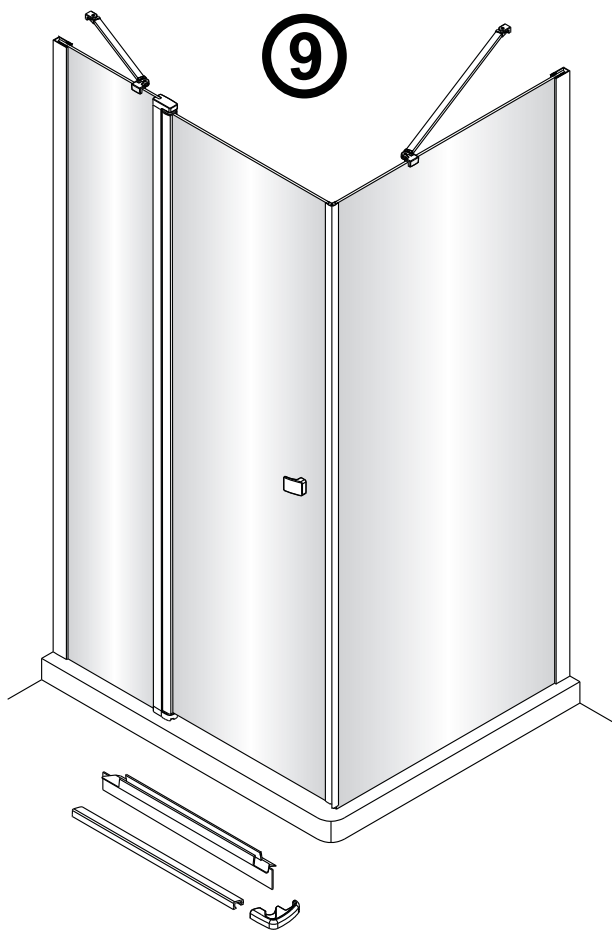

Adjustable curtain could be torn apart as real demand.