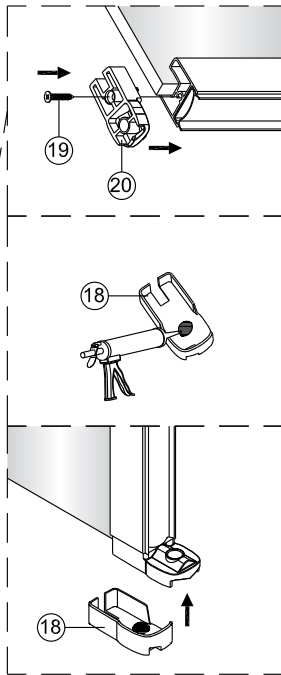

# QXJ90X / QXJ10X / QXJ12X + QXR80X / QXR90X / QXR10X Instruction Manual

**CAUTION!** Tempered glass, handle with care!  
No collision to the four corners in case of crazing.

1  1X	2  3X ST4X40	3  4X	4  1X	5  1X	6  1X	2  3X ST4X40	3  4X	4  1X
7  1X	8  1X ST4X40	9  1X	10  1X	11  1X	12  1X	6  1X	7  1X	8  1X ST4X40
13  1X L=1914	14  1X	15  1X	16  1X	17  1X	18  1X	26  4X	27  1X	28  1X L=1922
19  2X ST4X25	20  1X	21  1X	22  1X	23  1X	24  1X	29  1X L=1922	30  1X	31  1X
25  1X	26  4X	<p>Ø6.0mm</p>						32  1X

LH

RH

①

This side with easy clean treatment, please put this side to inside of shower enclosure.

	A(cm)
80	76.2~78.2
90	86.2~88.2
100	96.2~98.2

	B(cm)
90	86.2~88.2
100	96.2~98.2
120	116.2~118.2

This side with easy clean treatment, please put this side to inside of shower enclosure.