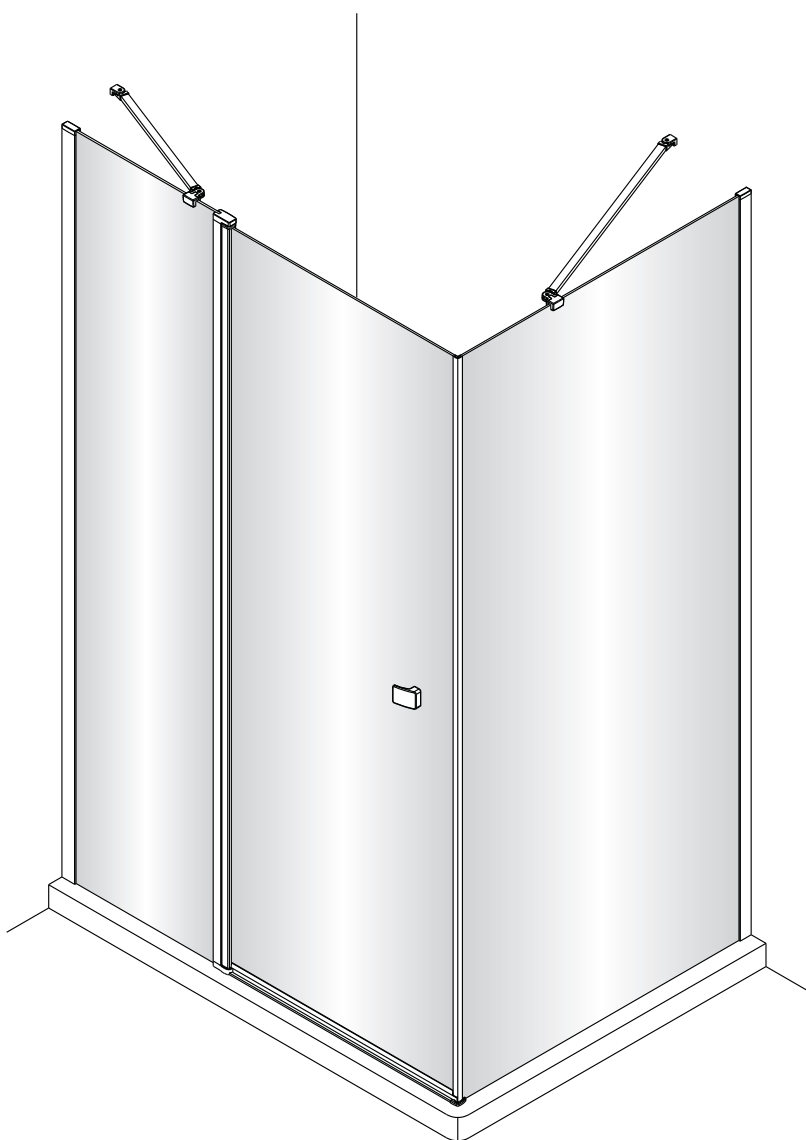

# QXJ90X / QXJ10X / QXJ12X + QXR80X / QXR90X / QXR10X Instruction Manual

**CAUTION!** Tempered glass, handle with care!  
No collision to the four corners in case of crazing.

1  1X	2  3X ST4X40	3  4X	4  1X	5  1X	6  1X	2  3X ST4X40	3  4X	4  1X
7  1X	8  1X ST4X40	9  1X	10  1X	11  1X	12  1X	6  1X	7  1X	8  1X ST4X40
13  1X L=1914	14  1X	15  1X	16  1X	17  1X	18  1X	26  4X	27  1X	28  1X L=1922
19  2X ST4X25	20  1X	21  1X	22  1X	23  1X	24  1X	29  1X L=1922	30  1X	31  1X
25  1X	26  4X	<p>Ø6.0mm</p>						32  1X

LH

RH

①

This side with easy clean treatment, please put this side to inside of shower enclosure.

	A(cm)
80	76.2~78.2
90	86.2~88.2
100	96.2~98.2

	B(cm)
90	86.2~88.2
100	96.2~98.2
120	116.2~118.2

This side with easy clean treatment, please put this side to inside of shower enclosure.