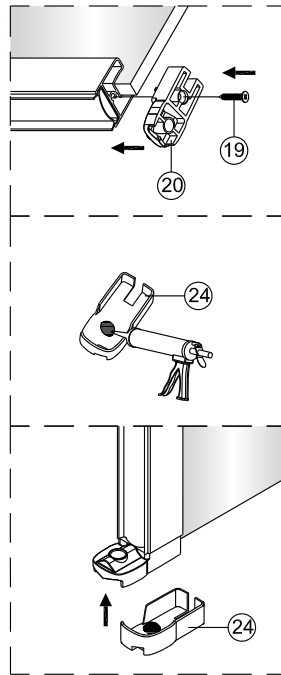

# QXJ90X / QXJ10X / QXJ12X + QXR80X / QXR90X / QXR10X Instruction Manual

**CAUTION!** Tempered glass, handle with care!  
No collision to the four corners in case of crazing.

1  1X	2  3X ST4X40	3  4X	4  1X	5  1X	6  1X	2  3X ST4X40	3  4X	4  1X
7  1X	8  1X ST4X40	9  1X	10  1X	11  1X	12  1X	6  1X	7  1X	8  1X ST4X40
13  1X L=1914	14  1X	15  1X	16  1X	17  1X	18  1X	26  4X	27  1X	28  1X L=1922
19  2X ST4X25	20  1X	21  1X	22  1X	23  1X	24  1X	29  1X L=1922	30  1X	31  1X
25  1X	26  4X	<p>Ø6.0mm</p>						32  1X

LH

RH

①

This side with easy clean treatment, please put this side to inside of shower enclosure.

	A(cm)
80	76.2~78.2
90	86.2~88.2
100	96.2~98.2

	B(cm)
90	86.2~88.2
100	96.2~98.2
120	116.2~118.2

This side with easy clean treatment, please put this side to inside of shower enclosure.