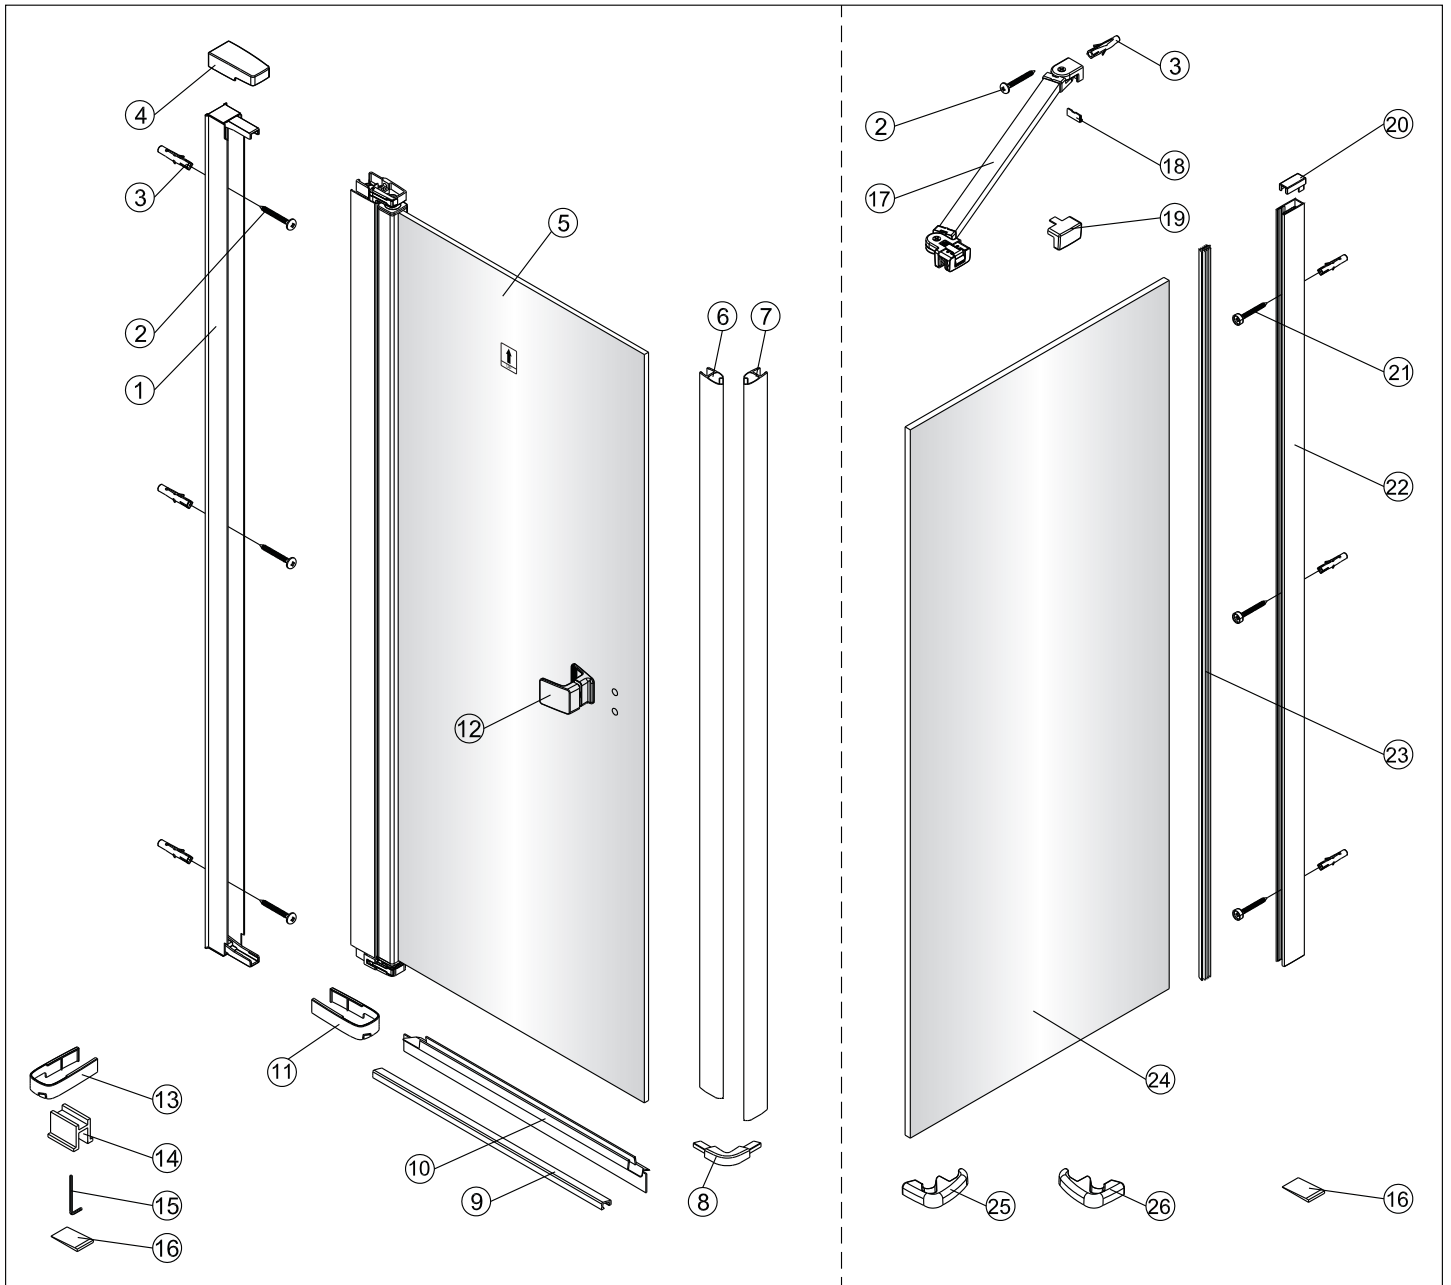

QXP80X / QXP90X / QXP10X + QXR80X / QXR90X / QXR10X Instruction Manual

CAUTION! Tempered glass, handle with care!
No collision to the four corners in case of crazing.

1  1X	2  3X ST4X40	3  3X	4  1X	5  1X	6  1X L=1914	7  1X	8  1X	9  1X	10  1X	11  1X	12  1X	13  1X	14  1X	15  1X 3mm	16  4X	17  1X	18  1X	19  1X	20  1X	21  3X ST4X40	22  1X	23  1X	24  1X	25  1X	26  1X
																									

	A(cm)
80	77~79
90	87~89
100	97~99

	B(cm)
80	76.2~78.2
90	86.2~88.2
100	96.2~98.2

The bottom part of wall profile should be tightly stick to the tray.

②

This side with easy clean treatment, please put this side to inside of shower enclosure.