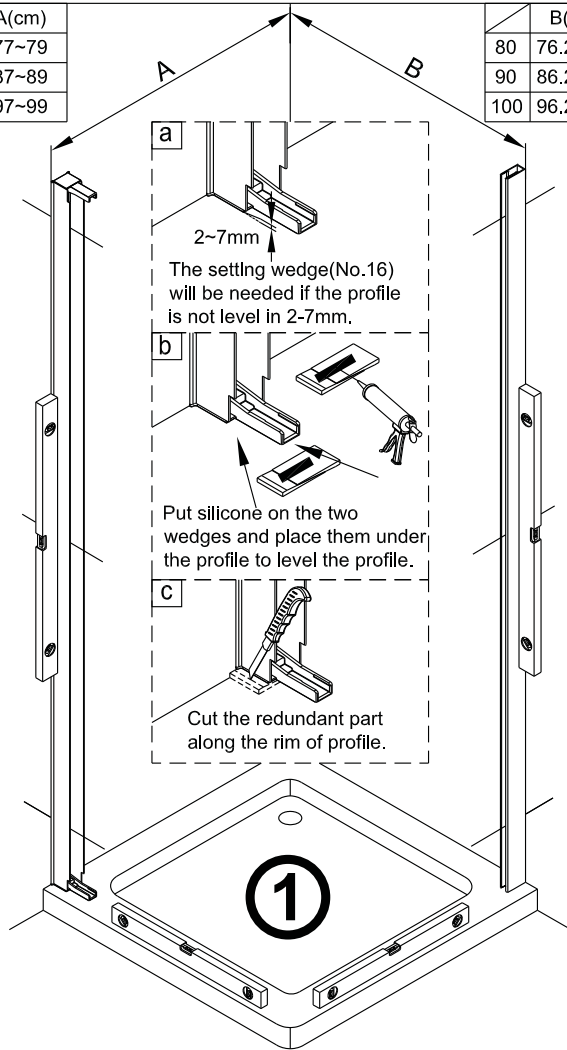

QXP80X / QXP90X / QXP10X + QXR80X / QXR90X / QXR10X Instruction Manual

CAUTION! Tempered glass, handle with care!
No collision to the four corners in case of crazing.

1  1X	2  3X ST4X40	3  3X	4  1X	5  1X	6  1X L=1914	7  1X	8  1X	9  1X	10  1X	11  1X	12  1X	13  1X	14  1X	15  1X 3mm	16  4X	17  1X	18  1X	19  1X	20  1X	21  3X ST4X40	22  1X	23  1X	24  1X	25  1X	26  1X
																									

	A(cm)
80	77~79
90	87~89
100	97~99

	B(cm)
80	76.2~78.2
90	86.2~88.2
100	96.2~98.2

The bottom part of wall profile should be tightly stick to the tray.

②

This side with easy clean treatment, please put this side to inside of shower enclosure.