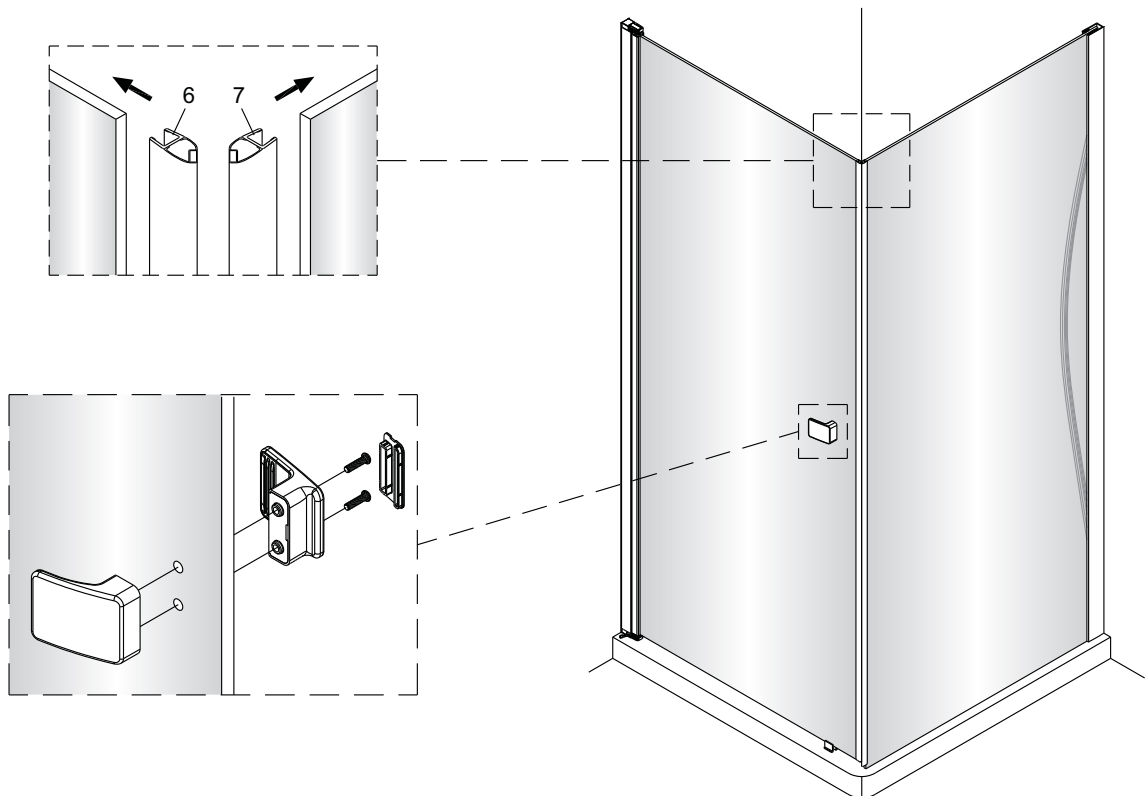

This side with easy clean treatment, please put this side to inside of shower enclosure.

3

4