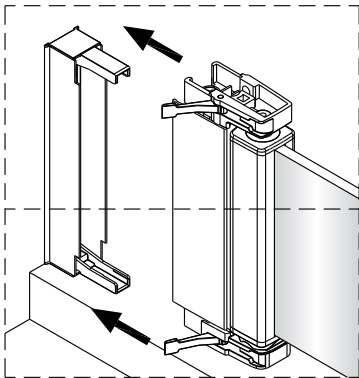

QXP80X / QXP90X / QXP10X + QXR80X / QXR90X / QXR10X Instruction Manual

CAUTION! Tempered glass, handle with care!
No collision to the four corners in case of crazing.

1  1X	2  3X ST4X40	3  3X	4  1X	5  1X	6  1X L=1914	7  1X	8  1X	9  1X	10  1X	11  1X	12  1X	13  1X	14  1X	15  1X 3mm	16  4X	17  1X	18  1X	19  1X	20  1X	21  3X ST4X40	22  1X	23  1X	24  1X	25  1X	26  1X
																									

	A(cm)
80	77~79
90	87~89
100	97~99

	B(cm)
80	76.2~78.2
90	86.2~88.2
100	96.2~98.2

The bottom part of wall profile should be tightly stick to the tray.

②

This side with easy clean treatment, please put this side to inside of shower enclosure.