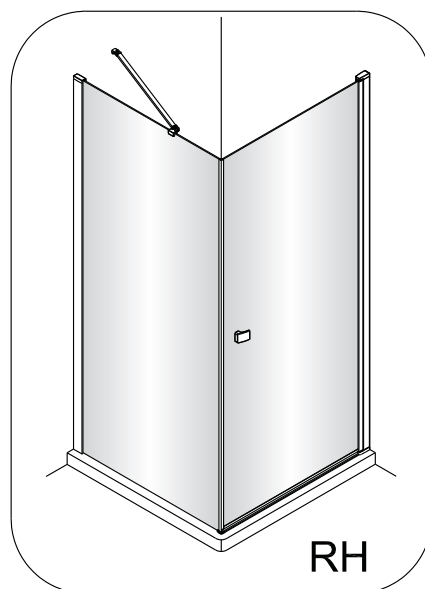

QXP80X / QXP90X / QXP10X + QXR80X / QXR90X / QXR10X Instruction Manual

CAUTION! Tempered glass, handle with care!
No collision to the four corners in case of crazing.

1  1X	2  3X ST4X40	3  3X	4  1X	5  1X	6  1X L=1914	7  1X	8  1X	9  1X	10  1X	11  1X	12  1X	13  1X	14  1X	15  1X 3mm	16  4X	17  1X	18  1X	19  1X	20  1X	21  3X ST4X40	22  1X	23  1X	24  1X	25  1X	26  1X
																									

	A(cm)
80	77~79
90	87~89
100	97~99

	B(cm)
80	76.2~78.2
90	86.2~88.2
100	96.2~98.2

The bottom part of wall profile should be tightly stick to the tray.

②

This side with easy clean treatment, please put this side to inside of shower enclosure.