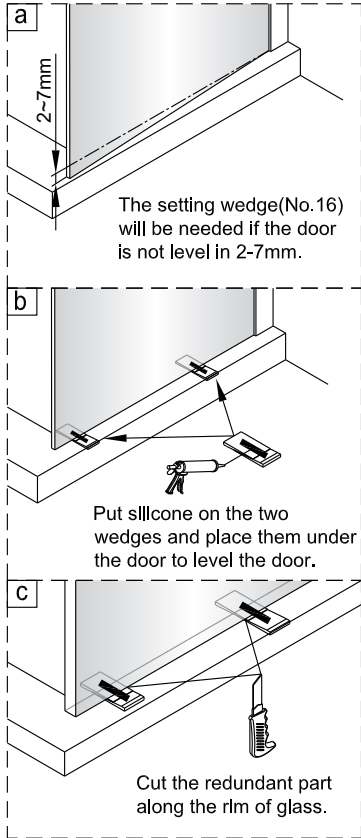

QXP80X / QXP90X / QXP10X + QXR80X / QXR90X / QXR10X Instruction Manual

CAUTION! Tempered glass, handle with care!
No collision to the four corners in case of crazing.

1  1X	2  3X ST4X40	3  3X	4  1X	5  1X	6  1X L=1914	7  1X	8  1X	9  1X	10  1X	11  1X	12  1X	13  1X	14  1X	15  1X 3mm	16  4X	17  1X	18  1X	19  1X	20  1X	21  3X ST4X40	22  1X	23  1X	24  1X	25  1X	26  1X
																									

	A(cm)
80	77~79
90	87~89
100	97~99

	B(cm)
80	76.2~78.2
90	86.2~88.2
100	96.2~98.2

The bottom part of wall profile should be tightly stick to the tray.

②

This side with easy clean treatment, please put this side to inside of shower enclosure.