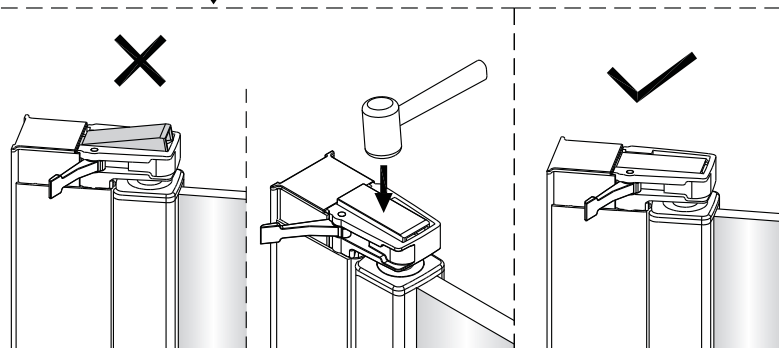

QXP80X / QXP90X / QXP10X + QXR80X / QXR90X / QXR10X Instruction Manual

CAUTION! Tempered glass, handle with care!
No collision to the four corners in case of crazing.

1  1X	2  3X ST4X40	3  3X	4  1X	5  1X	6  1X L=1914	7  1X	8  1X	9  1X	10  1X	11  1X	12  1X	13  1X	14  1X	15  1X 3mm	16  4X	17  1X	18  1X	19  1X	20  1X	21  3X ST4X40	22  1X	23  1X	24  1X	25  1X	26  1X
																									

	A(cm)
80	77~79
90	87~89
100	97~99

	B(cm)
80	76.2~78.2
90	86.2~88.2
100	96.2~98.2

The bottom part of wall profile should be tightly stick to the tray.

②

This side with easy clean treatment, please put this side to inside of shower enclosure.