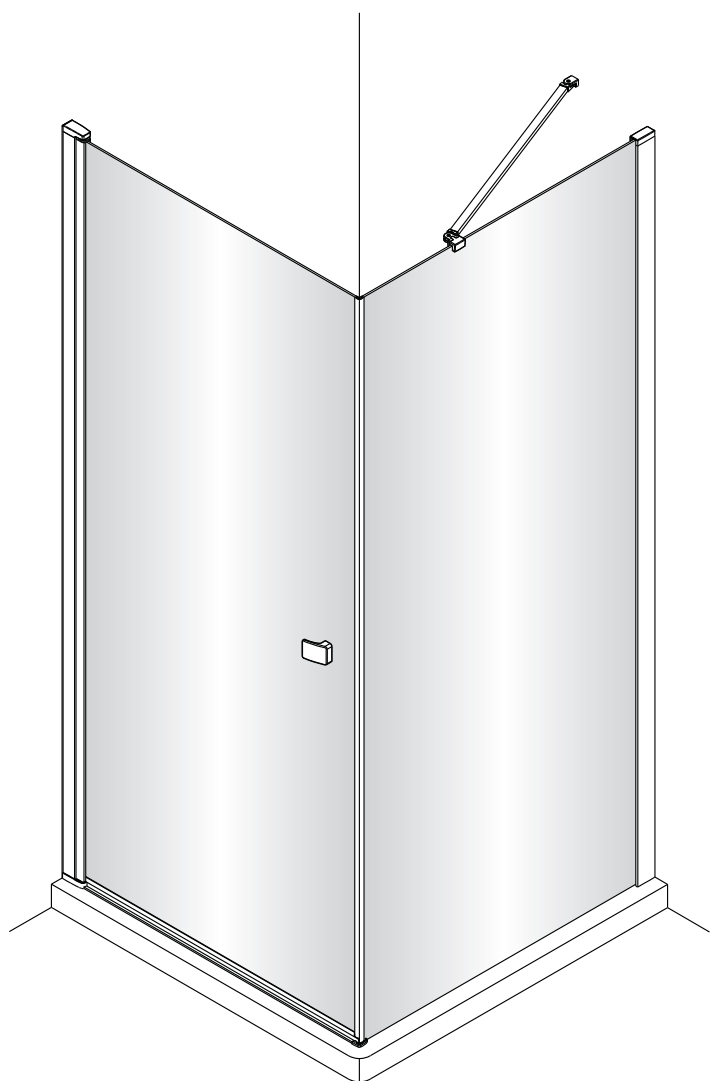

QXP80X / QXP90X / QXP10X + QXR80X / QXR90X / QXR10X Instruction Manual

CAUTION! Tempered glass, handle with care!
No collision to the four corners in case of crazing.

1  1X	2  3X ST4X40	3  3X	4  1X	5  1X	6  1X L=1914	7  1X	8  1X	9  1X	10  1X	11  1X	12  1X	13  1X	14  1X	15  1X 3mm	16  4X	17  1X	18  1X	19  1X	20  1X	21  3X ST4X40	22  1X	23  1X	24  1X	25  1X	26  1X
																									

	A(cm)
80	77~79
90	87~89
100	97~99

	B(cm)
80	76.2~78.2
90	86.2~88.2
100	96.2~98.2

The bottom part of wall profile should be tightly stick to the tray.

②

This side with easy clean treatment, please put this side to inside of shower enclosure.