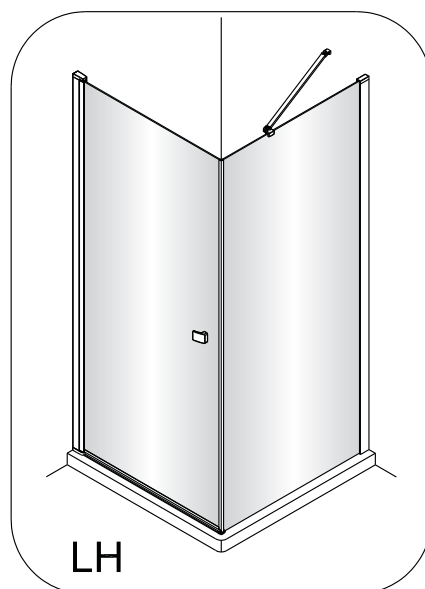

QXP80X / QXP90X / QXP10X + QXR80X / QXR90X / QXR10X Instruction Manual

CAUTION! Tempered glass, handle with care!
No collision to the four corners in case of crazing.

1  1X	2  3X ST4X40	3  3X	4  1X	5  1X	6  1X L=1914	7  1X	8  1X	9  1X	10  1X	11  1X	12  1X	13  1X	14  1X	15  1X 3mm	16  4X	17  1X	18  1X	19  1X	20  1X	21  3X ST4X40	22  1X	23  1X	24  1X	25  1X	26  1X
																									

	A(cm)
80	77~79
90	87~89
100	97~99

	B(cm)
80	76.2~78.2
90	86.2~88.2
100	96.2~98.2

The bottom part of wall profile should be tightly stick to the tray.

②

This side with easy clean treatment, please put this side to inside of shower enclosure.