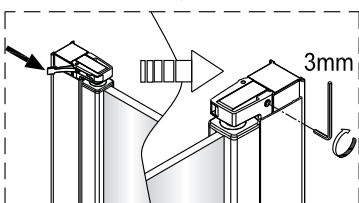

QXP80X / QXP90X / QXP10X + QXR80X / QXR90X / QXR10X Instruction Manual

CAUTION! Tempered glass, handle with care!
No collision to the four corners in case of crazing.

1  1X	2  3X ST4X40	3  3X	4  1X	5  1X	6  1X L=1914	7  1X	8  1X	9  1X	10  1X	11  1X	12  1X	13  1X	14  1X	15  1X 3mm	16  4X	17  1X	18  1X	19  1X	20  1X	21  3X ST4X40	22  1X	23  1X	24  1X	25  1X	26  1X
																									

	A(cm)
80	77~79
90	87~89
100	97~99

	B(cm)
80	76.2~78.2
90	86.2~88.2
100	96.2~98.2

The bottom part of wall profile should be tightly stick to the tray.

②

This side with easy clean treatment, please put this side to inside of shower enclosure.