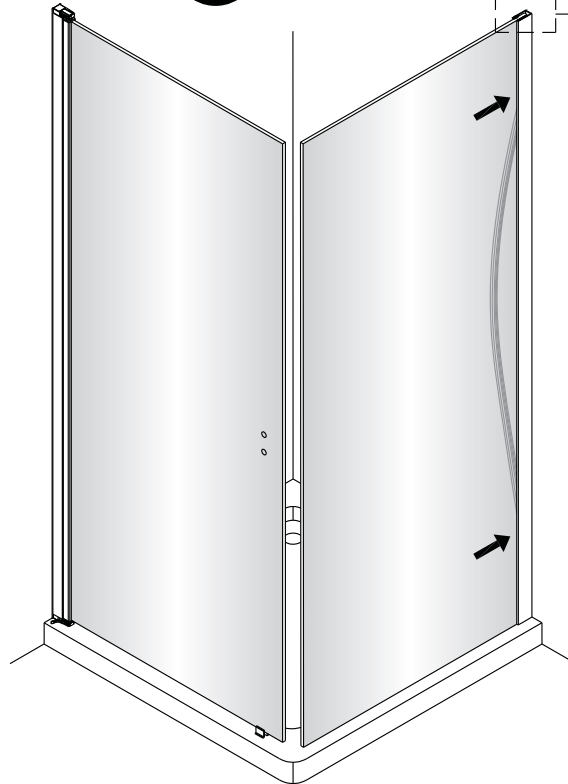

This side with easy clean treatment, please put this side to inside of shower enclosure.

3

4