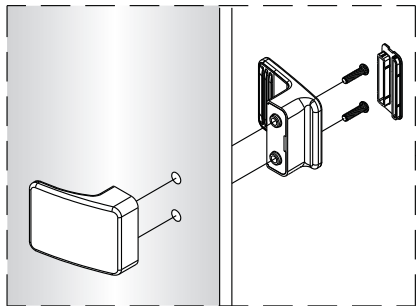

This side with easy clean treatment, please put this side to inside of shower enclosure.

3

4