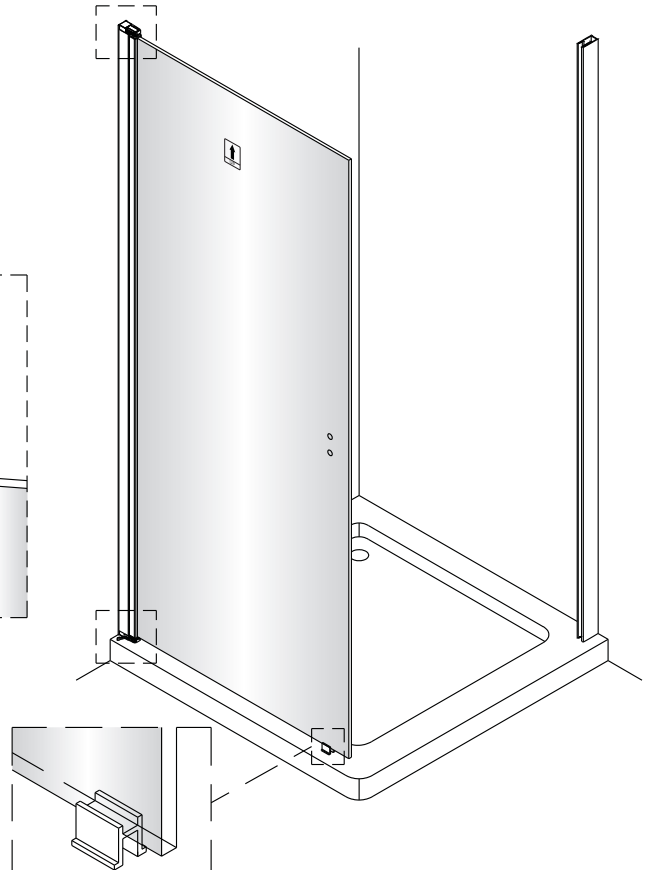

QXP80X / QXP90X / QXP10X + QXR80X / QXR90X / QXR10X Instruction Manual

CAUTION! Tempered glass, handle with care!
No collision to the four corners in case of crazing.

1  1X	2  3X ST4X40	3  3X	4  1X	5  1X	6  1X L=1914	7  1X	8  1X	9  1X	10  1X	11  1X	12  1X	13  1X	14  1X	15  1X 3mm	16  4X	17  1X	18  1X	19  1X	20  1X	21  3X ST4X40	22  1X	23  1X	24  1X	25  1X	26  1X
																									

	A(cm)
80	77~79
90	87~89
100	97~99

	B(cm)
80	76.2~78.2
90	86.2~88.2
100	96.2~98.2

The bottom part of wall profile should be tightly stick to the tray.

②

This side with easy clean treatment, please put this side to inside of shower enclosure.