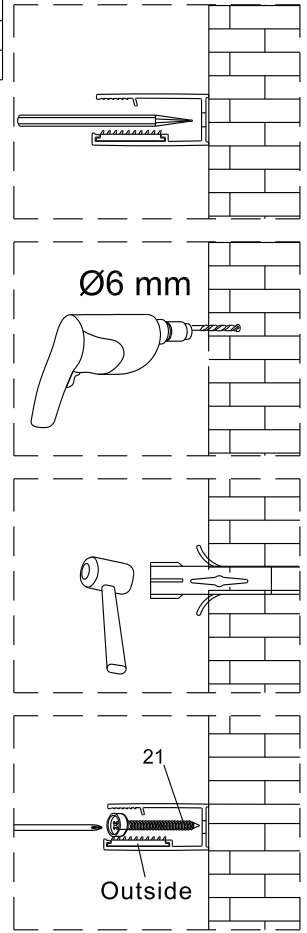

QXP80X / QXP90X / QXP10X + QXR80X / QXR90X / QXR10X Instruction Manual

CAUTION! Tempered glass, handle with care!
No collision to the four corners in case of crazing.

1  1X	2  3X ST4X40	3  3X	4  1X	5  1X	6  1X L=1914	7  1X	8  1X	9  1X	10  1X	11  1X	12  1X	13  1X	14  1X	15  1X 3mm	16  4X	17  1X	18  1X	19  1X	20  1X	21  3X ST4X40	22  1X	23  1X	24  1X	25  1X	26  1X
																									

	A(cm)
80	77~79
90	87~89
100	97~99

	B(cm)
80	76.2~78.2
90	86.2~88.2
100	96.2~98.2

The bottom part of wall profile should be tightly stick to the tray.

②

This side with easy clean treatment, please put this side to inside of shower enclosure.

3

4

7

8

9