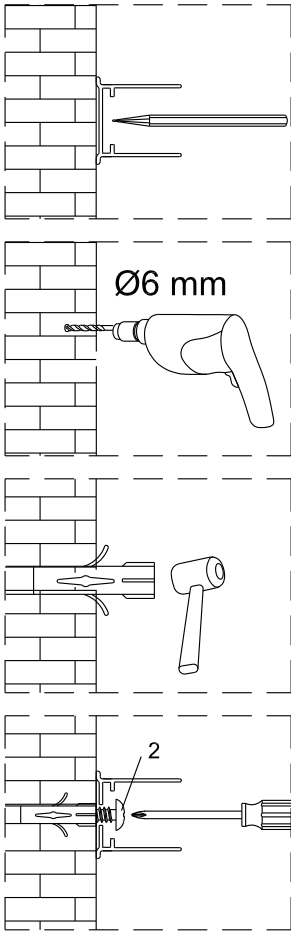

QXP80X / QXP90X / QXP10X + QXR80X / QXR90X / QXR10X Instruction Manual

CAUTION! Tempered glass, handle with care!
No collision to the four corners in case of crazing.

1  1X	2  3X ST4X40	3  3X	4  1X	5  1X	6  1X L=1914	7  1X	8  1X	9  1X	10  1X	11  1X	12  1X	13  1X	14  1X	15  1X 3mm	16  4X	17  1X	18  1X	19  1X	20  1X	21  3X ST4X40	22  1X	23  1X	24  1X	25  1X	26  1X
																									

	A(cm)
80	77~79
90	87~89
100	97~99

	B(cm)
80	76.2~78.2
90	86.2~88.2
100	96.2~98.2

The bottom part of wall profile should be tightly stick to the tray.

②

This side with easy clean treatment, please put this side to inside of shower enclosure.

3

4

7

8

9