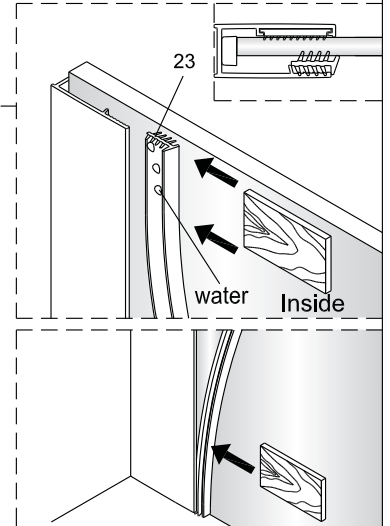

This side with easy clean treatment, please put this side to inside of shower enclosure.

3

4