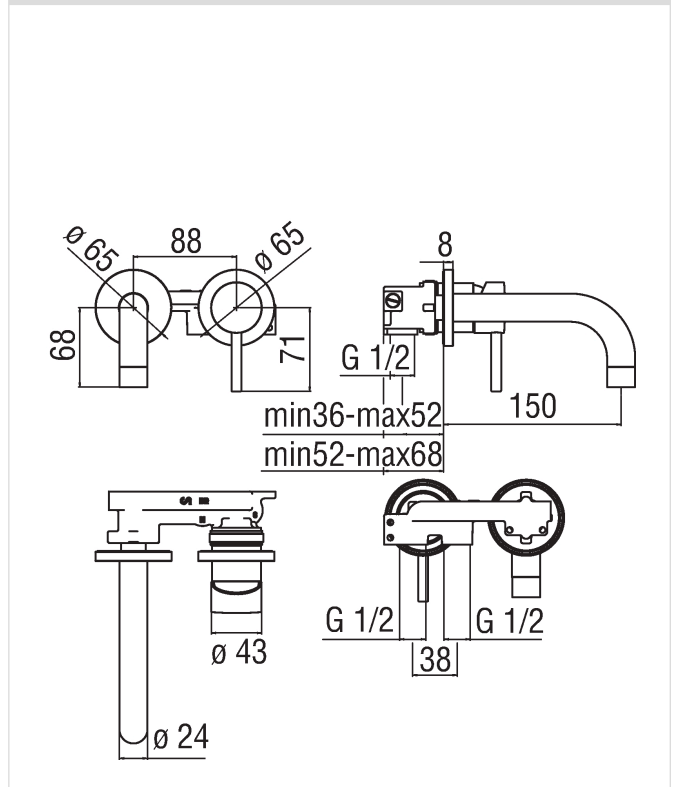

Image

Technical drawing

Specifications

Washbasin
Wall mounted single control
Chrome Finish
150 mm spout

Cartridge \varnothing 35 mm
Dynamic flow limiter (-50%)
The temperature limiter
Aerator Neoperl® cascade M 22 x 1
Packaging: 41 x 21 x 7 cm / 0,006027 m³ / 1,87 kg

Flow rate diagram