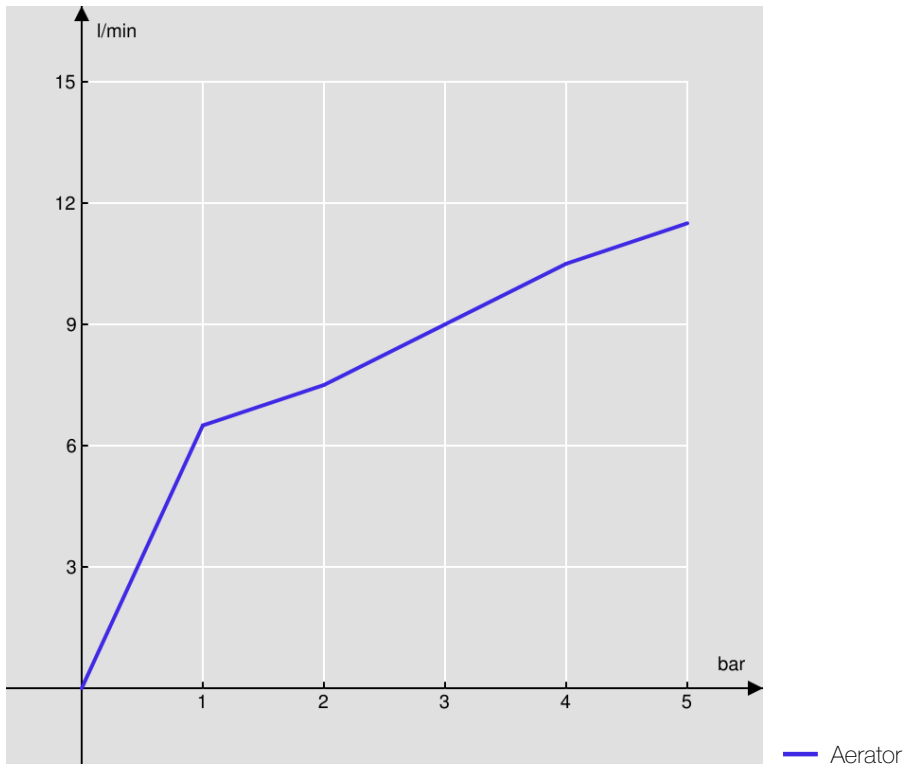

SPECIFICATIONS

Single control  
Chrome finish  
Anti limescale aerator M 16,5 x 1  
Without waste  
3/8" stainless steel flexible pipe

FLOW RATE DIAGRAM: HOT/COLD WATER

FLOW RATE DIAGRAM: MIXED WATER