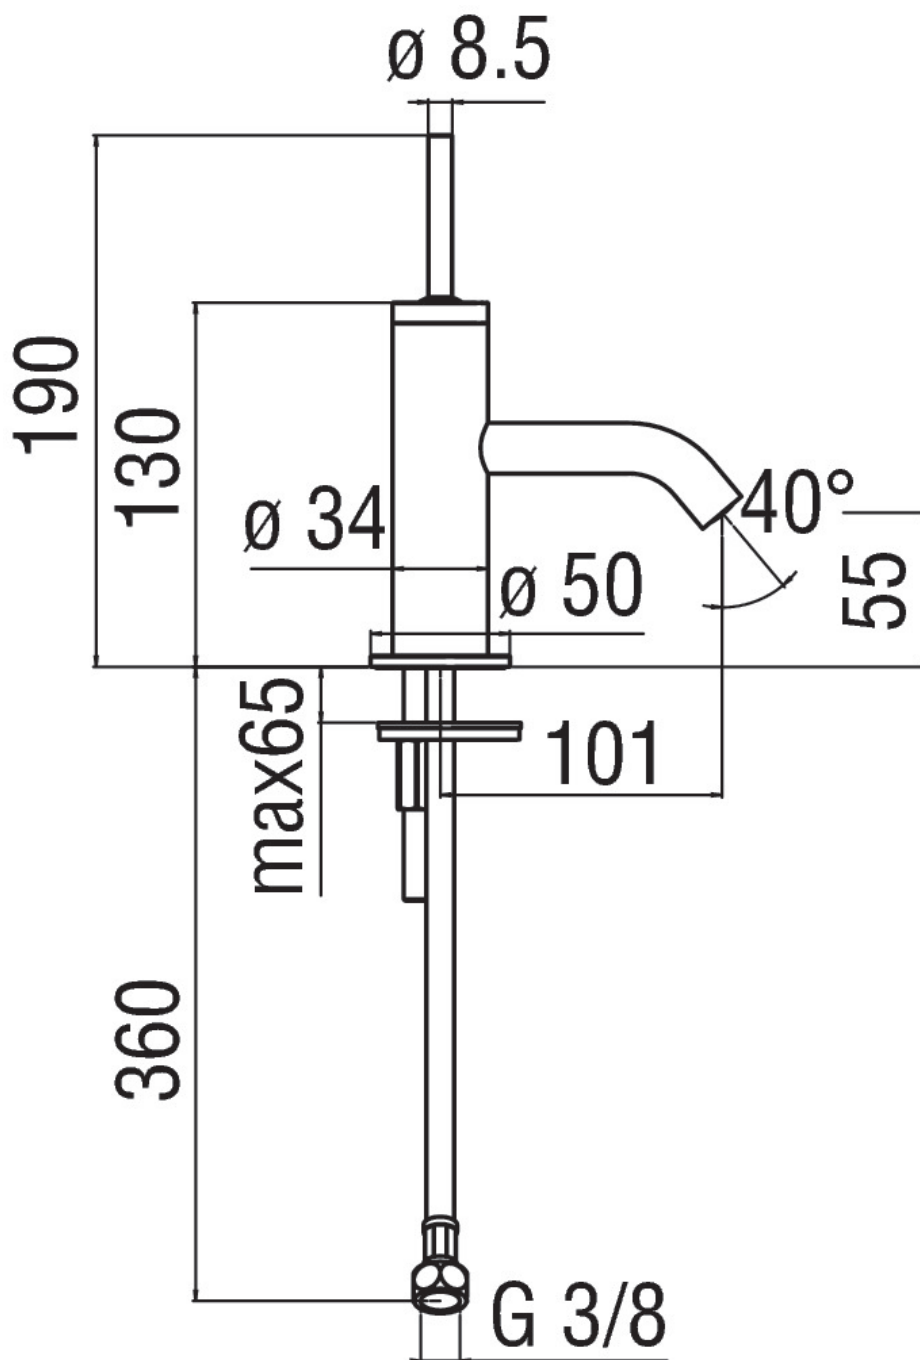

SPECIFICATIONS

Single control  
Chrome finish  
Anti limescale aerator M 16,5 x 1  
Without waste  
3/8" stainless steel flexible pipe

FLOW RATE DIAGRAM: HOT/COLD WATER

FLOW RATE DIAGRAM: MIXED WATER