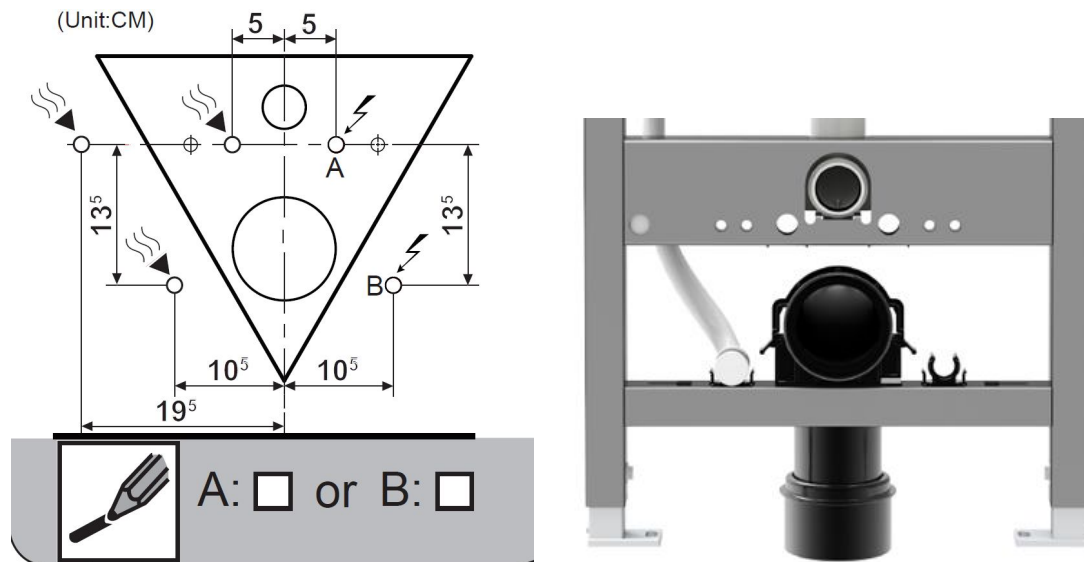

CONCEALED CISTERN

WATER AND POWER CONNECTION INSTRUCTION

INSTRUCTION

INDICATION LABEL ON PROTECTION COVER:

Possible water and power connections for a shower toilet:

NOTICE:

The empty pipe leads to connection point 1 and 2. The water supply for shower toilet can be created through the both point even after installation of concealed cistern.

The power connection can be fixed on point A or B.