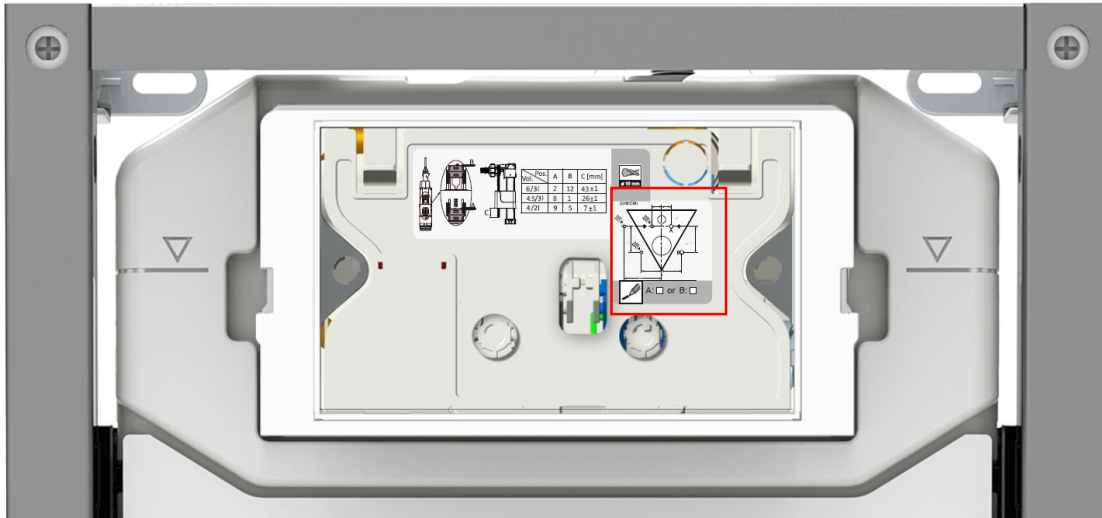

CONCEALED CISTERN

WATER AND POWER CONNECTION INSTRUCTION

INSTRUCTION

INDICATION LABEL ON PROTECTION COVER:

Possible water and power connections for a shower toilet:

NOTICE:

The empty pipe leads to connection point 1 and 2. The water supply for shower toilet can be created through the both point even after installation of concealed cistern.

The power connection can be fixed on point A or B.