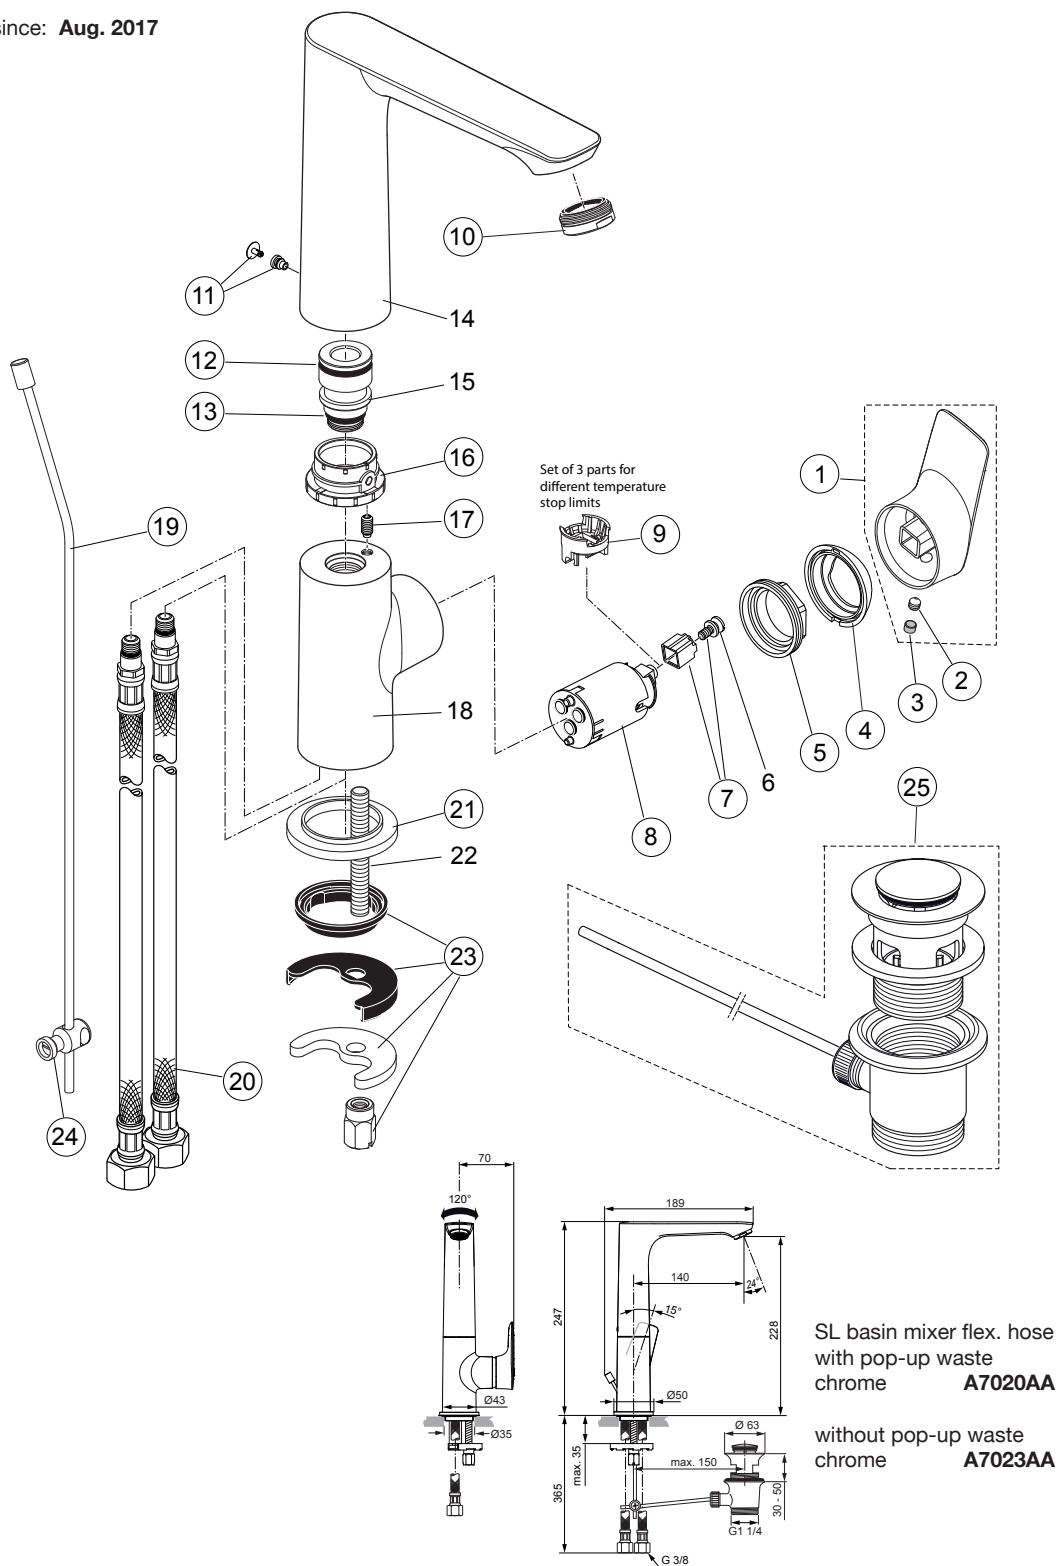

Connect Air A7020.. A7023..

Produced since: **Aug. 2017**

Pos.	Description	Part-Number	Qty.	Pos.	Description	Part-Number	Qty.
1	Lever cpl. with Logo ISI	A 861 232 AA	1 Set	14	Spout		
2	Thread pin M5x6 DIN914	A 860 603 NU	1 pcs	15	Nipple for spout		
3	Handle cap	A 963 751 NU	1 pcs	16	Slide bush	A 861 103 NU	1 pcs
4	Cover cap	A 861 080 AA	1 pcs	17	Thread pin M5x10 Din915	A 861 141 NU	1 pcs
5	Clamping nut M36 x 1	B 961 087 NU	1 pcs	18	Body		
6	Handle screw M4			19	Lift rod cpl. + Pos. 24	A 861 210 AA	1 Set
7	Handle insert + screw	B 961 086 NU	1 Set	20	Flex. hose M8x1-G3/8-420	A 962 370 NU	1 pcs
8	Cartridge Kerox Ø28 + Pos 6	F 960 855 NU	1 Set	21	Escutcheon	B 960 712 AA	1 pcs
9	Hot water limiter - 3 parts	B 961 088 NU	1 Set	22	Bolt M8x92		
10	Aerator M24x1 - 5ltr/min	B 961 383 AA	1 pcs	23	Fixation kit	A 964 520 NU*	1 Set
11	Cap with screw	A 962 149 AA*	1 Set	24	Bracket	A 961 172 NU	1 pcs
12	O-ring Ø 19 x 2,5	A 860 188 NU*	1 Set	25	Pop-up waste complete	A 962 991 AA	1 Set
13	O-ring Ø 13 x 2,5	A 962 728 NU	1 pcs				

*Universal set (not all parts needed)