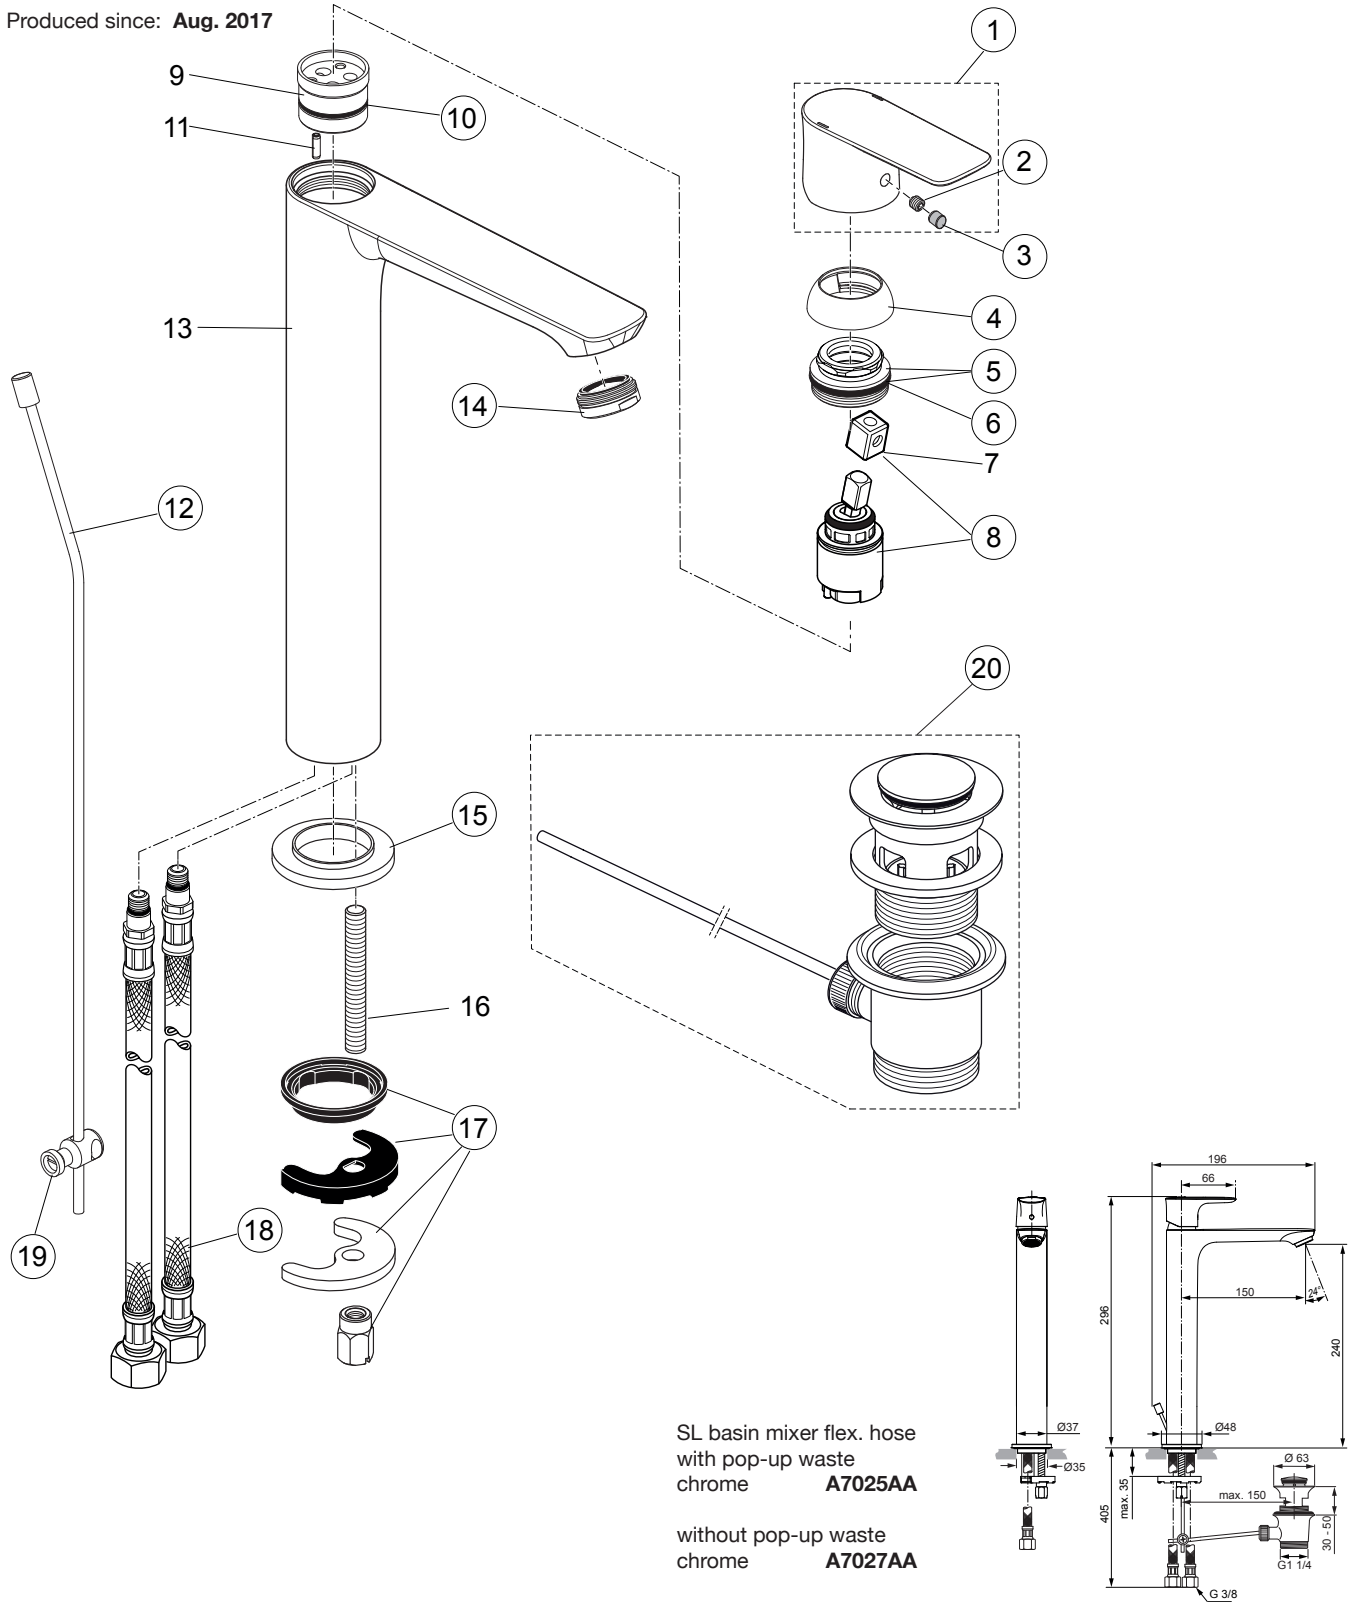

Produced since: **Aug. 2017**

Pos.	Description	Part-Number	Qty.	Pos.	Description	Part-Number	Qty.
1	Lever cpl. w. Logo ISI + pos.7	A 861 222 AA	1 Set	12	Lift rod cpl. + Pos. 19	A 861 210 AA	1 Set
2	Thread pin M5x5 DIN916	A 962 041 NU*	1 Set	13	Body		
3	Handle plug	A 861 223 NU	1 pcs	14	Aerator M24x1 - 5ltr/min	B 961 383 AA	1 pcs
4	Cover cap	A 861 224 AA	1 pcs	15	Escutcheon	A 861 227 AA	1 pcs
5	Thread ring M30x1 + pos.6	A 861 225 NU	1 Set	16	Bolt M8x63		
6	O - Ring Ø 28 x 2	A 963 299 NU	1 pcs	17	Fixation kit	A 964 520 NU*	1 Set
7	Lever adapter			18	Flex. hose M8x1-G3/8-620	B 960 364 NU	1 pcs
8	Cartridge Kerox Ø25 + Pos.7	A 861 226 NU	1 Set	19	Bracket	A 961 172 NU	1 pcs
9	Manifold			20	Pop-up waste complete	B 960 853 AA	1 Set
10	O - Ring Ø 23,52 x 1,78	A 961 855 NU	1 pcs				
11	Clamping pin						

**Universal set (not all parts needed)*

Connect Air