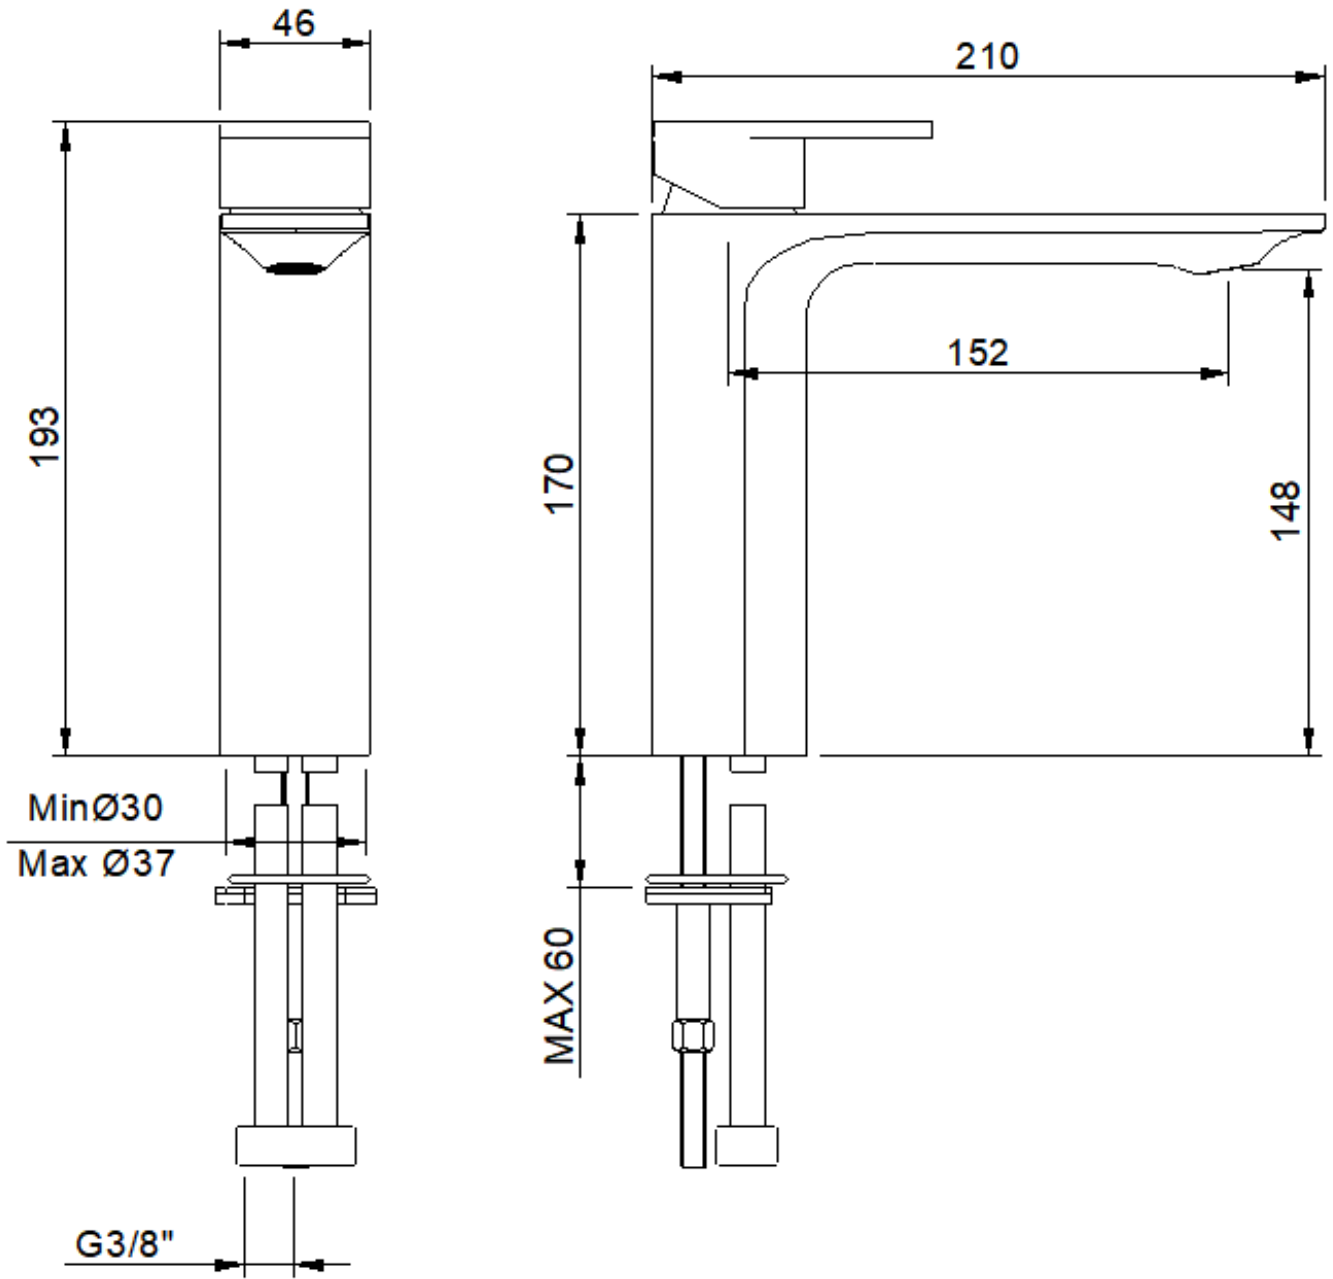

# LINEAR ECO FLOW RATE TEST MIXED