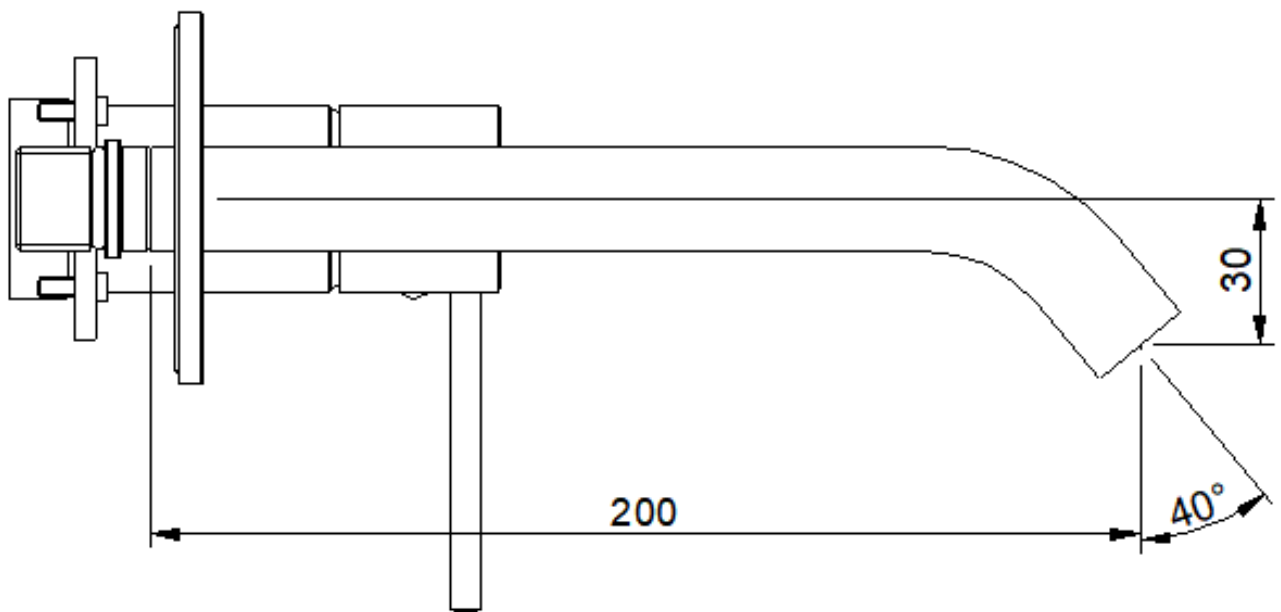

Architect concealed washbasin mixer 200- external parts

"geborsteld rvs" IS		RWGA13C6IS02
"staal 02" 01		RWGA13C60102
"koper 02" 03		RWGA13C60302
"mat goud 02" 04		RWGA13C60402

Certified to
NSF/ANSI 61

LINEAR ECO FLOW RATE TEST MIXED