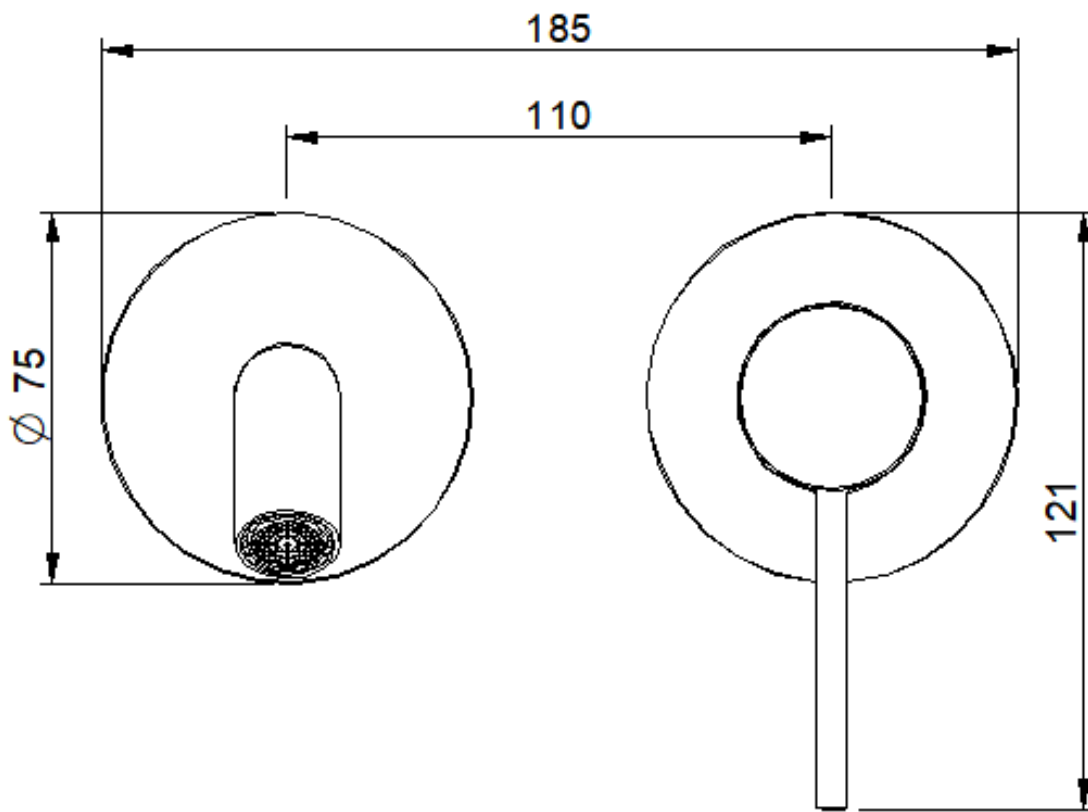

Architect concealed washbasin mixer 200- external parts

"geborsteld rvs" IS		RWGA13C6IS02
"staal 02" 01		RWGA13C60102
"koper 02" 03		RWGA13C60302
"mat goud 02" 04		RWGA13C60402

Certified to
NSF/ANSI 61

LINEAR ECO FLOW RATE TEST MIXED