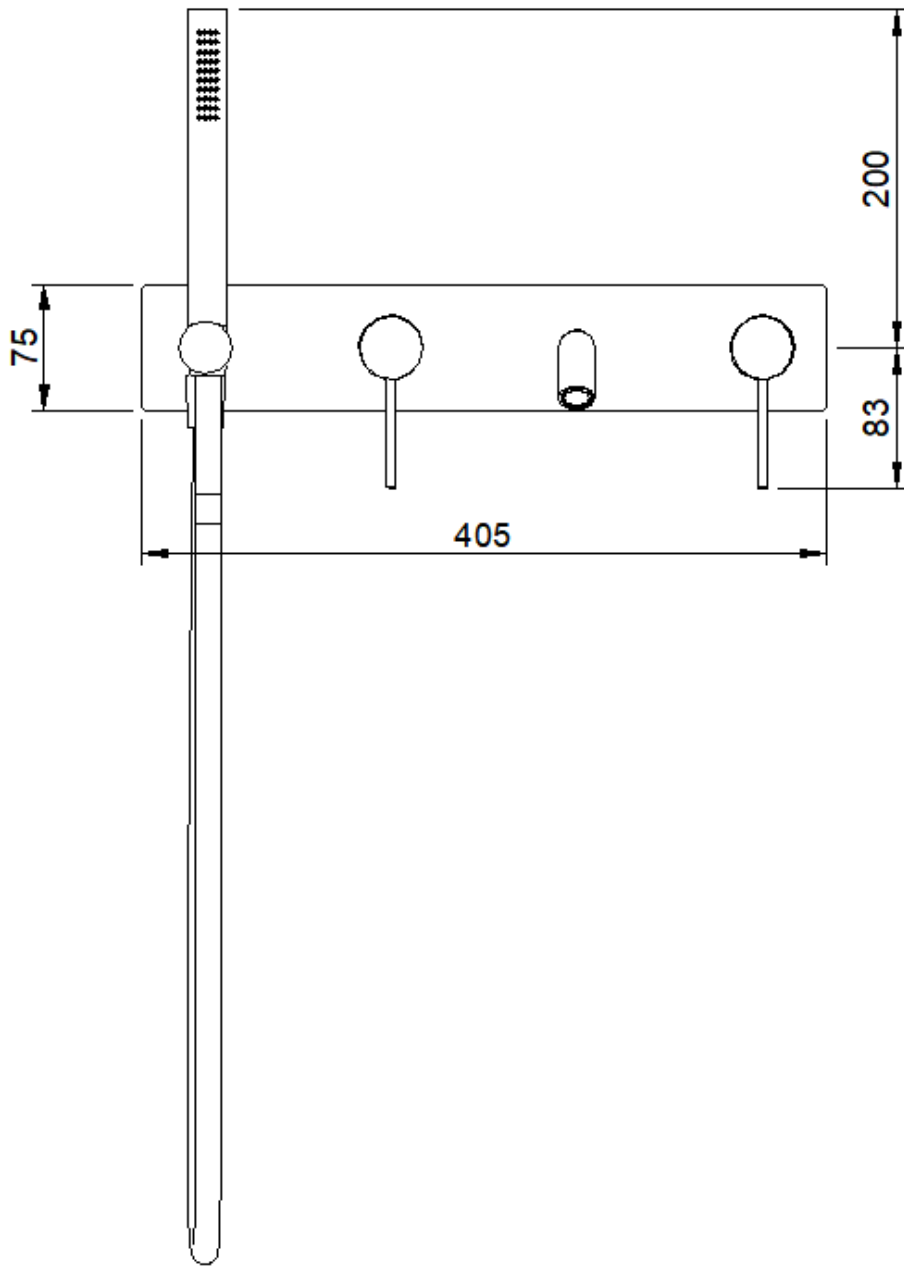

Architect concealed bath/shower mixer - external parts

“geborsteld rvs” IS		RWGA13D7IS03
“staal 02” 01		RWGA13D70103
“koper 02” 03		RWGA13D70303
“mat goud 02” 04		RWGA13D70403

Certified to
NSF/ANSI 61

LINEAR ECO FLOW RATE TEST MIXED