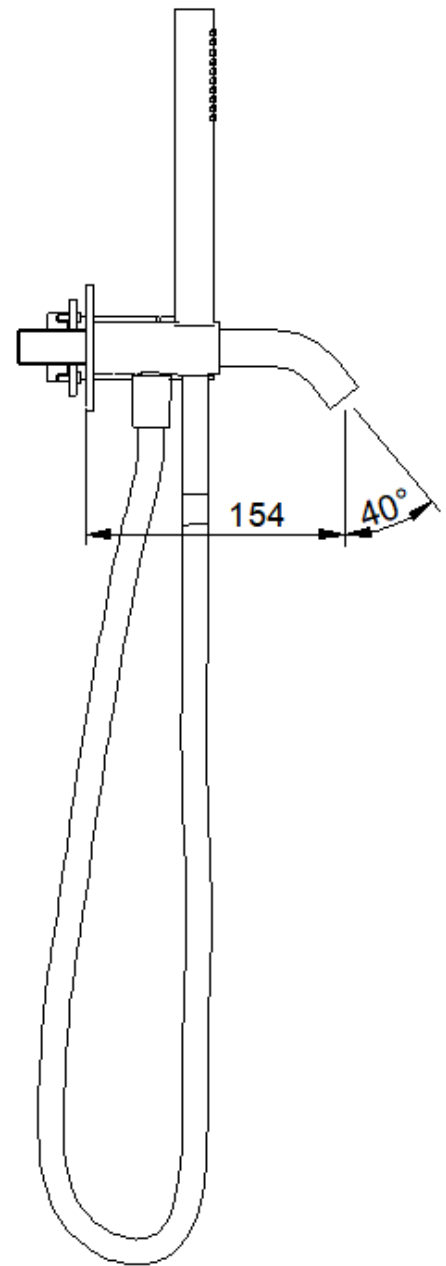

Architect concealed bath/shower mixer - external parts

“geborsteld rvs” IS		RWGA13D7IS03
“staal 02” 01		RWGA13D70103
“koper 02” 03		RWGA13D70303
“mat goud 02” 04		RWGA13D70403

Certified to
NSF/ANSI 61

LINEAR ECO FLOW RATE TEST MIXED