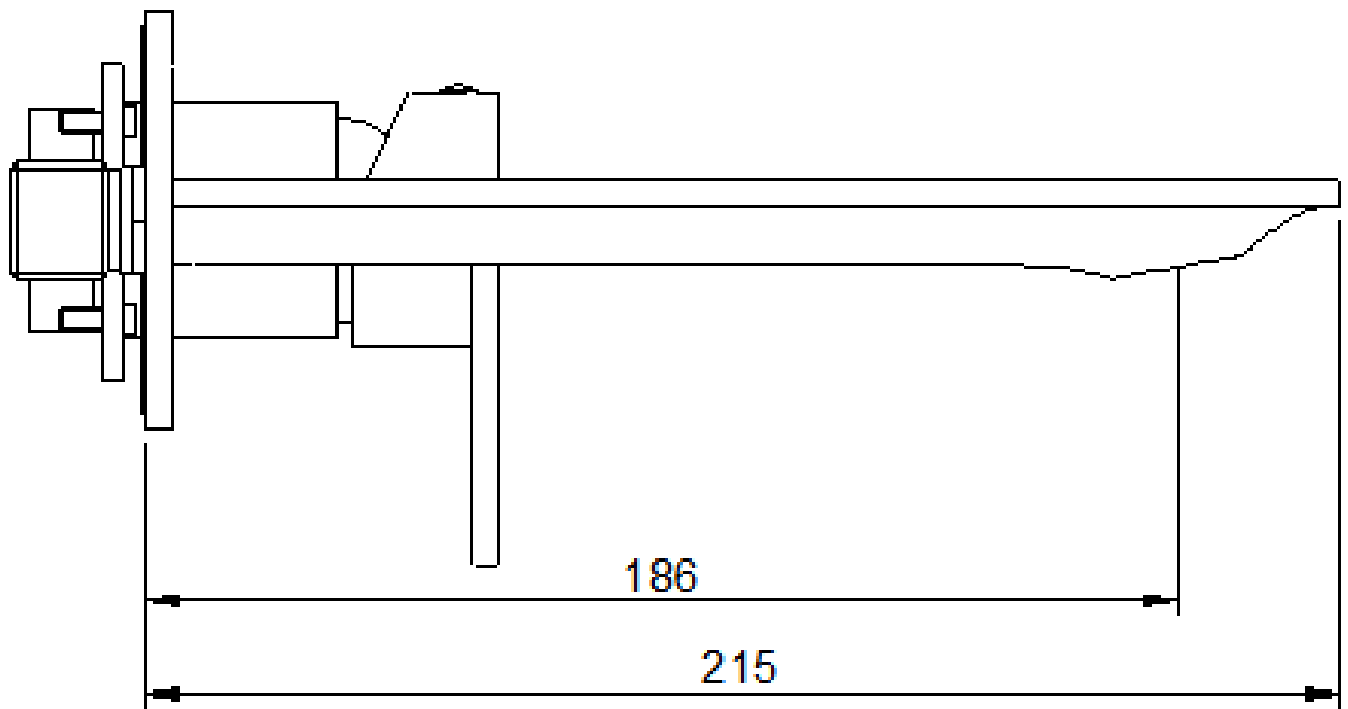

Style concealed washbasin mixer 186 - external parts

"mat wit" BB		RWGA22C5BB01
"chrome" CC		RWGA22C5CC01
"staal 01" CZ		RWGA22C5CZ01
"mat goud 01" DZ		RWGA22C5DZ01
"brushed" NF		RWGA22C5NF01
"charcoal" NN		RWGA22C5NN01
"koper 01" SZ		RWGA22C5SZ01

Certified to
NSF/ANSI 61

LINEAR ECO FLOW RATE TEST MIXED