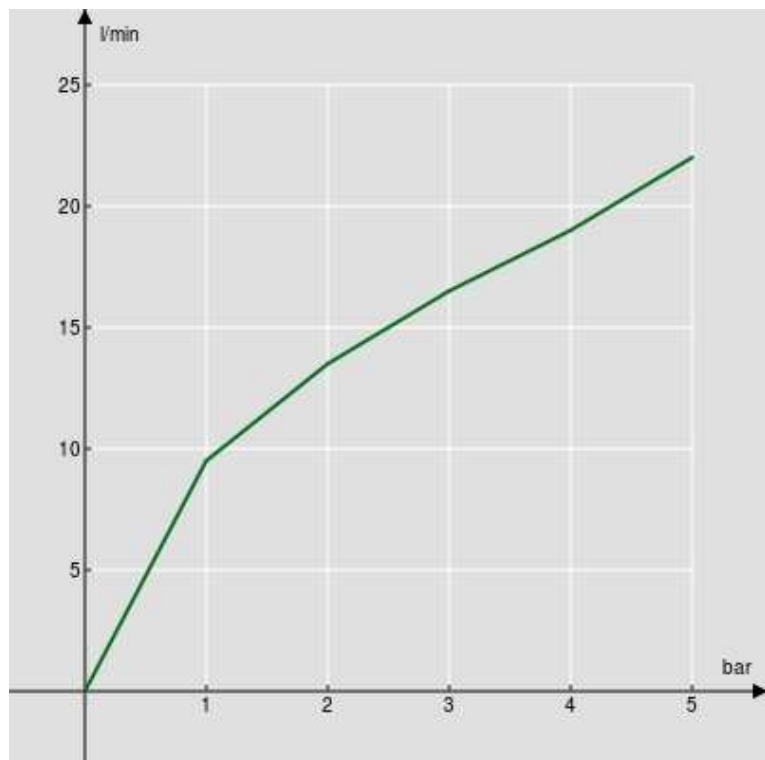

FLOW RATE DIAGRAM: HOT/COLD WATER

— Hand shower