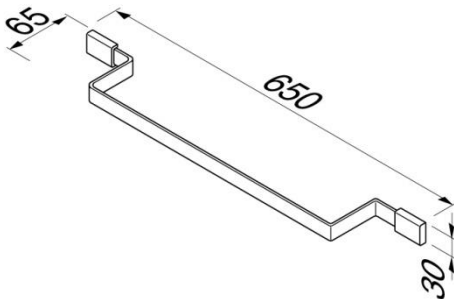

AIM collection

918407-02-65
Towel rail 65 cm

- Material: Brass
- Finish: Chrome plating
- Concealed fixing
- Guarantee 12 years

650x65x30 mm

Also available:

918425-02

918404-02

918407-02-50