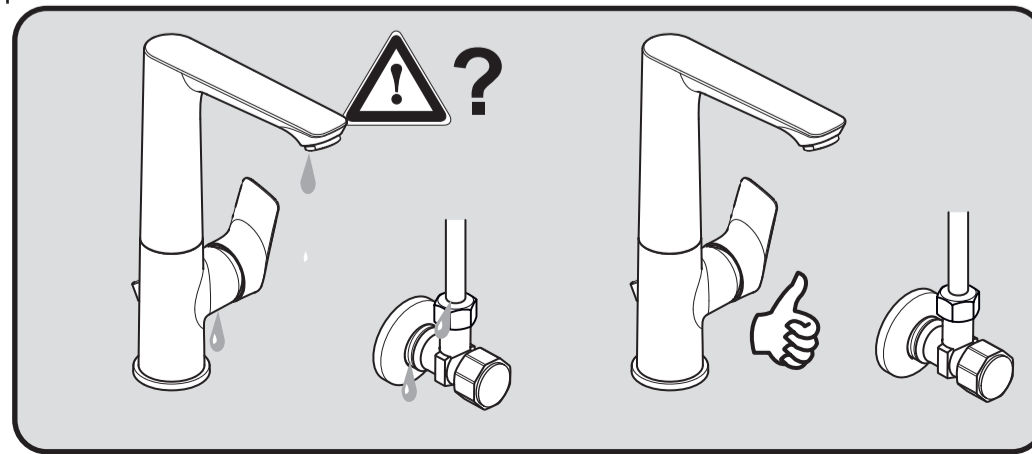

A 7023 ..

A 7020 ..

Ideal Standard International NV
 Corporate Village - Gent Building
 Da Vincilaan 2
 1935 Zaventem
 Belgium

www.idealstandardinternational.com

	P bar				Q (3 bar)
	T °C				l/min 5