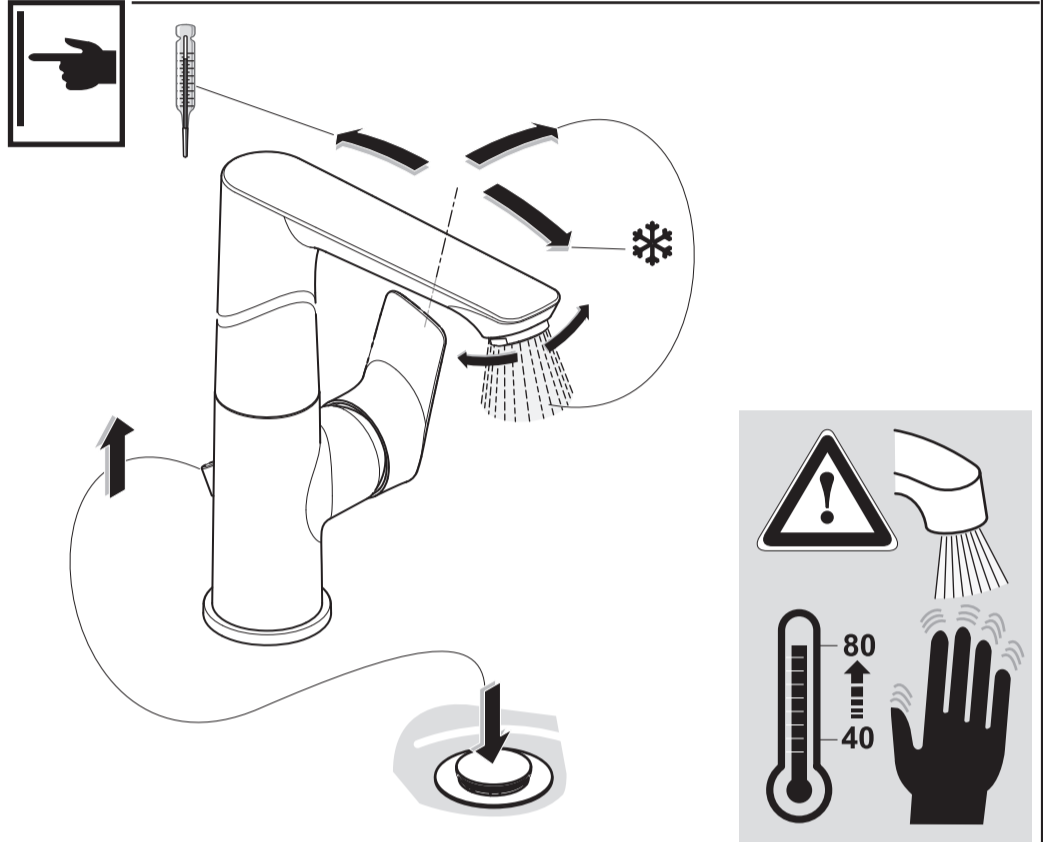

A 7023 ..

A 7020 ..

Ideal Standard International NV
 Corporate Village - Gent Building
 Da Vincilaan 2
 1935 Zaventem
 Belgium

www.idealstandardinternational.com

	P bar				Q (3 bar)
	T °C				l/min 5