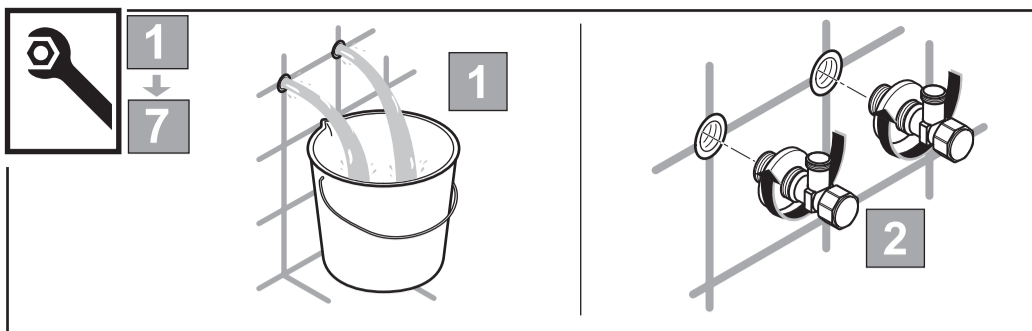

A 7023 ..

A 7020 ..

Ideal Standard International NV
 Corporate Village - Gent Building
 Da Vincilaan 2
 1935 Zaventem
 Belgium

www.idealstandardinternational.com

	P bar				Q (3 bar)
	T °C				l/min 5