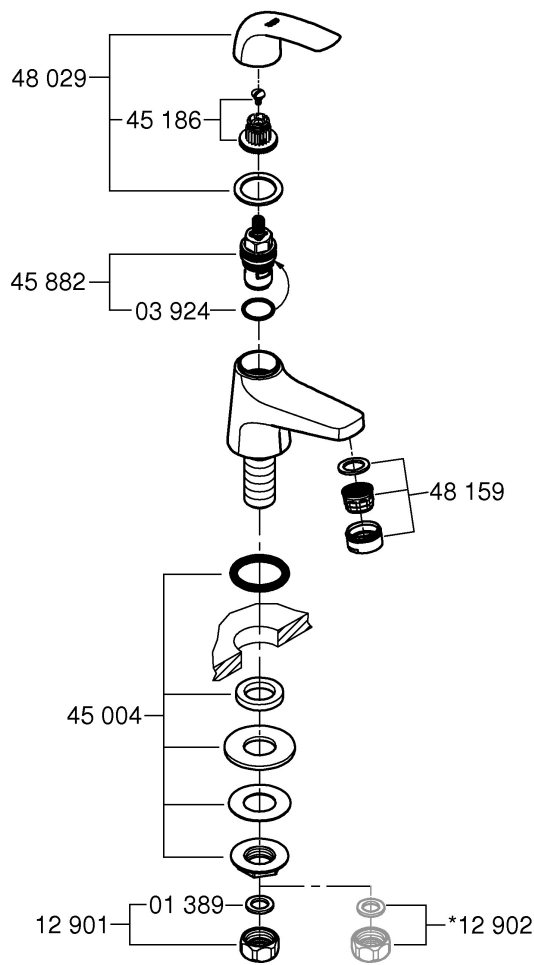

StartCurve

DESIGN + ENGINEERING  
GROHE GERMANY

99.0704.031/ÄM 237973/02.17

www.grohe.com

*Pure Freude an Wasser*

20 576

\*

12 901	
*12 902	