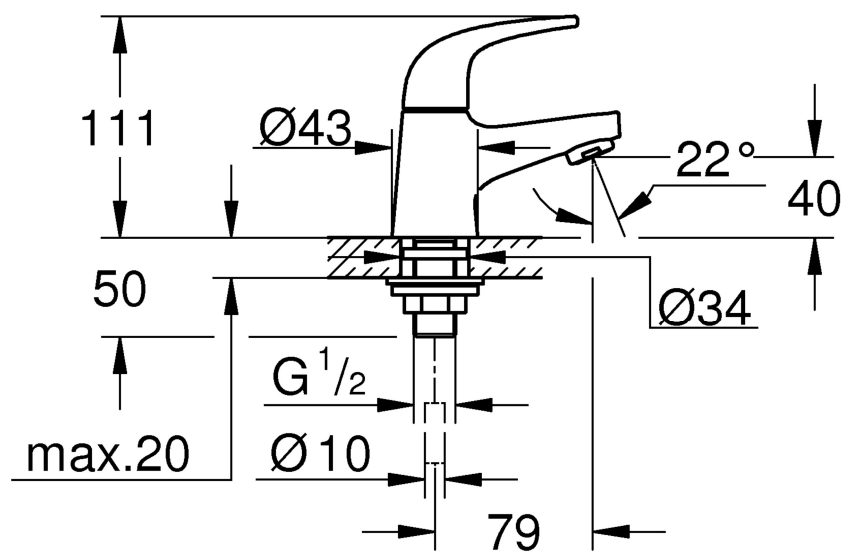

StartCurve

DESIGN + ENGINEERING  
GROHE GERMANY

99.0704.031/ÄM 237973/02.17

www.grohe.com

*Pure Freude an Wasser*

20 576

\*

12 901	
*12 902	