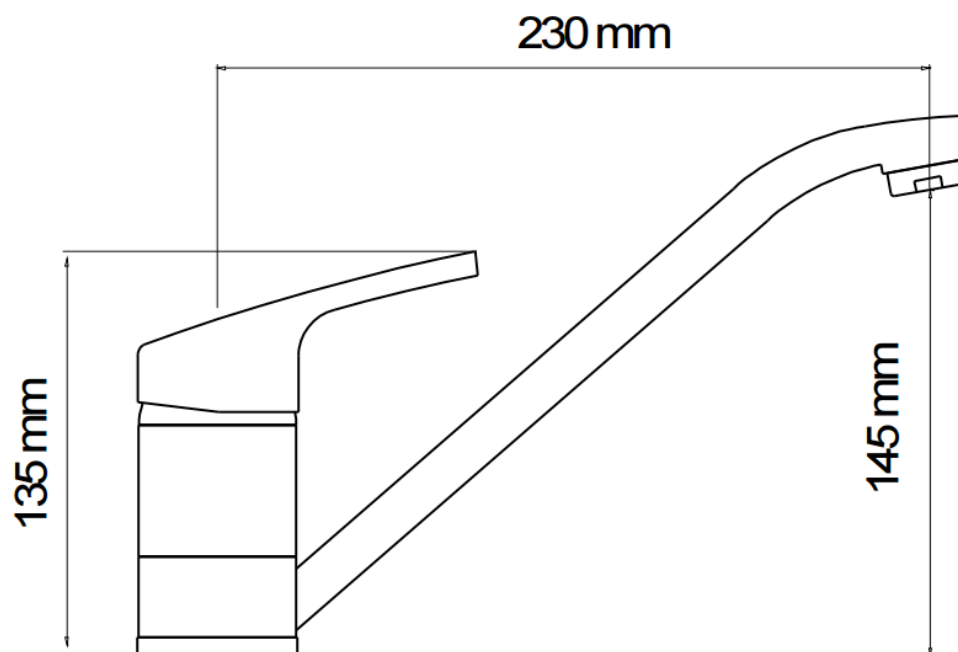

TAURA – KITCHEN MIXER

SKU 157127

TAURA – KITCHEN MIXER

SKU 157127

<u>Dimensions:</u>	height of mixer from the bottom of the spout: 145 mm
<u>Material:</u>	brass
<u>Colour:</u>	chromed
<u>Mounting:</u>	top-mount on sink
<u>Characteristics:</u>	<ul style="list-style-type: none">- single-lever mixer ½" for kitchen basin- single-hole mounting- with straight spout- with movable spout- ceramic discs- energy saving