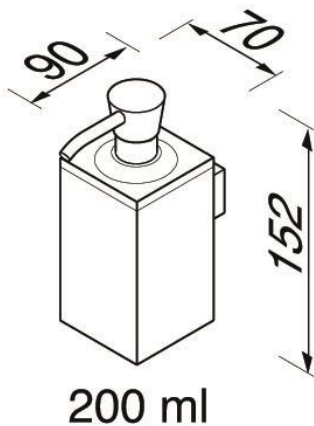

Modern Art collection

913516-02

Soap dispenser 200 ml

- Finish: chrome
- Wall mounted
- Concealed fixing
- Guarantee 2 years

- 152x90x70 mm

Quality has proven to be of decisive importance in recent years, which is why we can offer a 12-year warranty period for our chrome products. The entire selection is developed in Amersfoort. Geesa is certified according to the ISO 9001-2008 standard for design, productions and the delivery of bathroom accessories. 10/2015