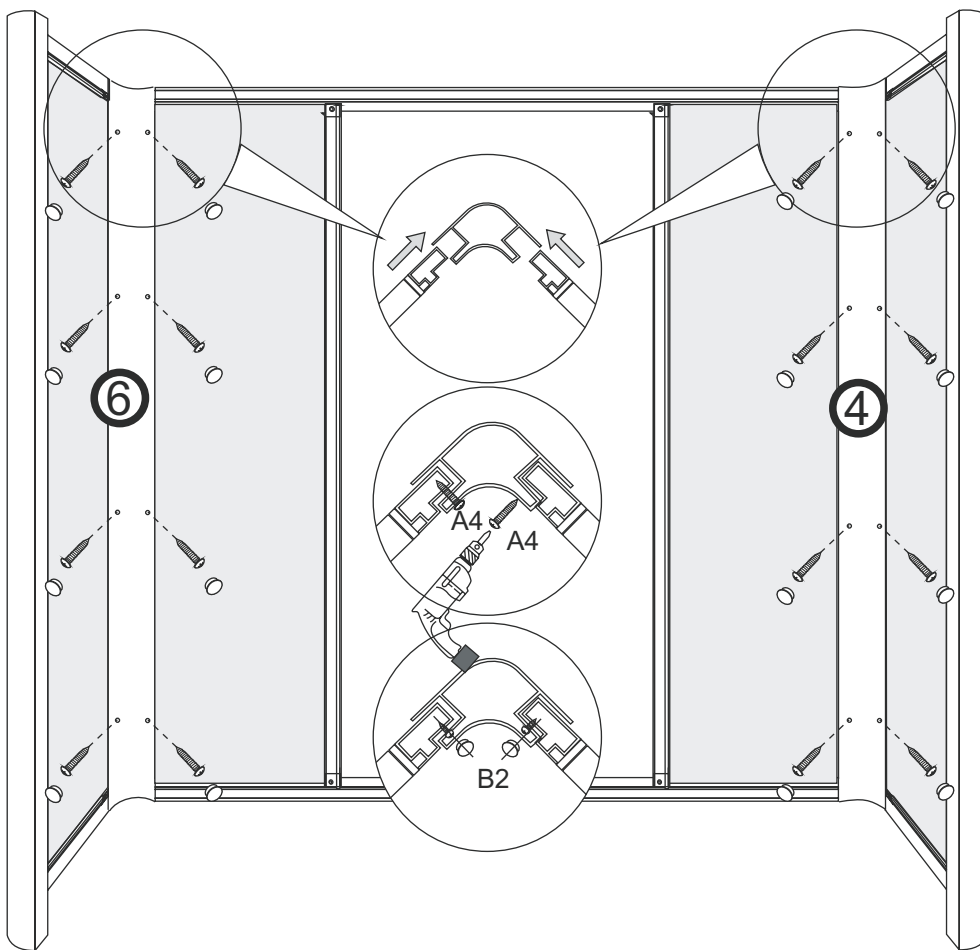

HANDLEIDING MANUEL DE PRODUIT

REF:10134

CE IP24  

220-240 V~, 50/60Hz, 20W

A1	 ST4X10mm	x4
A2	 ST4X16mm	x16
A3	 ST4X12mm	x8
A4	 ST4X12mm	x12
A5	 ST4X16mm	x28
B1		x8
B2		x12
C1		x2
C2		x2
C3		x2
C4		x2
C5		x2
D1		x2
D2		x2

D3		x4
E1		x1
E2		x1
E3		x1
F1		x1
G1		x1
H1		x1
J1		x4
J2		x4
K1		x2
T1a		x3
T1b		x1

1

2

3

4

	B1 	A3 
	X8	ST4X12mm X8

5

A4
ST4X12mm X12

B2
X12

6

C3

X2

7

8

 Ø3mm		A5  ST4X16mm X8
---	---	---

9