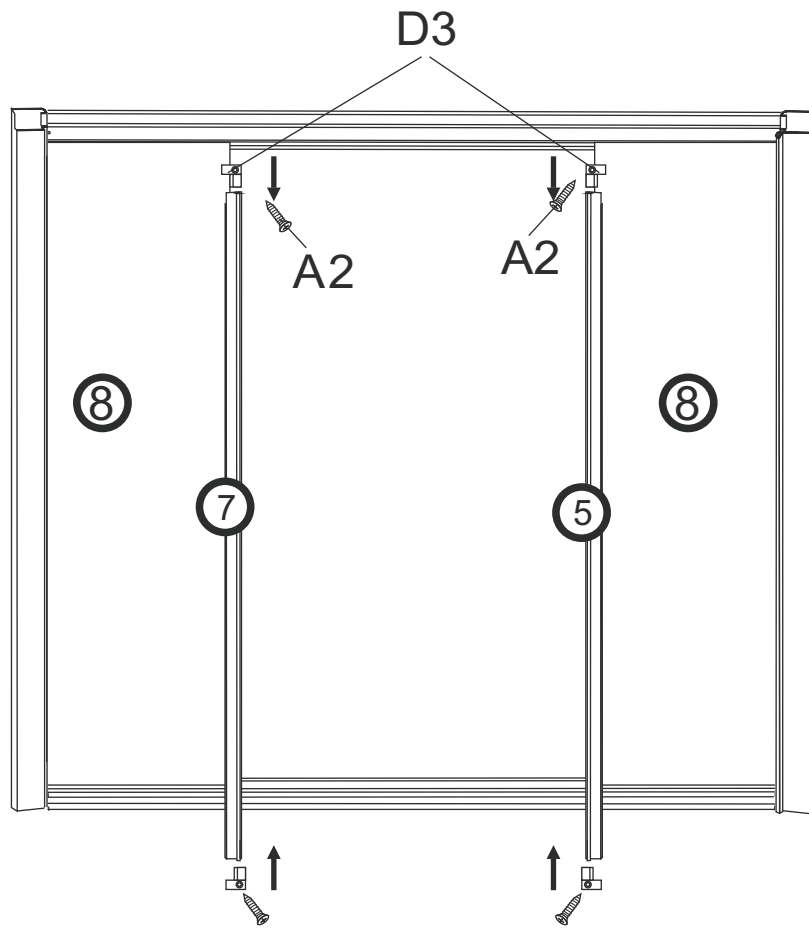

HANDLEIDING MANUEL DE PRODUIT

REF:10134

CE IP24  

220-240 V~, 50/60Hz, 20W

A1	 ST4X10mm	x4
A2	 ST4X16mm	x16
A3	 ST4X12mm	x8
A4	 ST4X12mm	x12
A5	 ST4X16mm	x28
B1		x8
B2		x12
C1		x2
C2		x2
C3		x2
C4		x2
C5		x2
D1		x2
D2		x2

D3		x4
E1		x1
E2		x1
E3		x1
F1		x1
G1		x1
H1		x1
J1		x4
J2		x4
K1		x2
T1a		x3
T1b		x1

1

2

3

4

	B1 	A3 
	X8	ST4X12mm X8

5

A4
ST4X12mm X12

B2
X12

6

C3

X2

7

8

 Ø3mm		A5  ST4X16mm X8
---	---	---

9