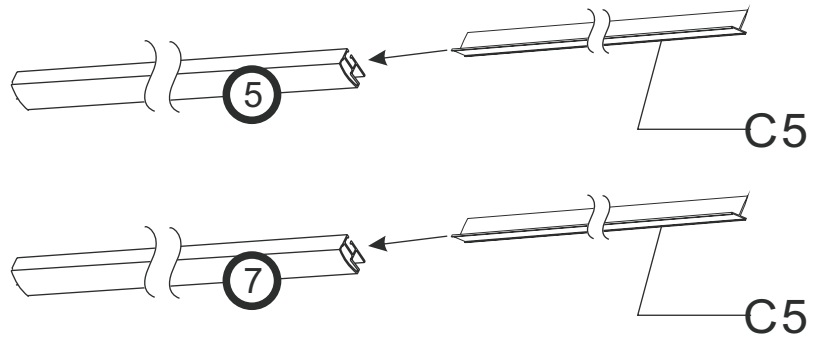

HANDLEIDING MANUEL DE PRODUIT

REF:10134

CE IP24  

220-240 V~, 50/60Hz, 20W

A1	 ST4X10mm	x4
A2	 ST4X16mm	x16
A3	 ST4X12mm	x8
A4	 ST4X12mm	x12
A5	 ST4X16mm	x28
B1		x8
B2		x12
C1		x2
C2		x2
C3		x2
C4		x2
C5		x2
D1		x2
D2		x2

D3		x4
E1		x1
E2		x1
E3		x1
F1		x1
G1		x1
H1		x1
J1		x4
J2		x4
K1		x2
T1a		x3
T1b		x1

1

2

3

4

	B1 	A3 
	X8	ST4X12mm X8

5

A4
ST4X12mm X12

B2
X12

6

C3

X2

7

8

 Ø3mm		A5  ST4X16mm X8
---	---	---

9