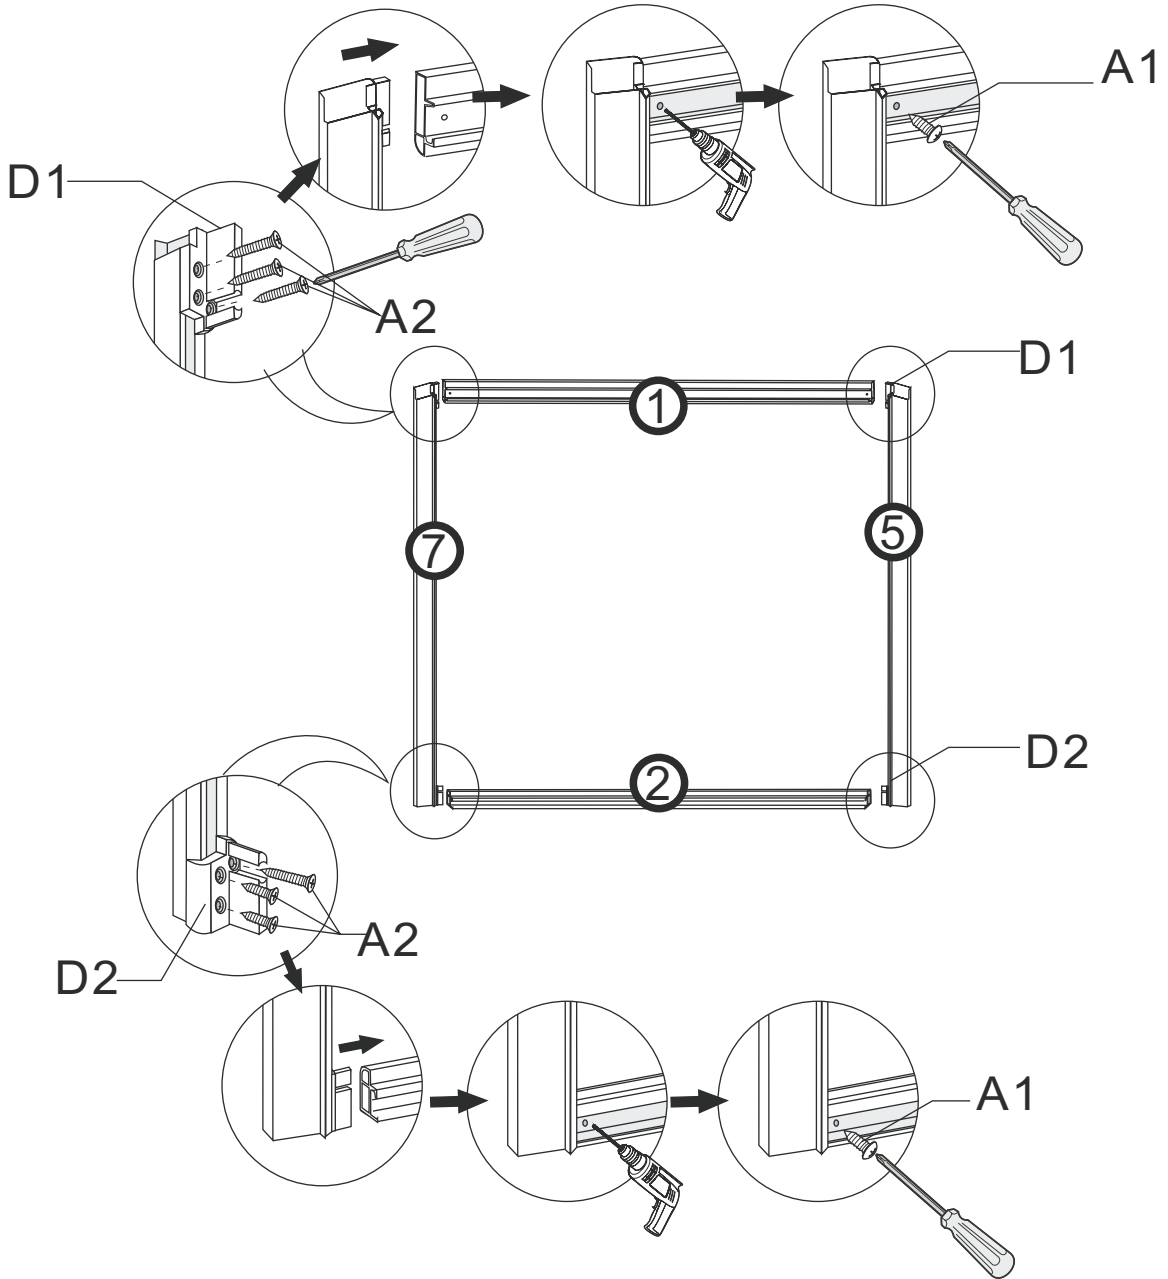

HANDLEIDING MANUEL DE PRODUIT

REF:10134

CE IP24  

220-240 V~, 50/60Hz, 20W

A1	 ST4X10mm	x4
A2	 ST4X16mm	x16
A3	 ST4X12mm	x8
A4	 ST4X12mm	x12
A5	 ST4X16mm	x28
B1		x8
B2		x12
C1		x2
C2		x2
C3		x2
C4		x2
C5		x2
D1		x2
D2		x2

D3		x4
E1		x1
E2		x1
E3		x1
F1		x1
G1		x1
H1		x1
J1		x4
J2		x4
K1		x2
T1a		x3
T1b		x1

1

2

3

4

	B1 	A3 
	X8	ST4X12mm X8

5

A4
ST4X12mm X12

B2
X12

6

C3

X2

7

8

 Ø3mm		A5  ST4X16mm X8
---	---	---

9

X2

15

 Ø3mm	 K1	 A5
	X2	ST4X16mm X6