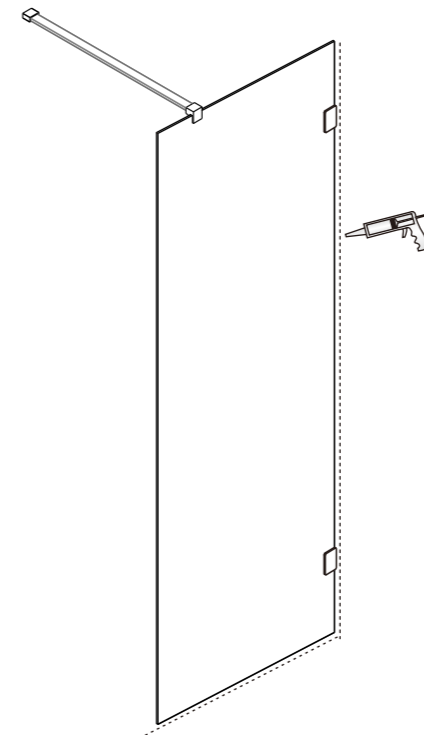

Step 5

Allow 24 hours for silicone to dry before use.