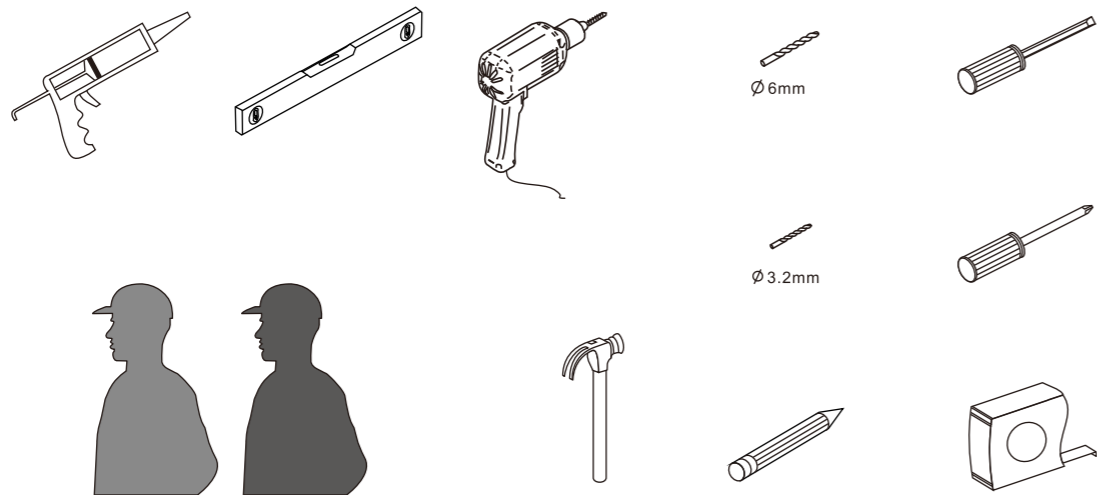

◆ General Information

Please inspect the product immediately upon receipt for transit damage, missing packs/parts or manufacturing fault. Damage reported later cannot be accepted. Please handle the product with care avoiding knocks and shock loading to all sides and edges of the glass.

Notes: Safety glass can not be re-worked.

Please read these instructions carefully before start of installation.

Special care should be taken when drilling walls to avoid hidden pipes or electrical cables.

Note: This product is heavy and may require two people to install.

Aftercare instructions

After use, your shower should be cleaned with soap and water. This is particularly important in hard water districts where insoluble lime salts may be deposited and allowed to build up.

Cleaners of a gritty or abrasive nature should not be used. Care should be taken to avoid contact with strong chemicals such as organic solvents and strippers.

Glass cleaners can be used but with caution, if in doubt contact the manufacturer of the cleaner in question.

Please keep these instructions for aftercare and customer service details.

Tools Required

This product is heavy and may require two people to install.