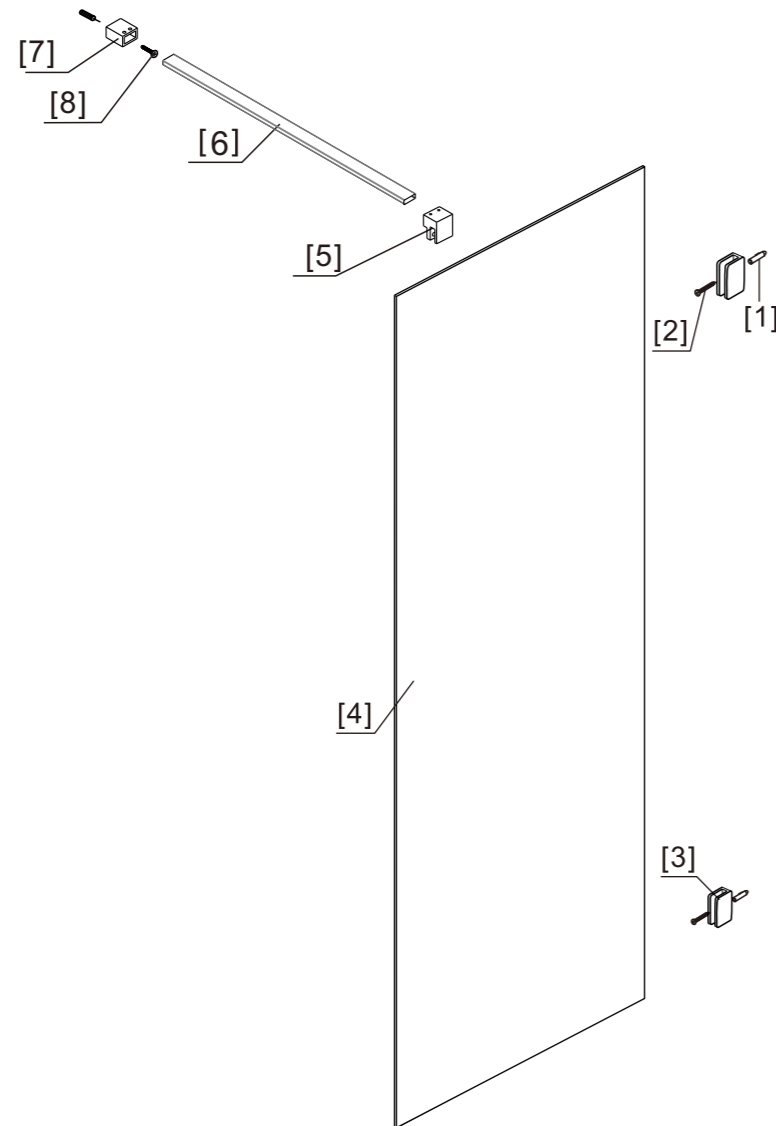

INSTALLATION INSTRUCTIONS
SW208815/SW208807/SW208808
SW208809/SW208810

Size: 300x2000mm 1000x2000mm
800x2000mm 1200x2000mm
900x2000mm

◆ General Information

Please inspect the product immediately upon receipt for transit damage, missing packs/parts or manufacturing fault. Damage reported later cannot be accepted. Please handle the product with care avoiding knocks and shock loading to all sides and edges of the glass.

Step 3

Step 4

◆ Box Contents:

[1] 1xInstallation Instruction.	➔	
[2] 2xWall Plugs. 2xScrews M4x35.	➔	
[3] 2xWall Connect Clips.	➔	
[4] 1xFixed Panel	➔	
[5] 1xBracket. 1xBar Fastener. 1xWall Connect Clip. 1xWall Plug. 1xScrew M4x35.	➔	

◆ Assembly Drawing

- [1] 3xWall Plugs
- [2] 2xScrews M4x35
- [3] 2xWall Connect Clips
- [4] 1xFixed Panel

- [5] 1xBar Fastener
- [6] 1xBracket
- [7] 1xWall Connect Clip
- [8] 1xScrew M4x35

◆ Installation Steps

Step 1

Step 2

Screw
M4x35