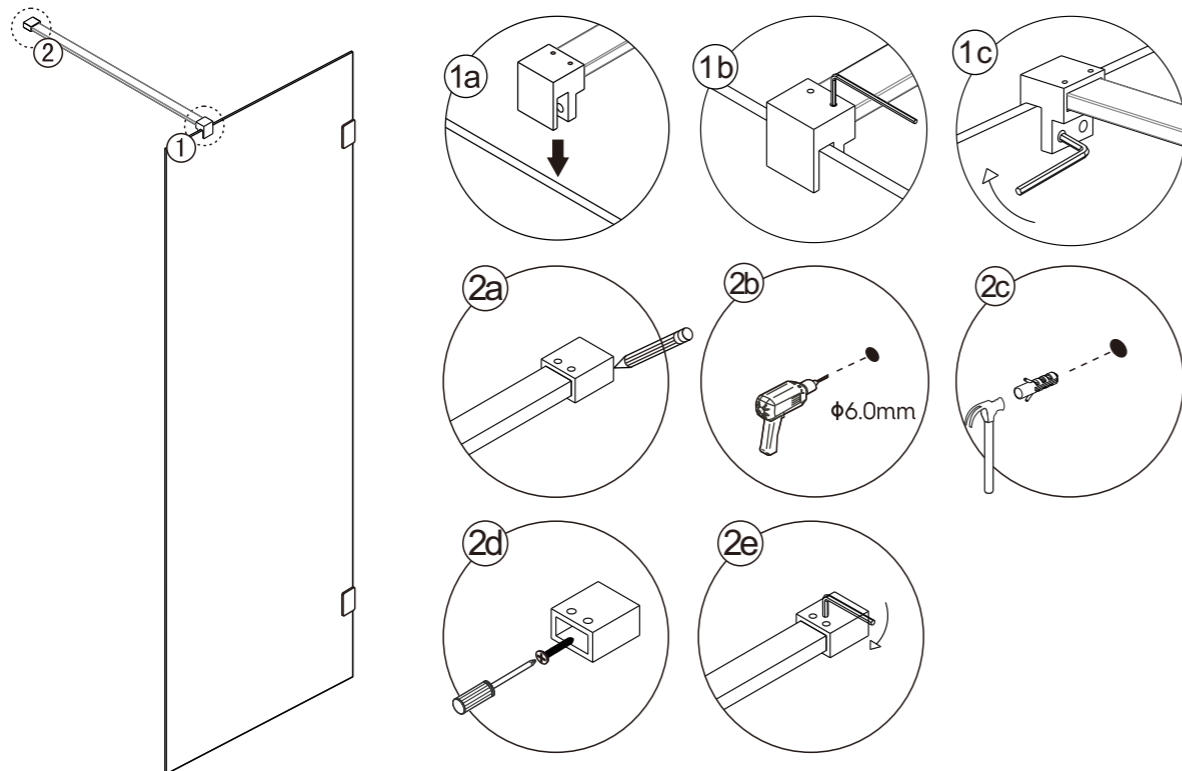

Step 3

Step 4

◆ Box Contents:

[1] 1xInstallation Instruction.	➔	
[2] 2xWall Plugs. 2xScrews M4x35.	➔	
[3] 2xWall Connect Clips.	➔	
[4] 1xFixed Panel	➔	
[5] 1xBracket. 1xBar Fastener. 1xWall Connect Clip. 1xWall Plug. 1xScrew M4x35.	➔	