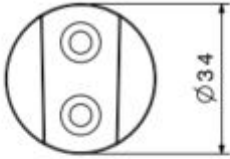

NERO – HAND SHOWER HOLDER - FIXED – BLACK MATT

SKU 156 558

PICTURE:

DIMENSIONS:

- Dimensions: 44 mm x 34 mm
- Material: ABS
- Color: Black matt
- Fixing: Wall-mounted
- Warranty: 5 years