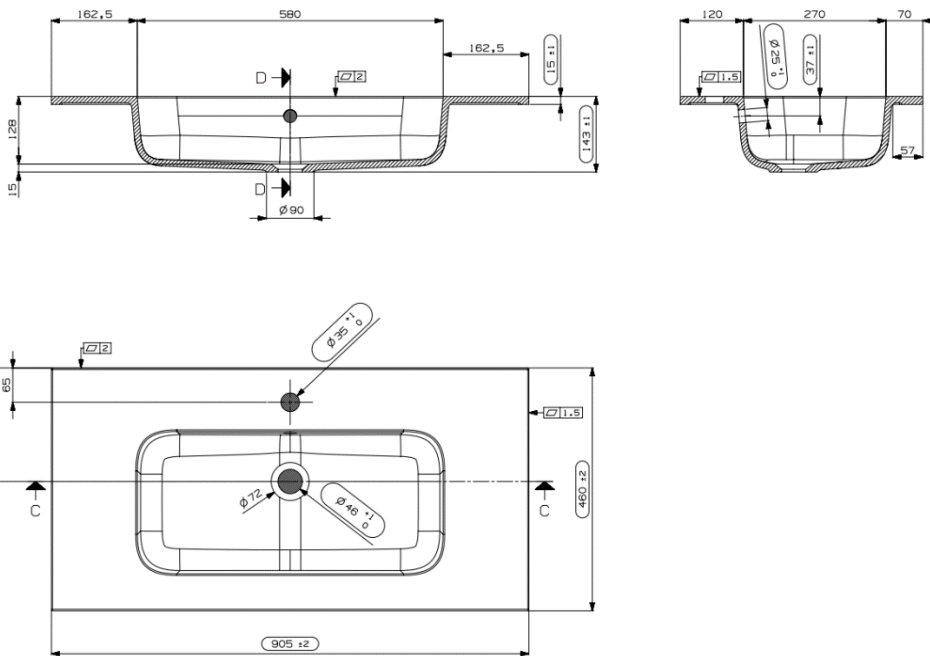

PACO – WASHBASIN / INTEGRATED TABLET – 90X46

SKU 930257

DIMENSIONS:
Length: 900 mm
Depth: 460 mm
Height: 15 mm

Washbasin	Tablet – 1 Washbasin
Material	Artificial marble
Color	Mat white
Mounting	Tablet
With tap hole	Yes
With overflow	Yes