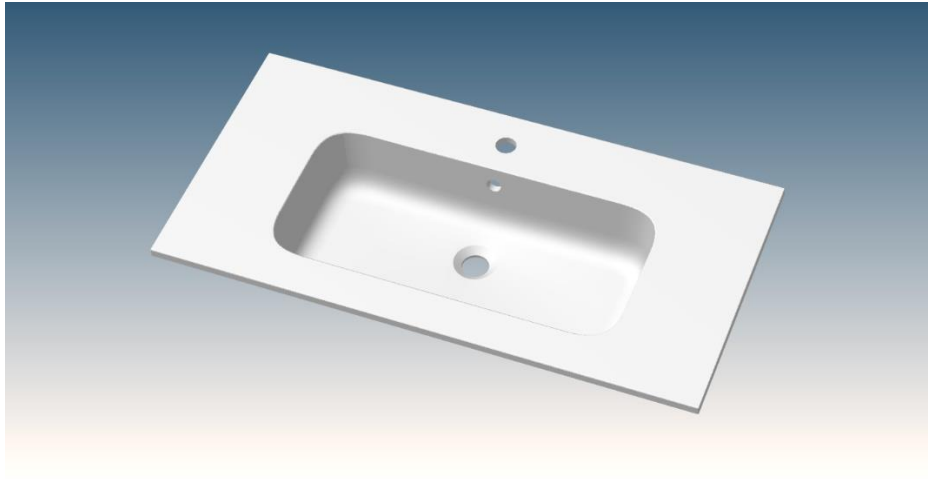

PACO – WASHBASIN / INTEGRATED TABLET – 90X46

SKU 930257

DIMENSIONS:
Length: 900 mm
Depth: 460 mm
Height: 15 mm

Washbasin	Tablet – 1 Washbasin
Material	Artificial marble
Color	Mat white
Mounting	Tablet
With tap hole	Yes
With overflow	Yes