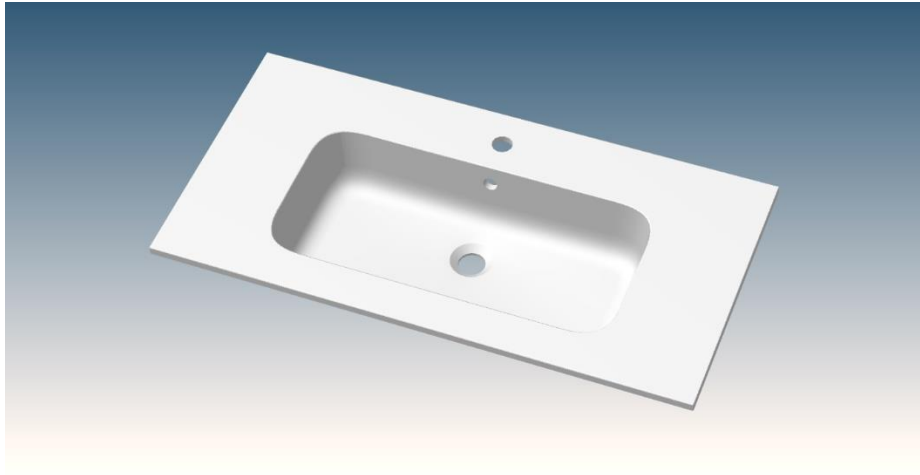

PACO – WASHBASIN / INTEGRATED TABLET – 80X46

SKU 930256

DIMENSIONS:
 Length: 800 mm
 Depth: 460 mm
 Height: 15 mm

Washbasin	Tablet – 1 Washbasin
Material	Artificial marble
Color	Mat white
Mounting	Tablet
With tap hole	Yes
With overflow	Yes