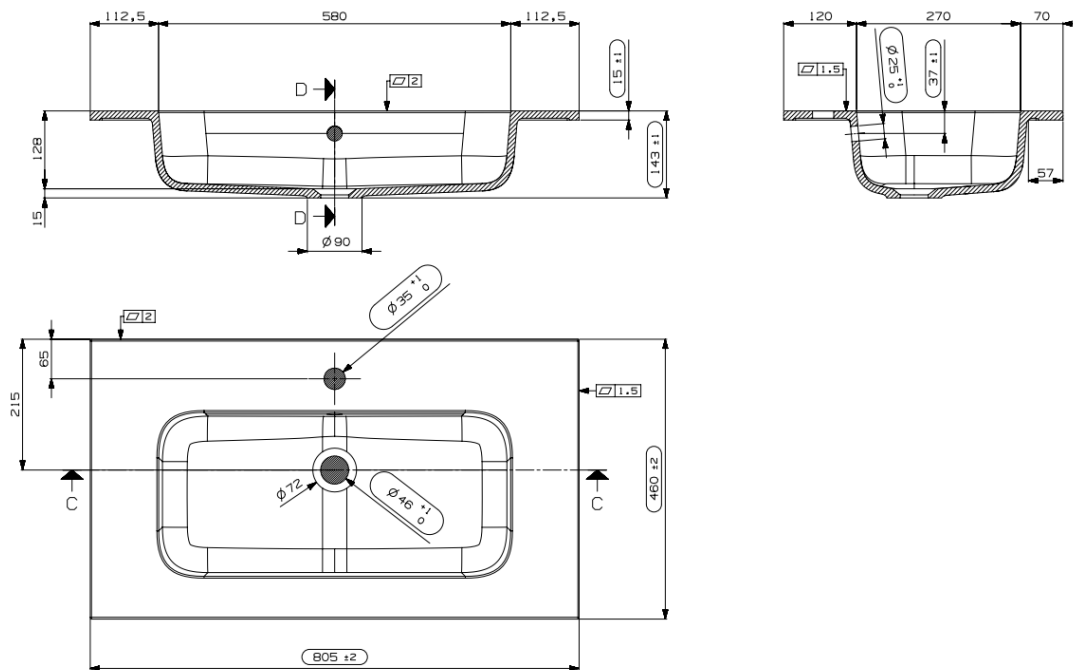

PACO – WASHBASIN / INTEGRATED TABLET – 80X46

SKU 930256

DIMENSIONS:
 Length: 800 mm
 Depth: 460 mm
 Height: 15 mm

Washbasin	Tablet – 1 Washbasin
Material	Artificial marble
Color	Mat white
Mounting	Tablet
With tap hole	Yes
With overflow	Yes